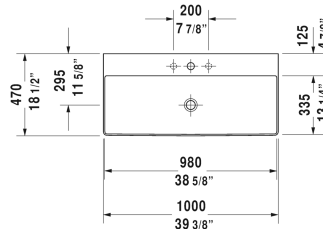

DuraSquare Washbasin ground # 2353100014 / 2353100071 / 2353100073 / 2353100079

|< 39 3/8" Inch >|

Washbasin ground	Dimension	Weight	Order number
without overflow, with faucet deck, ceramic covered slotted waste included, hardware included, wall-mounted, 39 3/8" Inch			
Colors			
00 White			
Variant			
● ●	39 3/8" x 18 1/2" Inch	50.5 lb	2353100014
●	39 3/8" x 18 1/2" Inch	50.5 lb	2353100071
● ● ●	39 3/8" x 18 1/2" Inch	50.5 lb	2353100073
☒	39 3/8" x 18 1/2" Inch	50.5 lb	2353100079
Infobox			
Made of DuraCeram			
Sanitary ceramics with the special WonderGliss surface finish will remain clean and attractive-looking for a long time to come. When ordering WonderGliss please add a "1" as eleventh digit to the model number.			
Design Siphon		3.3 lb	005036
Suitable products			
Vanity unit for console wall-mounted 2 drawers, upper drawer including cut-out for siphon and siphon cover, 47 1/4" x 21 5/8" Inch	47 1/4" x 21 5/8" Inch		XS4912

**DuraSquare Washbasin ground # 2353100014 / 2353100071 /
2353100073 / 2353100079**

|< 39 3/8" Inch >|

All drawings contain the necessary measurements which are subject to standard tolerances. They are stated in inch & mm and are non-binding. Exact measurements, in particular for customized installation scenarios, can only be taken from the finished ceramic piece.