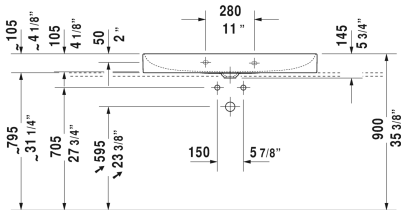

DuraSquare Washbasin ground # 2353100014 / 2353100071 / 2353100073 / 2353100079

|< 39 3/8" Inch >|

Washbasin ground	Dimension	Weight	Order number
without overflow, with faucet deck, ceramic covered slotted waste included, hardware included, wall-mounted, 39 3/8" Inch			
Colors			
00 White			
Variant			
● ●	39 3/8" x 18 1/2" Inch	50.5 lb	2353100014
●	39 3/8" x 18 1/2" Inch	50.5 lb	2353100071
● ● ●	39 3/8" x 18 1/2" Inch	50.5 lb	2353100073
☒	39 3/8" x 18 1/2" Inch	50.5 lb	2353100079
Infobox			
Made of DuraCeram			
Sanitary ceramics with the special WonderGliss surface finish will remain clean and attractive-looking for a long time to come. When ordering WonderGliss please add a "1" as eleventh digit to the model number.			
Design Siphon		3.3 lb	005036
Suitable products			
Vanity unit for console wall-mounted 2 drawers, upper drawer including cut-out for siphon and siphon cover, 47 1/4" x 21 5/8" Inch	47 1/4" x 21 5/8" Inch		XS4912

**DuraSquare Washbasin ground # 2353100014 / 2353100071 /
2353100073 / 2353100079**

|< 39 3/8" Inch >|

All drawings contain the necessary measurements which are subject to standard tolerances. They are stated in inch & mm and are non-binding. Exact measurements, in particular for customized installation scenarios, can only be taken from the finished ceramic piece.