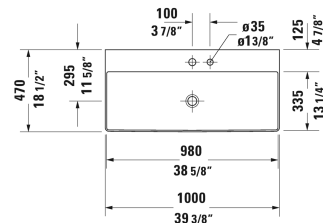

DuraSquare Washbasin ground # 2353100014 / 2353100071 / 2353100073 / 2353100079

|< 39 3/8" Inch >|

Washbasin ground	Dimension	Weight	Order number
without overflow, with faucet deck, ceramic covered slotted waste included, hardware included, wall-mounted, 39 3/8" Inch			
Colors			
00 White			
Variant			
● ●	39 3/8" x 18 1/2" Inch	50.5 lb	2353100014
●	39 3/8" x 18 1/2" Inch	50.5 lb	2353100071
● ● ●	39 3/8" x 18 1/2" Inch	50.5 lb	2353100073
☒	39 3/8" x 18 1/2" Inch	50.5 lb	2353100079
Infobox			
Made of DuraCeram			
Sanitary ceramics with the special WonderGliss surface finish will remain clean and attractive-looking for a long time to come. When ordering WonderGliss please add a "1" as eleventh digit to the model number.			
Design Siphon		3.3 lb	005036
Suitable products			
Vanity unit for console wall-mounted 2 drawers, upper drawer including cut-out for siphon and siphon cover, 47 1/4" x 21 5/8" Inch	47 1/4" x 21 5/8" Inch		XS4912

**DuraSquare Washbasin ground # 2353100014 / 2353100071 /
2353100073 / 2353100079**

|< 39 3/8" Inch >|

All drawings contain the necessary measurements which are subject to standard tolerances. They are stated in inch & mm and are non-binding. Exact measurements, in particular for customized installation scenarios, can only be taken from the finished ceramic piece.