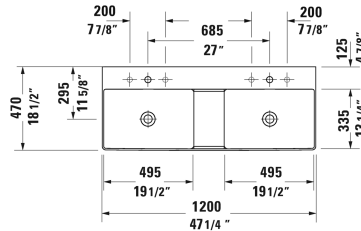

DuraSquare Double furniture washbasin ground # 2353120014 / 2353120071 / 2353120073 / 2353120079

| < 47 1/4" Inch > |

Double furniture washbasin ground	Dimension	Weight	Order number
without overflow, with faucet deck, ceramic covered slotted waste included, hardware included, wall-mounted, 47 1/4" Inch			
Colors			
00 White			
Variant			
● ●	47 1/4" x 18 1/2" Inch	63.9 lb	2353120014
●	47 1/4" x 18 1/2" Inch	63.9 lb	2353120071
● ● ●	47 1/4" x 18 1/2" Inch	63.9 lb	2353120073
☒	47 1/4" x 18 1/2" Inch	63.9 lb	2353120079
Infobox			
Made of DuraCeram			
Sanitary ceramics with the special WonderGliss surface finish will remain clean and attractive-looking for a long time to come. When ordering WonderGliss please add a "1" as eleventh digit to the model number.			
Design Siphon		3.3 lb	005036
Suitable products			
Console for above-counter basin and vanity basin Compact 1 console with one cut-out, price per section of 3 7/8", basic price 18 7/8" Inch until 31 1/2", 1 3/4" thickness, 18 7/8" Inch			BR100C