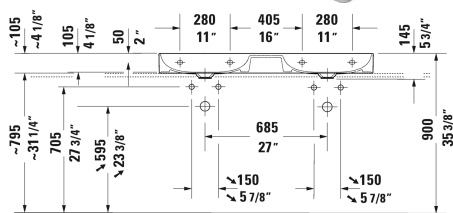

DuraSquare Double furniture washbasin ground # 2353120014 / 2353120071 / 2353120073 / 2353120079

| < 47 1/4" Inch > |

Double furniture washbasin ground	Dimension	Weight	Order number
without overflow, with faucet deck, ceramic covered slotted waste included, hardware included, wall-mounted, 47 1/4" Inch			
Colors			
00 White			
Variant			
● ●	47 1/4" x 18 1/2" Inch	63.9 lb	2353120014
●	47 1/4" x 18 1/2" Inch	63.9 lb	2353120071
● ● ●	47 1/4" x 18 1/2" Inch	63.9 lb	2353120073
☒	47 1/4" x 18 1/2" Inch	63.9 lb	2353120079
Infobox			
Made of DuraCeram			
Sanitary ceramics with the special WonderGliss surface finish will remain clean and attractive-looking for a long time to come. When ordering WonderGliss please add a "1" as eleventh digit to the model number.			
Design Siphon		3.3 lb	005036
Suitable products			
Console for above-counter basin and vanity basin Compact 1 console with one cut-out, price per section of 3 7/8", basic price 18 7/8" Inch until 31 1/2", 1 3/4" thickness, 18 7/8" Inch			BR100C