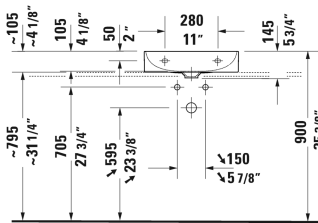

DuraSquare Washbasin ground # 2353500014 / 2353500071 / 2353500073 / 2353500079

|< 19 5/8" Inch >|

Washbasin ground	Dimension	Weight	Order number
without overflow, with faucet deck, ceramic covered slotted waste included, hardware included, wall-mounted, cUPC® listed*, 19 5/8" Inch			
Colors			
00 White			
Variant			
● ●	19 5/8" x 18 1/2" Inch	26.2 lb	2353500014
●	19 5/8" x 18 1/2" Inch	26.2 lb	2353500071
● ● ●	19 5/8" x 18 1/2" Inch	26.2 lb	2353500073
☒	19 5/8" x 18 1/2" Inch	26.2 lb	2353500079
Infobox			
Made of DuraCeram, * Complies with following standards: ASME A112.19.2/CSA B45.1			
Sanitary ceramics with the special WonderGliss surface finish will remain clean and attractive-looking for a long time to come. When ordering WonderGliss please add a "1" as eleventh digit to the model number.			
Design Siphon		3.3 lb	005036
Suitable products			

All drawings contain the necessary measurements which are subject to standard tolerances. They are stated in inch & mm and are non-binding. Exact measurements, in particular for customized installation scenarios, can only be taken from the finished ceramic piece.