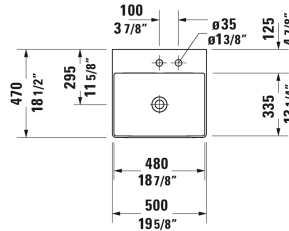

DuraSquare Washbasin ground # 2353500014 / 2353500071 / 2353500073 / 2353500079

|< 19 5/8" Inch >|

Washbasin ground	Dimension	Weight	Order number
without overflow, with faucet deck, ceramic covered slotted waste included, hardware included, wall-mounted, cUPC® listed*, 19 5/8" Inch			
Colors			
00 White			
Variant			
● ●	19 5/8" x 18 1/2" Inch	26.2 lb	2353500014
●	19 5/8" x 18 1/2" Inch	26.2 lb	2353500071
● ● ●	19 5/8" x 18 1/2" Inch	26.2 lb	2353500073
☒	19 5/8" x 18 1/2" Inch	26.2 lb	2353500079
Infobox			
Made of DuraCeram, * Complies with following standards: ASME A112.19.2/CSA B45.1			
Sanitary ceramics with the special WonderGliss surface finish will remain clean and attractive-looking for a long time to come. When ordering WonderGliss please add a "1" as eleventh digit to the model number.			
Design Siphon		3.3 lb	005036
Suitable products			