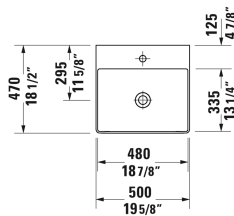

DuraSquare Washbasin ground # 2353500014 / 2353500071 / 2353500073 / 2353500079

|< 19 5/8" Inch >|

Washbasin ground	Dimension	Weight	Order number
without overflow, with faucet deck, ceramic covered slotted waste included, hardware included, wall-mounted, cUPC® listed*, 19 5/8" Inch			
Colors			
00 White			
Variant			
● ●	19 5/8" x 18 1/2" Inch	26.2 lb	2353500014
●	19 5/8" x 18 1/2" Inch	26.2 lb	2353500071
● ● ●	19 5/8" x 18 1/2" Inch	26.2 lb	2353500073
☒	19 5/8" x 18 1/2" Inch	26.2 lb	2353500079
Infobox			
Made of DuraCeram, * Complies with following standards: ASME A112.19.2/CSA B45.1			
Sanitary ceramics with the special WonderGliss surface finish will remain clean and attractive-looking for a long time to come. When ordering WonderGliss please add a "1" as eleventh digit to the model number.			
Design Siphon		3.3 lb	005036
Suitable products			

All drawings contain the necessary measurements which are subject to standard tolerances. They are stated in inch & mm and are non-binding. Exact measurements, in particular for customized installation scenarios, can only be taken from the finished ceramic piece.