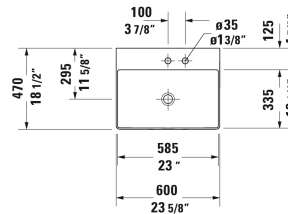

DuraSquare Washbasin ground # 2353600014 / 2353600071 / 2353600073 / 2353600079

| < 23 5/8" Inch > |

Washbasin ground	Dimension	Weight	Order number
without overflow, with faucet deck, ceramic covered slotted waste included, hardware included, wall-mounted, 23 5/8" Inch			
Colors			
00 White			
Variant			
● ●	23 5/8" x 18 1/2" Inch	29.1 lb	2353600014
●	23 5/8" x 18 1/2" Inch	29.1 lb	2353600071
● ● ●	23 5/8" x 18 1/2" Inch	29.1 lb	2353600073
☒	23 5/8" x 18 1/2" Inch	29.1 lb	2353600079
Infobox			
Made of DuraCeram			
Sanitary ceramics with the special WonderGliss surface finish will remain clean and attractive-looking for a long time to come. When ordering WonderGliss please add a "1" as eleventh digit to the model number.			
Design Siphon		3.3 lb	005036
Suitable products			
Vanity unit for console 2 drawers, upper drawer including cut-out for siphon and siphon cover, 27 1/2" x 20 3/8" Inch	27 1/2" x 20 3/8" Inch		VE5616
Vanity unit for console 2 drawers, upper drawer including cut-out for siphon and siphon cover, 31 1/2" x 20 3/8" Inch	31 1/2" x 20 3/8" Inch		VE5617

**DuraSquare Washbasin ground # 2353600014 / 2353600071 /
2353600073 / 2353600079**

|< 23 5/8" Inch >|

All drawings contain the necessary measurements which are subject to standard tolerances. They are stated in inch & mm and are non-binding. Exact measurements, in particular for customized installation scenarios, can only be taken from the finished ceramic piece.