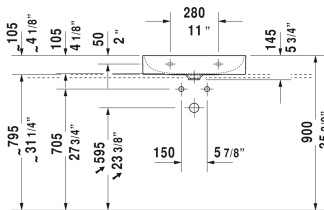

DuraSquare Washbasin ground # 2353600014 / 2353600071 / 2353600073 / 2353600079

| < 23 5/8" Inch > |

Washbasin ground	Dimension	Weight	Order number
without overflow, with faucet deck, ceramic covered slotted waste included, hardware included, wall-mounted, 23 5/8" Inch			
Colors			
00 White			
Variant			
● ●	23 5/8" x 18 1/2" Inch	29.1 lb	2353600014
●	23 5/8" x 18 1/2" Inch	29.1 lb	2353600071
● ● ●	23 5/8" x 18 1/2" Inch	29.1 lb	2353600073
☒	23 5/8" x 18 1/2" Inch	29.1 lb	2353600079
Infobox			
Made of DuraCeram			
Sanitary ceramics with the special WonderGliss surface finish will remain clean and attractive-looking for a long time to come. When ordering WonderGliss please add a "1" as eleventh digit to the model number.			
Design Siphon		3.3 lb	005036
Suitable products			
Vanity unit for console 2 drawers, upper drawer including cut-out for siphon and siphon cover, 27 1/2" x 20 3/8" Inch	27 1/2" x 20 3/8" Inch		VE5616
Vanity unit for console 2 drawers, upper drawer including cut-out for siphon and siphon cover, 31 1/2" x 20 3/8" Inch	31 1/2" x 20 3/8" Inch		VE5617

**DuraSquare Washbasin ground # 2353600014 / 2353600071 /
2353600073 / 2353600079**

|< 23 5/8" Inch >|

All drawings contain the necessary measurements which are subject to standard tolerances. They are stated in inch & mm and are non-binding. Exact measurements, in particular for customized installation scenarios, can only be taken from the finished ceramic piece.