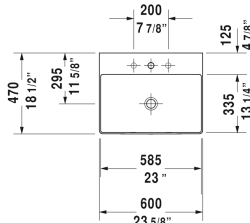

DuraSquare Washbasin ground # 2353600014 / 2353600071 / 2353600073 / 2353600079

| < 23 5/8" Inch > |

Washbasin ground	Dimension	Weight	Order number
without overflow, with faucet deck, ceramic covered slotted waste included, hardware included, wall-mounted, 23 5/8" Inch			
Colors			
00 White			
Variant			
● ●	23 5/8" x 18 1/2" Inch	29.1 lb	2353600014
●	23 5/8" x 18 1/2" Inch	29.1 lb	2353600071
● ● ●	23 5/8" x 18 1/2" Inch	29.1 lb	2353600073
☒	23 5/8" x 18 1/2" Inch	29.1 lb	2353600079
Infobox			
Made of DuraCeram			
Sanitary ceramics with the special WonderGliss surface finish will remain clean and attractive-looking for a long time to come. When ordering WonderGliss please add a "1" as eleventh digit to the model number.			
Design Siphon		3.3 lb	005036
Suitable products			
Vanity unit for console 2 drawers, upper drawer including cut-out for siphon and siphon cover, 27 1/2" x 20 3/8" Inch	27 1/2" x 20 3/8" Inch		VE5616
Vanity unit for console 2 drawers, upper drawer including cut-out for siphon and siphon cover, 31 1/2" x 20 3/8" Inch	31 1/2" x 20 3/8" Inch		VE5617

**DuraSquare Washbasin ground # 2353600014 / 2353600071 /
2353600073 / 2353600079**

|< 23 5/8" Inch >|

All drawings contain the necessary measurements which are subject to standard tolerances. They are stated in inch & mm and are non-binding. Exact measurements, in particular for customized installation scenarios, can only be taken from the finished ceramic piece.