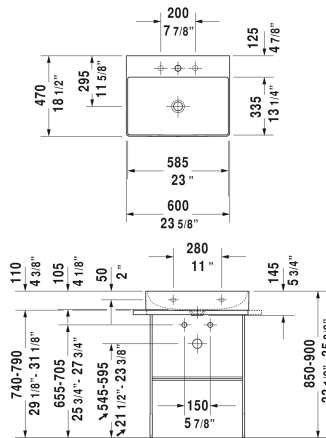

DuraSquare Furniture washbasin # 2353600040 / 2353600041 / 2353600044 / 2353600070

< 23 5/8" Inch >

Furniture washbasin	Dimension	Weight	Order number
without overflow, with faucet deck, ceramic covered slotted waste included, underside fully glazed, hardware included, wall-mounted, 23 5/8" Inch			
Colors			
00 White			
Variant			
● ●	23 5/8" x 18 1/2" Inch	29.1 lb	2353600040
●	23 5/8" x 18 1/2" Inch	29.1 lb	2353600041
● ● ●	23 5/8" x 18 1/2" Inch	29.1 lb	2353600044
☒	23 5/8" x 18 1/2" Inch	29.1 lb	2353600070
Infobox			
For glass inserts matching to furniture lacquer finishes, please see page XXX, Metal console: Towel rail can be mounted right or left , Made of DuraCeram			
Sanitary ceramics with the special WonderGliss surface finish will remain clean and attractive-looking for a long time to come. When ordering WonderGliss please add a "1" as eleventh digit to the model number.			
Towel rail square tube 1/2", Chrome, für Waschtisch # 045460, 235060, 235360, 235660, 236860	21 5/8" Inch	0.8 lb	003037
Design Siphon		3.3 lb	005036
Suitable products			

All drawings contain the necessary measurements which are subject to standard tolerances. They are stated in inch & mm and are non-binding. Exact measurements, in particular for customized installation scenarios, can only be taken from the finished ceramic piece.