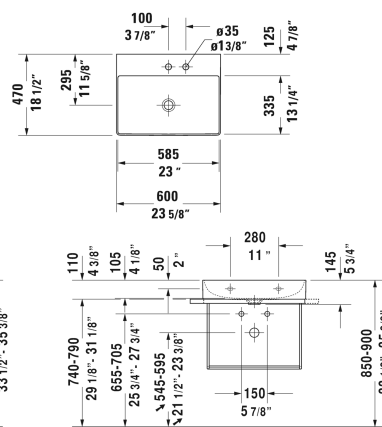

DuraSquare Furniture washbasin # 2353600040 / 2353600041 / 2353600044 / 2353600070

< 23 5/8" Inch >

Furniture washbasin	Dimension	Weight	Order number
without overflow, with faucet deck, ceramic covered slotted waste included, underside fully glazed, hardware included, wall-mounted, 23 5/8" Inch			
Colors			
00 White			
Variant			
● ●	23 5/8" x 18 1/2" Inch	29.1 lb	2353600040
●	23 5/8" x 18 1/2" Inch	29.1 lb	2353600041
● ● ●	23 5/8" x 18 1/2" Inch	29.1 lb	2353600044
☒	23 5/8" x 18 1/2" Inch	29.1 lb	2353600070
Infobox			
For glass inserts matching to furniture lacquer finishes, please see page XXX, Metal console: Towel rail can be mounted right or left , Made of DuraCeram			
Sanitary ceramics with the special WonderGliss surface finish will remain clean and attractive-looking for a long time to come. When ordering WonderGliss please add a "1" as eleventh digit to the model number.			
Towel rail square tube 1/2", Chrome, für Waschtisch # 045460, 235060, 235360, 235660, 236860	21 5/8" Inch	0.8 lb	003037
Design Siphon		3.3 lb	005036
Suitable products			

All drawings contain the necessary measurements which are subject to standard tolerances. They are stated in inch & mm and are non-binding. Exact measurements, in particular for customized installation scenarios, can only be taken from the finished ceramic piece.