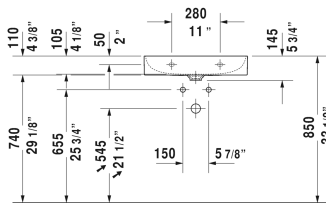

DuraSquare Furniture washbasin # 2353600040 / 2353600041 / 2353600044 / 2353600070

< 23 5/8" Inch >

Furniture washbasin	Dimension	Weight	Order number
without overflow, with faucet deck, ceramic covered slotted waste included, underside fully glazed, hardware included, wall-mounted, 23 5/8" Inch			
Colors			
00 White			
Variant			
● ●	23 5/8" x 18 1/2" Inch	29.1 lb	2353600040
●	23 5/8" x 18 1/2" Inch	29.1 lb	2353600041
● ● ●	23 5/8" x 18 1/2" Inch	29.1 lb	2353600044
☒	23 5/8" x 18 1/2" Inch	29.1 lb	2353600070
Infobox			
For glass inserts matching to furniture lacquer finishes, please see page XXX, Metal console: Towel rail can be mounted right or left , Made of DuraCeram			
Sanitary ceramics with the special WonderGliss surface finish will remain clean and attractive-looking for a long time to come. When ordering WonderGliss please add a "1" as eleventh digit to the model number.			
Towel rail square tube 1/2", Chrome, für Waschtisch # 045460, 235060, 235360, 235660, 236860	21 5/8" Inch	0.8 lb	003037
Design Siphon		3.3 lb	005036
Suitable products			

All drawings contain the necessary measurements which are subject to standard tolerances. They are stated in inch & mm and are non-binding. Exact measurements, in particular for customized installation scenarios, can only be taken from the finished ceramic piece.