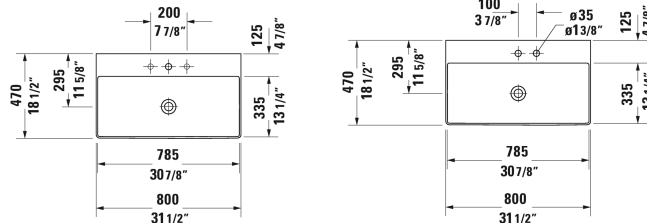

DuraSquare Washbasin ground # 2353800014 / 2353800071 / 2353800073 / 2353800079

|< 31 1/2" Inch >|

Washbasin ground	Dimension	Weight	Order number
without overflow, with faucet deck, ceramic covered slotted waste included, hardware included, 31 1/2" Inch			
Colors			
00 White			
Variant			
● ●	31 1/2" x 18 1/2" Inch	41 lb	2353800014
●	31 1/2" x 18 1/2" Inch	41 lb	2353800071
● ● ●	31 1/2" x 18 1/2" Inch	41 lb	2353800073
☒	31 1/2" x 18 1/2" Inch	41 lb	2353800079
Infobox			
Made of DuraCeram			
Sanitary ceramics with the special WonderGliss surface finish will remain clean and attractive-looking for a long time to come. When ordering WonderGliss please add a "1" as eleventh digit to the model number.			
Design Siphon		3.3 lb	005036
Suitable products			
Vanity unit for console Compact 2 drawers, upper drawer including cut-out for siphon and siphon cover, 35 3/8" x 17 5/8" 35 3/8" x 17 5/8" Inch			VE5608

**DuraSquare Washbasin ground # 2353800014 / 2353800071 /
2353800073 / 2353800079**

|< 31 1/2" Inch >|

Console for above-counter basin and vanity basin 1 console with
two cut-outs, price per section of 3 7/8", basic price until 31 21 5/8" Inch
1/2", 1 1/8" thickness, 21 5/8" Inch

XV107C

All drawings contain the necessary measurements which are subject to standard tolerances. They are stated in inch & mm and are non-binding. Exact measurements, in particular for customized installation scenarios, can only be taken from the finished ceramic piece.