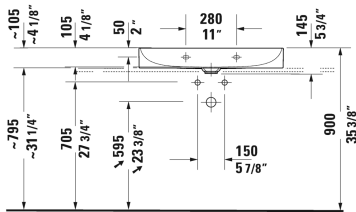

DuraSquare Washbasin ground # 2353800014 / 2353800071 / 2353800073 / 2353800079

|< 31 1/2" Inch >|

Washbasin ground	Dimension	Weight	Order number
without overflow, with faucet deck, ceramic covered slotted waste included, hardware included, 31 1/2" Inch			
Colors			
00 White			
Variant			
● ●	31 1/2" x 18 1/2" Inch	41 lb	2353800014
●	31 1/2" x 18 1/2" Inch	41 lb	2353800071
● ● ●	31 1/2" x 18 1/2" Inch	41 lb	2353800073
☒	31 1/2" x 18 1/2" Inch	41 lb	2353800079
Infobox			
Made of DuraCeram			
Sanitary ceramics with the special WonderGliss surface finish will remain clean and attractive-looking for a long time to come. When ordering WonderGliss please add a "1" as eleventh digit to the model number.			
Design Siphon		3.3 lb	005036
Suitable products			
Vanity unit for console Compact 2 drawers, upper drawer including cut-out for siphon and siphon cover, 35 3/8" x 17 5/8" 35 3/8" x 17 5/8" Inch			VE5608

XV107C

All drawings contain the necessary measurements which are subject to standard tolerances. They are stated in inch & mm and are non-binding. Exact measurements, in particular for customized installation scenarios, can only be taken from the finished ceramic piece.