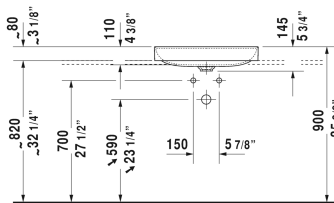

DuraSquare Above-counter basin # 2354600040 / 2354600041 / 2354600044 / 2354600070

| < 23 5/8" Inch > |

Above-counter basin	Dimension	Weight	Order number
ground, without overflow, with faucet deck, ceramic covered slotted waste included, back side glazed, hardware included, 23 5/8" Inch			
Colors			
00 White			
Variant			
● ●	23 5/8" x 18 1/2" Inch	24.7 lb	2354600040
●	23 5/8" x 18 1/2" Inch	24.7 lb	2354600041
● ● ●	23 5/8" x 18 1/2" Inch	24.7 lb	2354600044
☒	23 5/8" x 18 1/2" Inch	24.7 lb	2354600070
Infobox			
Made of DuraCeram, Installation with a distance to the wall is required			
Sanitary ceramics with the special WonderGliss surface finish will remain clean and attractive-looking for a long time to come. When ordering WonderGliss please add a "1" as eleventh digit to the model number.			
Design Siphon		3.3 lb	005036
Suitable products			
Vanity unit wall-mounted 2 drawers, upper drawer including cut-out for siphon and siphon cover, countertop including one cut-out, for 1 above-counter basin centered, 31 1/2" x 21 5/8" Inch	31 1/2" x 21 5/8" Inch		KT6654

All drawings contain the necessary measurements which are subject to standard tolerances. They are stated in inch & mm and are non-binding. Exact measurements, in particular for customized installation scenarios, can only be taken from the finished ceramic piece.