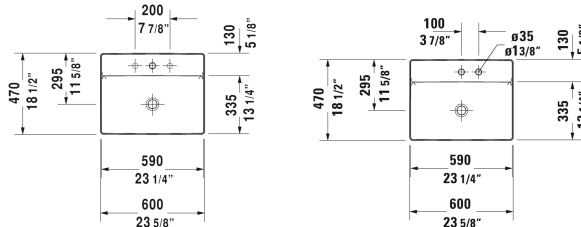

DuraSquare Above-counter basin # 2354600040 / 2354600041 / 2354600044 / 2354600070

| < 23 5/8" Inch > |

Above-counter basin	Dimension	Weight	Order number
ground, without overflow, with faucet deck, ceramic covered slotted waste included, back side glazed, hardware included, 23 5/8" Inch			
Colors			
00 White			
Variant			
● ●	23 5/8" x 18 1/2" Inch	24.7 lb	2354600040
●	23 5/8" x 18 1/2" Inch	24.7 lb	2354600041
● ● ●	23 5/8" x 18 1/2" Inch	24.7 lb	2354600044
☒	23 5/8" x 18 1/2" Inch	24.7 lb	2354600070
Infobox			
Made of DuraCeram, Installation with a distance to the wall is required			
Sanitary ceramics with the special WonderGliss surface finish will remain clean and attractive-looking for a long time to come. When ordering WonderGliss please add a "1" as eleventh digit to the model number.			
Design Siphon		3.3 lb	005036
Suitable products			
Vanity unit wall-mounted 2 drawers, upper drawer including cut-out for siphon and siphon cover, countertop including one cut-out, for 1 above-counter basin centered, 31 1/2" x 21 5/8" Inch	31 1/2" x 21 5/8" Inch		KT6654

All drawings contain the necessary measurements which are subject to standard tolerances. They are stated in inch & mm and are non-binding. Exact measurements, in particular for customized installation scenarios, can only be taken from the finished ceramic piece.