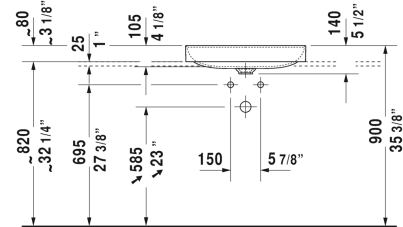

**DuraSquare Washbowl # 2355600000**

| &lt; 23 5/8" Inch &gt; |

Washbowl	Dimension	Weight	Order number
ground, without overflow, without faucet deck, ceramic covered slotted waste included, hardware included, 23 5/8" Inch			
<b>Colors</b>			
00 White			
<b>Variant</b>			
☒	23 5/8" x 13 5/8" Inch	26 lb	2355600000
<b>Infobox</b>			
Made of DuraCeram			
Sanitary ceramics with the special WonderGliss surface finish will remain clean and attractive-looking for a long time to come. When ordering WonderGliss please add a "1" as eleventh digit to the model number.			
Design Siphon		3.3 lb	005036
<b>Suitable products</b>			
Vanity unit for console Compact 2 drawers, upper drawer including cut-out for siphon and siphon cover, 27 1/2" x 17 5/8" Inch	27 1/2" x 17 5/8" Inch		VE5606
Vanity unit for console Compact 2 drawers, upper drawer including cut-out for siphon and siphon cover, 31 1/2" x 17 5/8" Inch	31 1/2" x 17 5/8" Inch		VE5607
Vanity unit for console Compact 2 drawers, upper drawer including cut-out for siphon and siphon cover, 35 3/8" x 17 5/8" Inch	35 3/8" x 17 5/8" Inch		VE5608
Vanity unit for console Compact 2 drawers, upper drawer including cut-out for siphon and siphon cover, 39 3/8" x 17 5/8" Inch	39 3/8" x 17 5/8" Inch		VE5609
Vanity unit for console 2 drawers, upper drawer including cut-out for siphon and siphon cover, 27 1/2" x 20 3/8" Inch	27 1/2" x 20 3/8" Inch		VE5616

All drawings contain the necessary measurements which are subject to standard tolerances. They are stated in inch & mm and are non-binding. Exact measurements, in particular for customized installation scenarios, can only be taken from the finished ceramic piece.