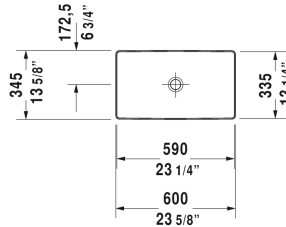

**DuraSquare Washbowl # 2355600000**

| &lt; 23 5/8" Inch &gt; |

Washbowl	Dimension	Weight	Order number
ground, without overflow, without faucet deck, ceramic covered slotted waste included, hardware included, 23 5/8" Inch			
<b>Colors</b>			
00 White			
<b>Variant</b>			
☒	23 5/8" x 13 5/8" Inch	26 lb	2355600000
<b>Infobox</b>			
Made of DuraCeram			
Sanitary ceramics with the special WonderGliss surface finish will remain clean and attractive-looking for a long time to come. When ordering WonderGliss please add a "1" as eleventh digit to the model number.			
Design Siphon		3.3 lb	005036
<b>Suitable products</b>			
Vanity unit for console Compact 2 drawers, upper drawer including cut-out for siphon and siphon cover, 27 1/2" x 17 5/8" Inch	27 1/2" x 17 5/8" Inch		VE5606
Vanity unit for console Compact 2 drawers, upper drawer including cut-out for siphon and siphon cover, 31 1/2" x 17 5/8" Inch	31 1/2" x 17 5/8" Inch		VE5607
Vanity unit for console Compact 2 drawers, upper drawer including cut-out for siphon and siphon cover, 35 3/8" x 17 5/8" Inch	35 3/8" x 17 5/8" Inch		VE5608
Vanity unit for console Compact 2 drawers, upper drawer including cut-out for siphon and siphon cover, 39 3/8" x 17 5/8" Inch	39 3/8" x 17 5/8" Inch		VE5609
Vanity unit for console 2 drawers, upper drawer including cut-out for siphon and siphon cover, 27 1/2" x 20 3/8" Inch	27 1/2" x 20 3/8" Inch		VE5616