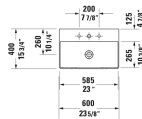

DuraSquare Washbasin Compact ground & # 2356600014 / 2356600071 / 2356600073 / 2356600079

< 23 5/8" Inch >

Washbasin Compact ground	Dimension	Weight	Order number
without overflow, with faucet deck, ceramic covered slotted waste included, hardware included, 23 5/8" Inch			
Colors			
00 White			
Variant			
● ●	23 5/8" x 15 3/4" Inch	28.4 lb	2356600014
●	23 5/8" x 15 3/4" Inch	28.4 lb	2356600071
● ● ●	23 5/8" x 15 3/4" Inch	28.4 lb	2356600073
☒	23 5/8" x 15 3/4" Inch	28.4 lb	2356600079
Infobox			
Made of DuraCeram			
Sanitary ceramics with the special WonderGliss surface finish will remain clean and attractive-looking for a long time to come. When ordering WonderGliss please add a "1" as eleventh digit to the model number.			
Design Siphon		3.3 lb	005036
Suitable products			
Vanity unit for console 2 drawers, upper drawer including cut-out for siphon and siphon cover, 23 5/8" x 21 5/8" Inch	23 5/8" x 21 5/8" Inch		XL5415
Vanity unit for console 2 drawers, upper drawer including cut-out for siphon and siphon cover, 24 3/8" x 21 5/8" Inch	24 3/8" x 21 5/8" Inch		LC5815
Vanity unit for console 2 drawers, upper drawer including cut-out for siphon and siphon cover, 27 1/2" x 20 3/8" Inch	27 1/2" x 20 3/8" Inch		VE5616
Vanity unit for console 2 drawers, upper drawer including cut-out for siphon and siphon cover, 31 1/2" x 20 3/8" Inch	31 1/2" x 20 3/8" Inch		VE5617
Vanity unit for console 2 drawers, upper drawer including cut-out for siphon and siphon cover, 24 3/8" x 21 5/8" Inch	24 3/8" x 21 5/8" Inch		BR5115