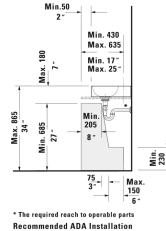

DuraSquare Washbasin Compact ground & # 2356600014 / 2356600071 / 2356600073 / 2356600079

< 23 5/8" Inch >

Washbasin Compact ground	Dimension	Weight	Order number
without overflow, with faucet deck, ceramic covered slotted waste included, hardware included, 23 5/8" Inch			
Colors			
00 White			
Variant			
● ●	23 5/8" x 15 3/4" Inch	28.4 lb	2356600014
●	23 5/8" x 15 3/4" Inch	28.4 lb	2356600071
● ● ●	23 5/8" x 15 3/4" Inch	28.4 lb	2356600073
☒	23 5/8" x 15 3/4" Inch	28.4 lb	2356600079
Infobox			
Made of DuraCeram			
Sanitary ceramics with the special WonderGliss surface finish will remain clean and attractive-looking for a long time to come. When ordering WonderGliss please add a "1" as eleventh digit to the model number.			
Design Siphon		3.3 lb	005036
Suitable products			
Vanity unit for console 2 drawers, upper drawer including cut-out for siphon and siphon cover, 23 5/8" x 21 5/8" Inch	23 5/8" x 21 5/8" Inch		XL5415
Vanity unit for console 2 drawers, upper drawer including cut-out for siphon and siphon cover, 24 3/8" x 21 5/8" Inch	24 3/8" x 21 5/8" Inch		LC5815
Vanity unit for console 2 drawers, upper drawer including cut-out for siphon and siphon cover, 27 1/2" x 20 3/8" Inch	27 1/2" x 20 3/8" Inch		VE5616
Vanity unit for console 2 drawers, upper drawer including cut-out for siphon and siphon cover, 31 1/2" x 20 3/8" Inch	31 1/2" x 20 3/8" Inch		VE5617
Vanity unit for console 2 drawers, upper drawer including cut-out for siphon and siphon cover, 24 3/8" x 21 5/8" Inch	24 3/8" x 21 5/8" Inch		BR5115