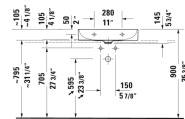

DuraSquare Washbasin Compact ground & # 2356600014 / 2356600071 / 2356600073 / 2356600079

< 23 5/8" Inch >

Washbasin Compact ground	Dimension	Weight	Order number
without overflow, with faucet deck, ceramic covered slotted waste included, hardware included, 23 5/8" Inch			
Colors			
00 White			
Variant			
● ●	23 5/8" x 15 3/4" Inch	28.4 lb	2356600014
●	23 5/8" x 15 3/4" Inch	28.4 lb	2356600071
● ● ●	23 5/8" x 15 3/4" Inch	28.4 lb	2356600073
☒	23 5/8" x 15 3/4" Inch	28.4 lb	2356600079
Infobox			
Made of DuraCeram			
Sanitary ceramics with the special WonderGliss surface finish will remain clean and attractive-looking for a long time to come. When ordering WonderGliss please add a "1" as eleventh digit to the model number.			
Design Siphon		3.3 lb	005036
Suitable products			
Vanity unit for console 2 drawers, upper drawer including cut-out for siphon and siphon cover, 23 5/8" x 21 5/8" Inch	23 5/8" x 21 5/8" Inch		XL5415
Vanity unit for console 2 drawers, upper drawer including cut-out for siphon and siphon cover, 24 3/8" x 21 5/8" Inch	24 3/8" x 21 5/8" Inch		LC5815
Vanity unit for console 2 drawers, upper drawer including cut-out for siphon and siphon cover, 27 1/2" x 20 3/8" Inch	27 1/2" x 20 3/8" Inch		VE5616
Vanity unit for console 2 drawers, upper drawer including cut-out for siphon and siphon cover, 31 1/2" x 20 3/8" Inch	31 1/2" x 20 3/8" Inch		VE5617
Vanity unit for console 2 drawers, upper drawer including cut-out for siphon and siphon cover, 24 3/8" x 21 5/8" Inch	24 3/8" x 21 5/8" Inch		BR5115