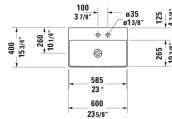

DuraSquare Washbasin Compact ground & # 2356600014 / 2356600071 / 2356600073 / 2356600079

< 23 5/8" Inch >

Washbasin Compact ground	Dimension	Weight	Order number
without overflow, with faucet deck, ceramic covered slotted waste included, hardware included, 23 5/8" Inch			
Colors			
00 White			
Variant			
● ●	23 5/8" x 15 3/4" Inch	28.4 lb	2356600014
●	23 5/8" x 15 3/4" Inch	28.4 lb	2356600071
● ● ●	23 5/8" x 15 3/4" Inch	28.4 lb	2356600073
☒	23 5/8" x 15 3/4" Inch	28.4 lb	2356600079
Infobox			
Made of DuraCeram			
Sanitary ceramics with the special WonderGliss surface finish will remain clean and attractive-looking for a long time to come. When ordering WonderGliss please add a "1" as eleventh digit to the model number.			
Design Siphon		3.3 lb	005036
Suitable products			
Vanity unit for console 2 drawers, upper drawer including cut-out for siphon and siphon cover, 23 5/8" x 21 5/8" Inch	23 5/8" x 21 5/8" Inch		XL5415
Vanity unit for console 2 drawers, upper drawer including cut-out for siphon and siphon cover, 24 3/8" x 21 5/8" Inch	24 3/8" x 21 5/8" Inch		LC5815
Vanity unit for console 2 drawers, upper drawer including cut-out for siphon and siphon cover, 27 1/2" x 20 3/8" Inch	27 1/2" x 20 3/8" Inch		VE5616
Vanity unit for console 2 drawers, upper drawer including cut-out for siphon and siphon cover, 31 1/2" x 20 3/8" Inch	31 1/2" x 20 3/8" Inch		VE5617
Vanity unit for console 2 drawers, upper drawer including cut-out for siphon and siphon cover, 24 3/8" x 21 5/8" Inch	24 3/8" x 21 5/8" Inch		BR5115