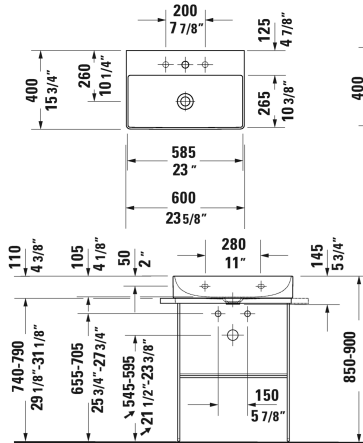

DuraSquare Furniture washbasin Compact # 2356600040 / 2356600041 / 2356600044 / 2356600070

< 23 5/8" Inch >

Furniture washbasin Compact	Dimension	Weight	Order number
without overflow, with faucet deck, ceramic covered slotted waste included, underside fully glazed, 23 5/8" Inch			
Colors			
00 White			
Variant			
● ●	23 5/8" x 15 3/4" Inch	28.4 lb	2356600040
●	23 5/8" x 15 3/4" Inch	28.4 lb	2356600041
● ● ●	23 5/8" x 15 3/4" Inch	28.4 lb	2356600044
☒	23 5/8" x 15 3/4" Inch	28.4 lb	2356600070
Infobox			
Made of DuraCeram, For glass inserts matching to furniture lacquer finishes, please see page XXX, Metal console: Towel rail can be mounted right or left			
Sanitary ceramics with the special WonderGliss surface finish will remain clean and attractive-looking for a long time to come. When ordering WonderGliss please add a "1" as eleventh digit to the model number.			
Towel rail square tube 1/2", Chrome, for washbasin # 045460, 235060, 235360, 235660, 236860	21 5/8" Inch	0.8 lb	003037
Design Siphon		3.3 lb	005036
Suitable products			

All drawings contain the necessary measurements which are subject to standard tolerances. They are stated in inch & mm and are non-binding. Exact measurements, in particular for customized installation scenarios, can only be taken from the finished ceramic piece.