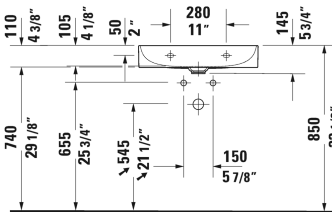

DuraSquare Furniture washbasin Compact # 2356600040 / 2356600041 / 2356600044 / 2356600070

< 23 5/8" Inch >

Furniture washbasin Compact	Dimension	Weight	Order number
without overflow, with faucet deck, ceramic covered slotted waste included, underside fully glazed, 23 5/8" Inch			
Colors			
00 White			
Variant			
● ●	23 5/8" x 15 3/4" Inch	28.4 lb	2356600040
●	23 5/8" x 15 3/4" Inch	28.4 lb	2356600041
● ● ●	23 5/8" x 15 3/4" Inch	28.4 lb	2356600044
☒	23 5/8" x 15 3/4" Inch	28.4 lb	2356600070
Infobox			
Made of DuraCeram, For glass inserts matching to furniture lacquer finishes, please see page XXX, Metal console: Towel rail can be mounted right or left			
Sanitary ceramics with the special WonderGliss surface finish will remain clean and attractive-looking for a long time to come. When ordering WonderGliss please add a "1" as eleventh digit to the model number.			
Towel rail square tube 1/2", Chrome, for washbasin # 045460, 235060, 235360, 235660, 236860	21 5/8" Inch	0.8 lb	003037
Design Siphon		3.3 lb	005036
Suitable products			

All drawings contain the necessary measurements which are subject to standard tolerances. They are stated in inch & mm and are non-binding. Exact measurements, in particular for customized installation scenarios, can only be taken from the finished ceramic piece.