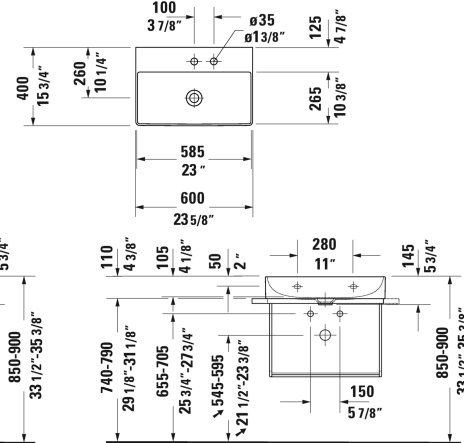

DuraSquare Furniture washbasin Compact # 2356600040 / 2356600041 / 2356600044 / 2356600070

< 23 5/8" Inch >

Furniture washbasin Compact	Dimension	Weight	Order number
without overflow, with faucet deck, ceramic covered slotted waste included, underside fully glazed, 23 5/8" Inch			
Colors			
00 White			
Variant			
● ●	23 5/8" x 15 3/4" Inch	28.4 lb	2356600040
●	23 5/8" x 15 3/4" Inch	28.4 lb	2356600041
● ● ●	23 5/8" x 15 3/4" Inch	28.4 lb	2356600044
☒	23 5/8" x 15 3/4" Inch	28.4 lb	2356600070
Infobox			
Made of DuraCeram, For glass inserts matching to furniture lacquer finishes, please see page XXX, Metal console: Towel rail can be mounted right or left			
Sanitary ceramics with the special WonderGliss surface finish will remain clean and attractive-looking for a long time to come. When ordering WonderGliss please add a "1" as eleventh digit to the model number.			
Towel rail square tube 1/2", Chrome, for washbasin # 045460, 235060, 235360, 235660, 236860	21 5/8" Inch	0.8 lb	003037
Design Siphon		3.3 lb	005036
Suitable products			

All drawings contain the necessary measurements which are subject to standard tolerances. They are stated in inch & mm and are non-binding. Exact measurements, in particular for customized installation scenarios, can only be taken from the finished ceramic piece.