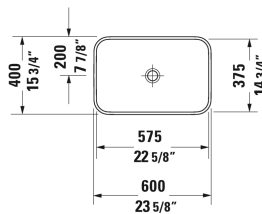

Happy D.2 Plus Washbowl # 235960..00 / 235960..00 / 235960..00

| < 23 5/8" Inch > |

Washbowl	Dimension	Weight	Order number
ground, without overflow, without faucet deck, hardware included, ceramic covered slotted waste included, 23 5/8" Inch			
Colors			
00 White 13 Anthracite Matte 61 White/Anthracite Matte			
Variant			
☒ inside color White, outside color White	23 5/8" x 15 3/4" Inch	22.9 lb	235960..00
☒ inside color Anthracite Matte, outside color Anthracite Matte	23 5/8" x 15 3/4" Inch	22.9 lb	235960..00
☒ inside color White, outside color Anthracite Matte	23 5/8" x 15 3/4" Inch	22.9 lb	235960..00
Sanitary ceramics with the special WonderGliss surface finish will remain clean and attractive-looking for a long time to come. When ordering WonderGliss please add a "1" as eleventh digit to the model number.			
Design Siphon		3.3 lb	005036
Suitable products			
Vanity unit for console wall-mounted 2 drawers, upper drawer including cut-out for siphon and siphon cover, for above-counter basin Happy D.2, 39 3/8" x 21 5/8" Inch	39 3/8" x 21 5/8" Inch		HP4971
Vanity unit for console wall-mounted 2 drawers, upper drawer including cut-out for siphon and siphon cover, for above-counter basin Happy D.2, 51 1/8" x 21 5/8" Inch	51 1/8" x 21 5/8" Inch		HP4972
Vanity unit for console wall-mounted 4 drawers, upper drawer including cut-out for siphon and siphon cover, for above-counter basin Happy D.2, 63" x 21 5/8" Inch	63" x 21 5/8" Inch		HP4973 L/R
Vanity unit for console wall-mounted 4 drawers, upper drawer including cut-out for siphon and siphon cover, for above-counter basin Happy D.2, 63" x 21 5/8" Inch	63" x 21 5/8" Inch		HP4974 B
Vanity unit for console wall-mounted 1 pull-out compartment, for above-counter basin Happy D.2, 39 3/8" x 21 5/8" Inch	39 3/8" x 21 5/8" Inch		HP4941
Vanity unit for console wall-mounted 1 pull-out compartment, for above-counter basin Happy D.2, 51 1/8" x 21 5/8" Inch	51 1/8" x 21 5/8" Inch		HP4942 L/M/R