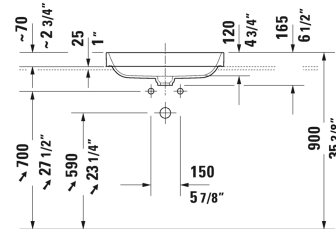

Happy D.2 Plus Washbowl # 235960..00 / 235960..00 / 235960..00

| < 23 5/8" Inch > |

Washbowl	Dimension	Weight	Order number
ground, without overflow, without faucet deck, hardware included, ceramic covered slotted waste included, 23 5/8" Inch			
Colors			
00 White 13 Anthracite Matte 61 White/Anthracite Matte			
Variant			
☒ inside color White, outside color White	23 5/8" x 15 3/4" Inch	22.9 lb	235960..00
☒ inside color Anthracite Matte, outside color Anthracite Matte	23 5/8" x 15 3/4" Inch	22.9 lb	235960..00
☒ inside color White, outside color Anthracite Matte	23 5/8" x 15 3/4" Inch	22.9 lb	235960..00
Sanitary ceramics with the special WonderGliss surface finish will remain clean and attractive-looking for a long time to come. When ordering WonderGliss please add a "1" as eleventh digit to the model number.			
Design Siphon		3.3 lb	005036
Suitable products			
Vanity unit for console wall-mounted 2 drawers, upper drawer including cut-out for siphon and siphon cover, for above-counter basin Happy D.2, 39 3/8" x 21 5/8" Inch	39 3/8" x 21 5/8" Inch		HP4971
Vanity unit for console wall-mounted 2 drawers, upper drawer including cut-out for siphon and siphon cover, for above-counter basin Happy D.2, 51 1/8" x 21 5/8" Inch	51 1/8" x 21 5/8" Inch		HP4972
Vanity unit for console wall-mounted 4 drawers, upper drawer including cut-out for siphon and siphon cover, for above-counter basin Happy D.2, 63" x 21 5/8" Inch	63" x 21 5/8" Inch		HP4973 L/R
Vanity unit for console wall-mounted 4 drawers, upper drawer including cut-out for siphon and siphon cover, for above-counter basin Happy D.2, 63" x 21 5/8" Inch	63" x 21 5/8" Inch		HP4974 B
Vanity unit for console wall-mounted 1 pull-out compartment, for above-counter basin Happy D.2, 39 3/8" x 21 5/8" Inch	39 3/8" x 21 5/8" Inch		HP4941
Vanity unit for console wall-mounted 1 pull-out compartment, for above-counter basin Happy D.2, 51 1/8" x 21 5/8" Inch	51 1/8" x 21 5/8" Inch		HP4942 L/M/R