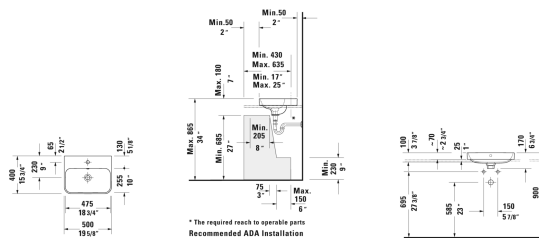

Happy D.2 Plus Washbowl ♿ # 236050..00 / 236050..60 /  
236050..00 / 236050..60 / 236050..00 / 236050..60

< 19 5/8" Inch >

Washbowl	Dimension	Weight	Order number
ground, with overflow, with faucet deck, back side unglazed, hardware included, ceramic covered push-open waste included, 19 5/8" Inch			
<b>Colors</b>			
00 White 13 Anthracite Matte 61 White/Anthracite Matte			
<b>Variant</b>			
● inside color White, outside color White	19 5/8" x 15 3/4" Inch	20.9 lb	236050..00
⊗ inside color White, outside color White	19 5/8" x 15 3/4" Inch	20.9 lb	236050..60
● inside color Anthracite Matte, outside color Anthracite Matte	19 5/8" x 15 3/4" Inch	20.9 lb	236050..00
⊗ inside color Anthracite Matte, outside color Anthracite Matte	19 5/8" x 15 3/4" Inch	20.9 lb	236050..60
● inside color White, outside color Anthracite Matte	19 5/8" x 15 3/4" Inch	20.9 lb	236050..00
⊗ inside color White, outside color Anthracite Matte	19 5/8" x 15 3/4" Inch	20.9 lb	236050..60
Sanitary ceramics with the special WonderGliss surface finish will remain clean and attractive-looking for a long time to come. When ordering WonderGliss please add a "1" as eleventh digit to the model number.			
Design Siphon		3.3 lb	005036
<b>Suitable products</b>			
Vanity unit for console wall-mounted 1 pull-out compartment, 25 5/8" x 18 7/8" Inch	25 5/8" x 18 7/8" Inch		HP4940
Vanity unit for console wall-mounted 2 drawers, upper drawer including cut-out for siphon and siphon cover, 25 5/8" x 18 7/8" Inch	25 5/8" x 18 7/8" Inch		HP4960
Vanity unit for console wall-mounted 2 drawers, upper drawer including cut-out for siphon and siphon cover, for above-counter basin Happy D.2, 39 3/8" x 21 5/8" Inch	39 3/8" x 21 5/8" Inch		HP4971
Vanity unit for console wall-mounted 2 drawers, upper drawer including cut-out for siphon and siphon cover, for above-counter basin Happy D.2, 51 1/8" x 21 5/8" Inch	51 1/8" x 21 5/8" Inch		HP4972