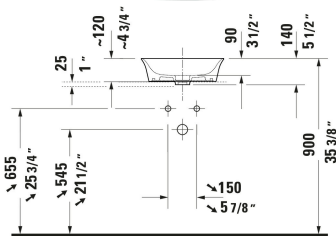

White Tulip Vessel Sink # 2362430079

| < Ø 16 7/8 " > |

Vessel Sink	Dimension	Weight	Order number
DuraCeram®, Round, Number of basins: 1 Middle, Includes faucet deck: No, Overflow: No, Ground, Includes ceramic drain cover, Includes slotted waste, 16 7/8 "			
Colors			
00 White			
Variant			
☒ White High Gloss, Back side glazed: No	16 7/8 "x5 1/2 "	13.448 lb	2362430079
Spare parts			
P-Trap Material: Brass, Outlet: horizontal, Suitable for Wall Mounted Sink	2 3/4 x 16 3/4 "	3.307 lb	005036
Suitable products			
Vanity Cabinet Number of drawers: 2, Includes vanity top: Yes, Faucet holes possible, Without handle, Siphon cut-out: Yes, Panel: Yes, Slow close, Pressure inlet, Interior lighting: Optional, Drawer organizer Optional, 31 1/2 x 21 5/8 "	31 1/2 x 21 5/8 "		WT4985
Vanity Cabinet Number of drawers: 2, Includes vanity top: Yes, Faucet holes possible, Without handle, Siphon cut-out: Yes, Panel: Yes, Slow close, Pressure inlet, Interior lighting: Optional, Drawer organizer Optional, 39 3/8 x 21 5/8 "	39 3/8 x 21 5/8 "		WT4986
Vanity Cabinet Number of drawers: 2, Includes vanity top: Yes, Faucet holes possible, Without handle, Siphon cut-out: Yes, Panel: Yes, Slow close, Pressure inlet, Interior lighting: Optional, Drawer organizer Optional, 51 1/8 x 21 5/8 "	51 1/8 x 21 5/8 "		WT4988 B
Vanity Cabinet Number of drawers: 2, Includes vanity top: Yes, Faucet holes possible, Handle Chrome, Siphon cut-out: Yes, Panel: Yes, Slow close, Interior lighting: Optional, Drawer organizer Optional, 31 1/2 x 21 5/8 "	31 1/2 x 21 5/8 "		WT4990

All drawings contain the necessary measurements which are subject to standard tolerances. They are stated in inch & mm and are non-binding. Exact measurements, in particular for customized installation scenarios, can only be taken from the finished ceramic piece.