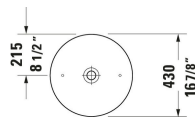

White Tulip Vessel Sink # 2362430079

| < Ø 16 7/8 " > |

Vessel Sink	Dimension	Weight	Order number
DuraCeram®, Round, Number of basins: 1 Middle, Includes faucet deck: No, Overflow: No, Ground, Includes ceramic drain cover, Includes slotted waste, 16 7/8 "			
Colors			
00 White			
Variant			
☒ White High Gloss, Back side glazed: No	16 7/8 "x5 1/2 "	13.448 lb	2362430079
Spare parts			
P-Trap Material: Brass, Outlet: horizontal, Suitable for Wall Mounted Sink	2 3/4 x 16 3/4 "	3.307 lb	005036
Suitable products			
Vanity Cabinet Number of drawers: 2, Includes vanity top: Yes, Faucet holes possible, Without handle, Siphon cut-out: Yes, Panel: Yes, Slow close, Pressure inlet, Interior lighting: Optional, Drawer organizer Optional, 31 1/2 x 21 5/8 "	31 1/2 x 21 5/8 "		WT4985
Vanity Cabinet Number of drawers: 2, Includes vanity top: Yes, Faucet holes possible, Without handle, Siphon cut-out: Yes, Panel: Yes, Slow close, Pressure inlet, Interior lighting: Optional, Drawer organizer Optional, 39 3/8 x 21 5/8 "	39 3/8 x 21 5/8 "		WT4986
Vanity Cabinet Number of drawers: 2, Includes vanity top: Yes, Faucet holes possible, Without handle, Siphon cut-out: Yes, Panel: Yes, Slow close, Pressure inlet, Interior lighting: Optional, Drawer organizer Optional, 51 1/8 x 21 5/8 "	51 1/8 x 21 5/8 "		WT4988 B
Vanity Cabinet Number of drawers: 2, Includes vanity top: Yes, Faucet holes possible, Handle Chrome, Siphon cut-out: Yes, Panel: Yes, Slow close, Interior lighting: Optional, Drawer organizer Optional, 31 1/2 x 21 5/8 "	31 1/2 x 21 5/8 "		WT4990