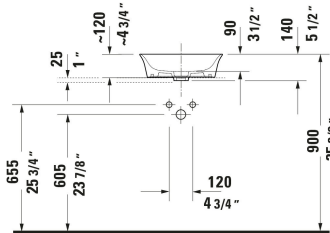

White Tulip Vessel Sink # 2362430079

| < Ø 16 7/8 " > |

Vessel Sink	Dimension	Weight	Order number
DuraCeram®, Round, Number of basins: 1 Middle, Includes faucet deck: No, Overflow: No, Ground, Includes ceramic drain cover, Includes slotted waste, 16 7/8 "			
Colors			
00 White			
Variant			
☒ White High Gloss, Back side glazed: No	16 7/8 "x5 1/2 "	13.448 lb	2362430079
Spare parts			
P-Trap Material: Brass, Outlet: horizontal, Suitable for Wall Mounted Sink	2 3/4 x 16 3/4 "	3.307 lb	005036
Suitable products			
Vanity Cabinet Number of drawers: 2, Includes vanity top: Yes, Faucet holes possible, Without handle, Siphon cut-out: Yes, Panel: Yes, Slow close, Pressure inlet, Interior lighting: Optional, Drawer organizer Optional, 31 1/2 x 21 5/8 "	31 1/2 x 21 5/8 "		WT4985
Vanity Cabinet Number of drawers: 2, Includes vanity top: Yes, Faucet holes possible, Without handle, Siphon cut-out: Yes, Panel: Yes, Slow close, Pressure inlet, Interior lighting: Optional, Drawer organizer Optional, 39 3/8 x 21 5/8 "	39 3/8 x 21 5/8 "		WT4986
Vanity Cabinet Number of drawers: 2, Includes vanity top: Yes, Faucet holes possible, Without handle, Siphon cut-out: Yes, Panel: Yes, Slow close, Pressure inlet, Interior lighting: Optional, Drawer organizer Optional, 51 1/8 x 21 5/8 "	51 1/8 x 21 5/8 "		WT4988 B
Vanity Cabinet Number of drawers: 2, Includes vanity top: Yes, Faucet holes possible, Handle Chrome, Siphon cut-out: Yes, Panel: Yes, Slow close, Interior lighting: Optional, Drawer organizer Optional, 31 1/2 x 21 5/8 "	31 1/2 x 21 5/8 "		WT4990

All drawings contain the necessary measurements which are subject to standard tolerances. They are stated in inch & mm and are non-binding. Exact measurements, in particular for customized installation scenarios, can only be taken from the finished ceramic piece.