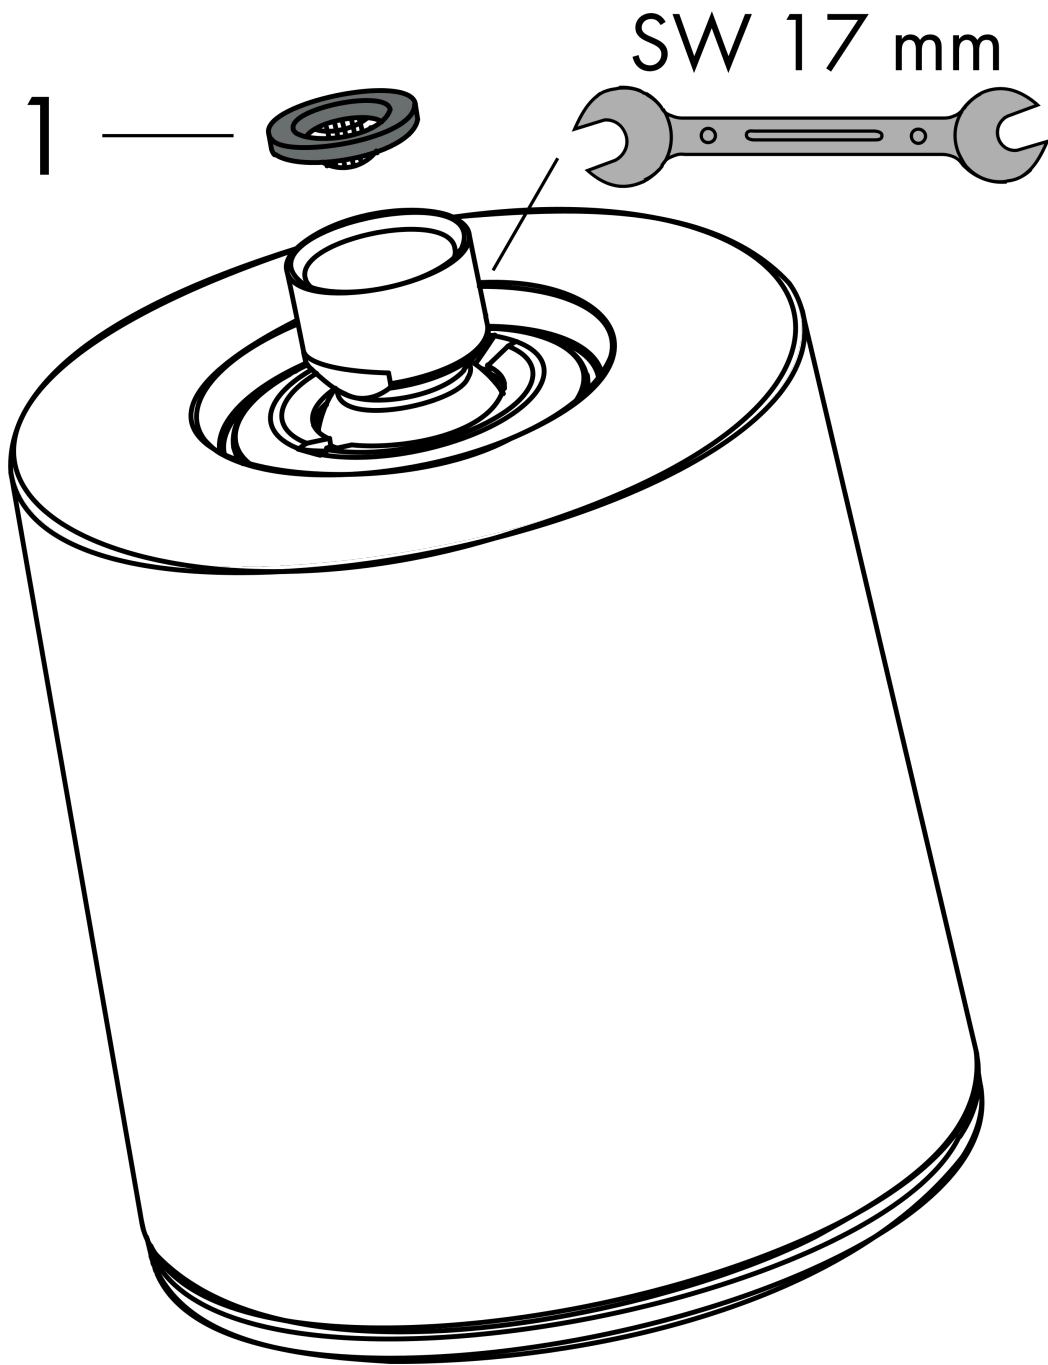

Pulsify S
Showerhead 105 1-Jet 1.75 GPM
 Surface: **chrome** Part no. : **24132001**

Description

Features

- Shower head size: 105 mm
- Spray modes: PowderRain
- Spray face finish: graphite
- Flow: 1.75 GPM (6.6 L/Min)

Item details

Technology

Design awards

reddot winner 2021

Compliance

Product image

Scale drawing

Pulsify S
Showerhead 105 1-Jet 1.75 GPM
 Surface: **chrome** Part no. : **24132001**

Exploded drawing

Year of production: >11/21

Pulsify S
Showerhead 105 1-Jet 1.75 GPM
 Surface: **chrome** Part no. : **24132001**

Spare parts list

Year of production: >11/21

Pos.	Description	Part no.	Price	PU
1	filter packing	93774000	-	1