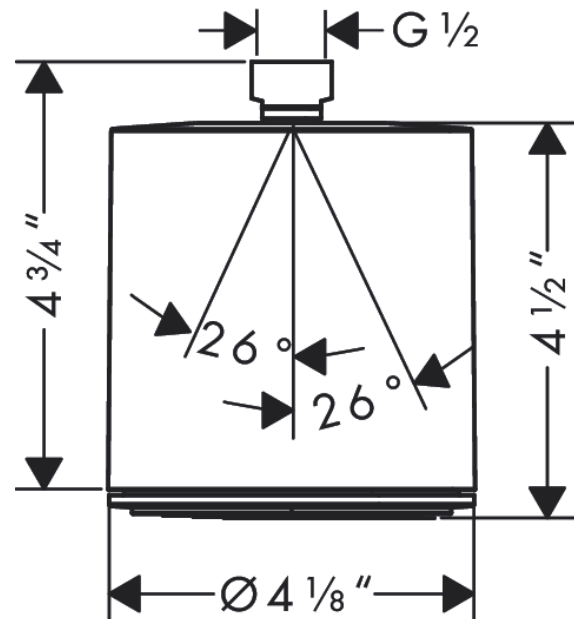

Pulsify S
Showerhead 105 1-Jet 1.75 GPM
 Surface: **chrome** Part no. : **24132001**

Description

Features

- Shower head size: 105 mm
- Spray modes: PowderRain
- Spray face finish: graphite
- Flow: 1.75 GPM (6.6 L/Min)

Item details

Technology

Design awards

reddot winner 2021

Compliance

Product image

Scale drawing

Pulsify S
Showerhead 105 1-Jet 1.75 GPM
 Surface: **chrome** Part no. : **24132001**

Exploded drawing

Year of production: >11/21

Pulsify S
Showerhead 105 1-Jet 1.75 GPM
 Surface: **chrome** Part no. : **24132001**

Spare parts list

Year of production: >11/21

Pos.	Description	Part no.	Price	PU
1	filter packing	93774000	-	1