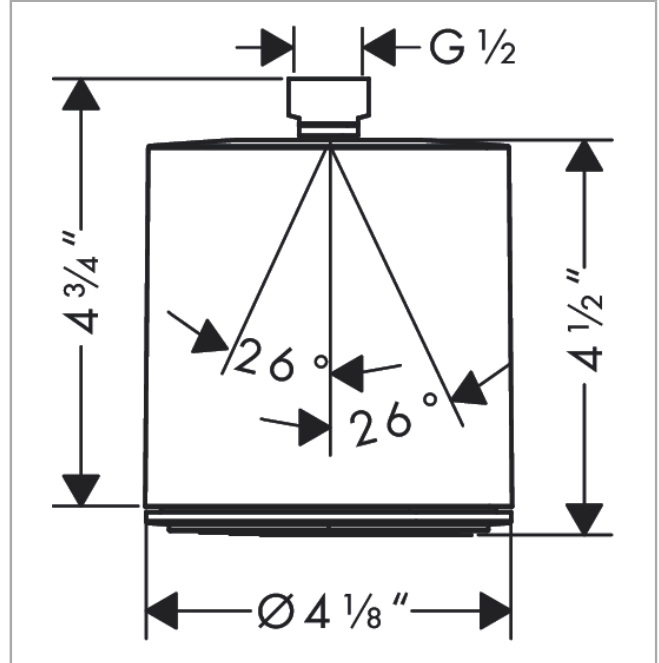

Pulsify S
Showerhead 105 1-Jet 1.5 GPM
 Finish: **Chrome** Part no. : **24133001**

Description

Features

- Showerhead size: 105 mm
- Spray pattern: PowderRain
- Maximum flow rate (at 3 bar): 5.7 l/min
- Spray disc surface: graphite

Item details

List Price \$ 113.00

Technology

Compliance / Sustainability

Product image

Scale drawing

Pulsify S
Showerhead 105 1-Jet 1.5 GPM
Finish: **Chrome** Part no. : **24133001**

Exploded drawing

Year of production: >05/24

Pulsify S
Showerhead 105 1-Jet 1.5 GPM
 Finish: **Chrome** Part no. : **24133001**

Spare parts list

Year of production: >05/24

Pos.	Description	Part no.	Price	PU
1	filter packing	93774000	-	1
2	screw cover	95181000	-	1