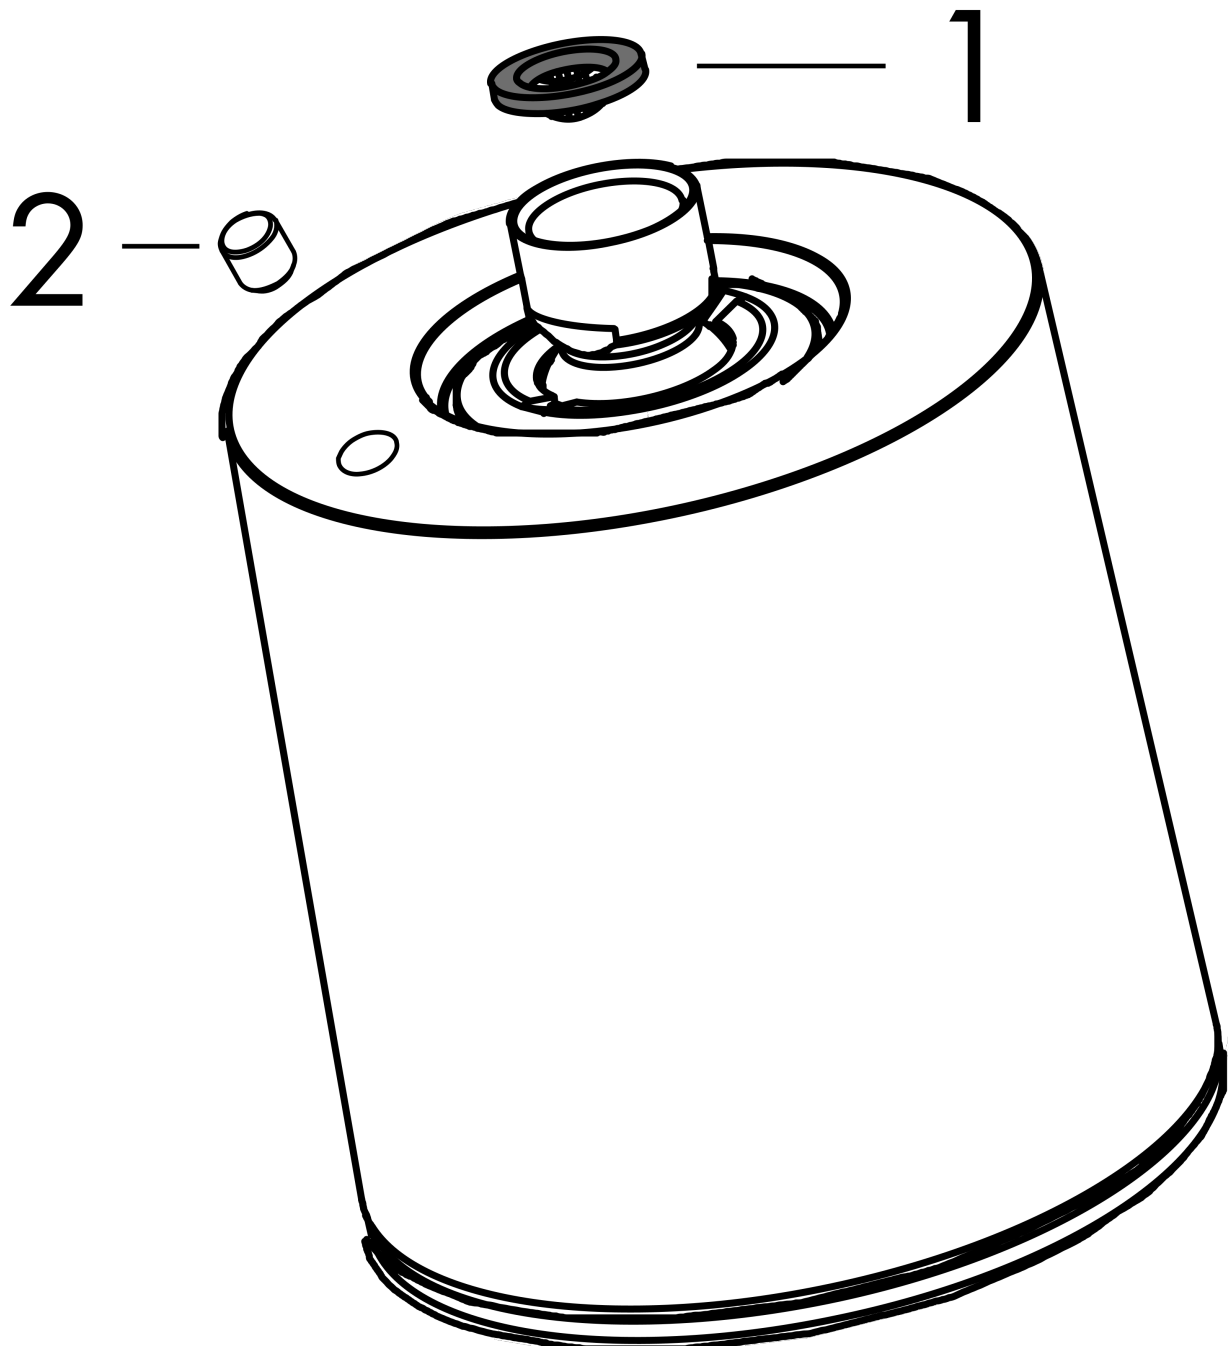

Pulsify S
Showerhead 105 1-Jet 1.5 GPM
 Finish: **Chrome** Part no. : **24133001**

Description

Features

- Showerhead size: 105 mm
- Spray pattern: PowderRain
- Maximum flow rate (at 3 bar): 5.7 l/min
- Spray disc surface: graphite

Item details

List Price \$ 113.00

Technology

Compliance / Sustainability

Product image

Scale drawing

Pulsify S
Showerhead 105 1-Jet 1.5 GPM
Finish: **Chrome** Part no. : **24133001**

Exploded drawing

Year of production: >05/24

Pulsify S
Showerhead 105 1-Jet 1.5 GPM
 Finish: **Chrome** Part no. : **24133001**

Spare parts list

Year of production: >05/24

Pos.	Description	Part no.	Price	PU
1	filter packing	93774000	-	1
2	screw cover	95181000	-	1