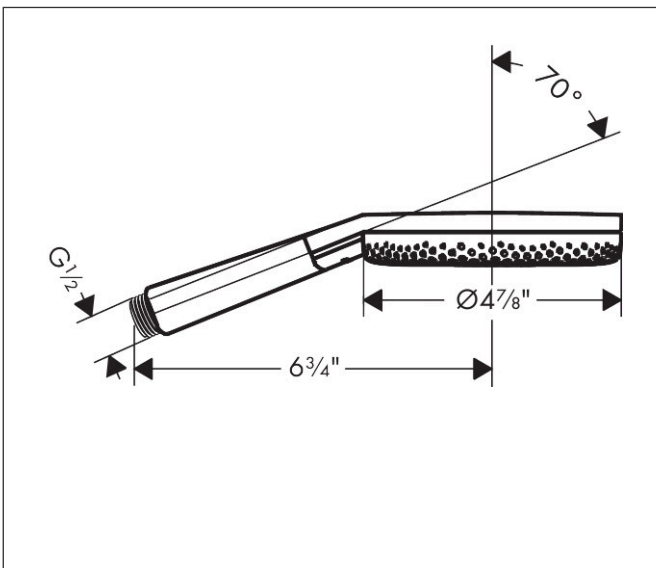

Brand hansgrohe
 Art. Name **Raindance Alive Select S** Handshower 125 3-Jet, 1.75 GPM
 Art. Nr. 24512001
 Surface Chrome

Product Picture

Drawing

Features

- Spray type: RainAir, PowderRain, Massage spray
- Convenient spray selection via Select button
- Max. flow rate: 1.75 GPM
- Design cover conceals the nozzles
- Design cover can be removed easily and without tools for cleaning
- Design cover surface: graphite