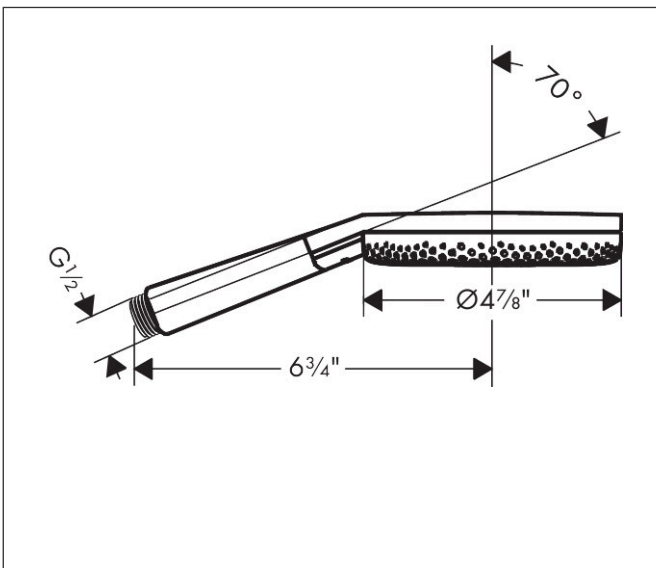

Brand hansgrohe
 Art. Name **Raindance Alive Select S** Handshower 125 3-Jet, 1.75 GPM
 Art. Nr. 24512141
 Surface Brushed Bronze

Product Picture

Drawing

Features

- Spray type: RainAir, PowderRain, Massage spray
- Convenient spray selection via Select button
- Max. flow rate: 1.75 GPM
- Design cover conceals the nozzles
- Design cover can be removed easily and without tools for cleaning
- Design cover surface: graphite