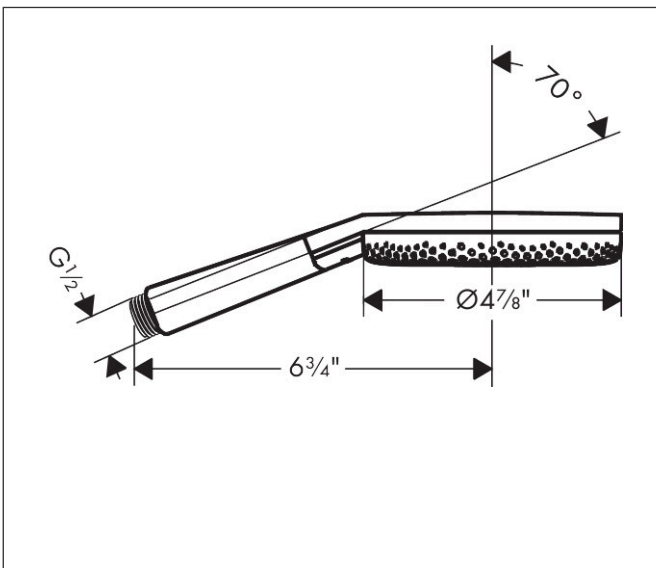

Brand hansgrohe
 Art. Name **Raindance Alive Select S** Handshower 125 3-Jet, 1.75 GPM
 Art. Nr. 24512671
 Surface Matte Black

Product Picture

Drawing

Features

- Spray type: RainAir, PowderRain, Massage spray
- Convenient spray selection via Select button
- Max. flow rate: 1.75 GPM
- Design cover conceals the nozzles
- Design cover can be removed easily and without tools for cleaning
- Design cover surface: graphite