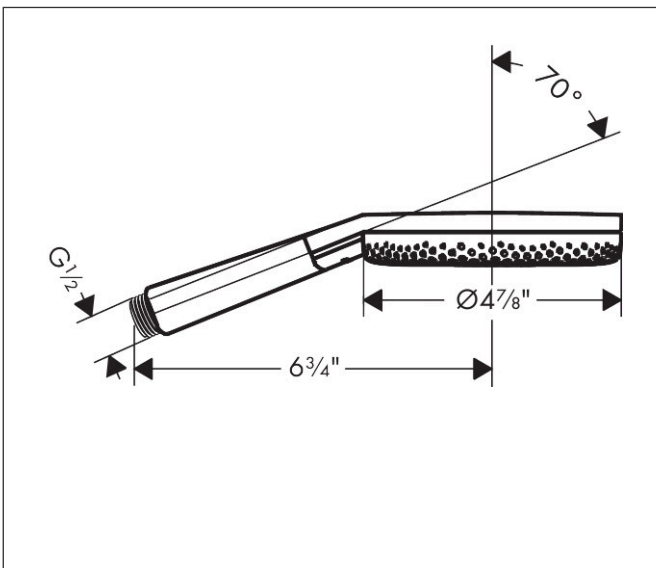

Brand hansgrohe  
 Art. Name **Raindance Alive Select S** Handshower 125 3-Jet, 1.75 GPM  
 Art. Nr. 24512821  
 Surface Brushed Nickel

## Product Picture

## Drawing

## Features

- Spray type: RainAir, PowderRain, Massage spray
- Convenient spray selection via Select button
- Max. flow rate: 1.75 GPM
- Design cover conceals the nozzles
- Design cover can be removed easily and without tools for cleaning
- Design cover surface: graphite