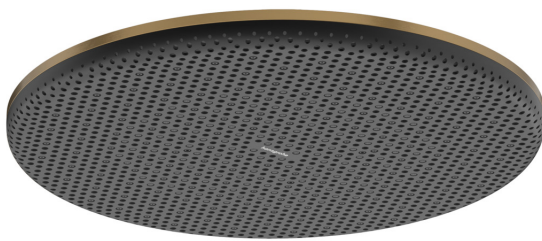

Raindance Alive S
Showerhead 300 1-Jet, 1.75 GPM
 Finish: **Brushed Bronze** Part no. : **24522141**

Description

Features

- Showerhead size: 11 7/8"
- Spray type: Rain, or PowderRain
- Spray Type Switch: allows the spray type to be changed even after installation, Rain (preset), change to PowderRain can be selected upon installation or changed easily at any later stage
- Max. flow rate: 1.75 GPM
- DropGuard reduces the dripping after stopping the shower to just a few seconds
- Design cover can be removed easily and without tools for cleaning
- Design cover surface: graphite
- Flat, minimalist design

Item details

List Price \$ 812.00

Technology

Compliance / Sustainability

Product image

Scale drawing