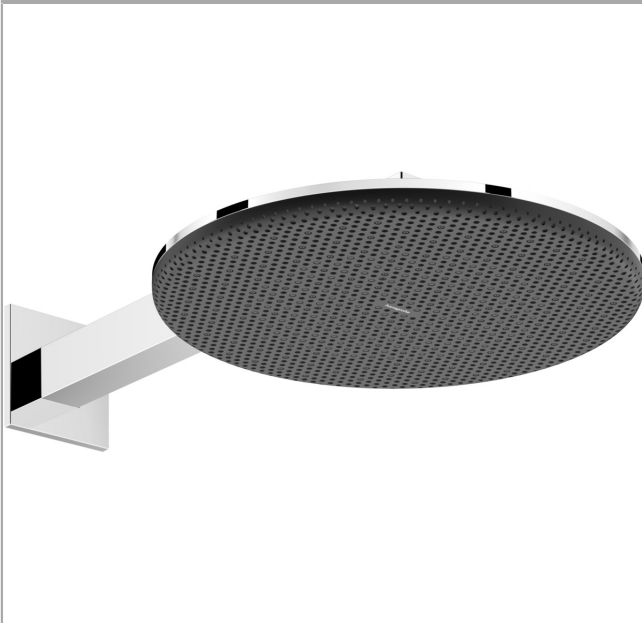

**Raindance Alive S**  
**Showerhead 300 2-Jet 1.75 GPM with shower arm**  
 Finish: **Chrome** Part no. : **24542001**

**Description**

**Features**

- Consists of: showerhead, showerarm
- Showerhead size: 11 7/8"
- Spray type: PowderRain, Rain
- Max. flow rate: 1.75 GPM
- DropGuard reduces the dripping after stopping the shower to just a few seconds
- Design cover can be removed easily and without tools for cleaning
- Design cover surface: graphite
- Flat, minimalist design
- Mounting type: concealed
- Connection type: rough
- Not included: rough

**Item details**

List Price \$ 1,100.00

**Technology**

**Compliance / Sustainability**

**Product image**

**Scale drawing**