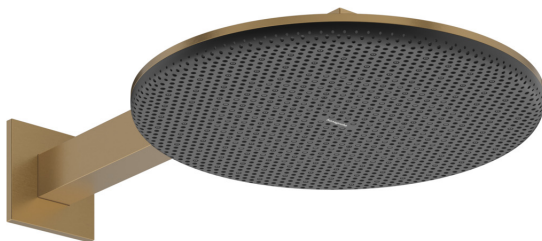

Raindance Alive S
Showerhead 300 2-Jet 1.75 GPM with shower arm
 Finish: **Brushed Bronze** Part no. : **24542141**

Description

Features

- Consists of: showerhead, showerarm
- Showerhead size: 11 7/8"
- Spray type: PowderRain, Rain
- Max. flow rate: 1.75 GPM
- DropGuard reduces the dripping after stopping the shower to just a few seconds
- Design cover can be removed easily and without tools for cleaning
- Design cover surface: graphite
- Flat, minimalist design
- Mounting type: concealed
- Connection type: rough
- Not included: rough

Item details

List Price \$ 1,452.00

Technology

Compliance / Sustainability

Product image

Scale drawing