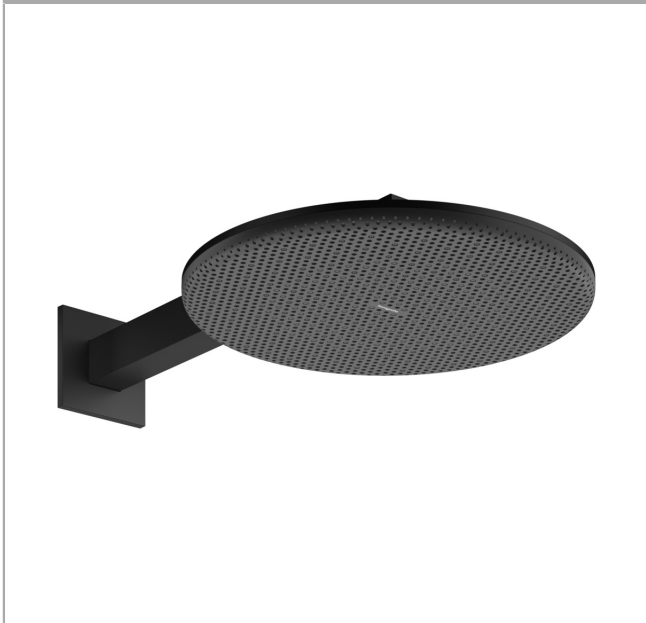

Raindance Alive S
Showerhead 300 2-Jet 1.75 GPM with shower arm
 Finish: **Matte Black** Part no. : **24542671**

Description

Features

- Consists of: showerhead, showerarm
- Showerhead size: 11 7/8"
- Spray type: PowderRain, Rain
- Max. flow rate: 1.75 GPM
- DropGuard reduces the dripping after stopping the shower to just a few seconds
- Design cover can be removed easily and without tools for cleaning
- Design cover surface: graphite
- Flat, minimalist design
- Mounting type: concealed
- Connection type: rough
- Not included: rough

Item details

List Price \$ 1,452.00

Technology

Compliance / Sustainability

Product image

Scale drawing