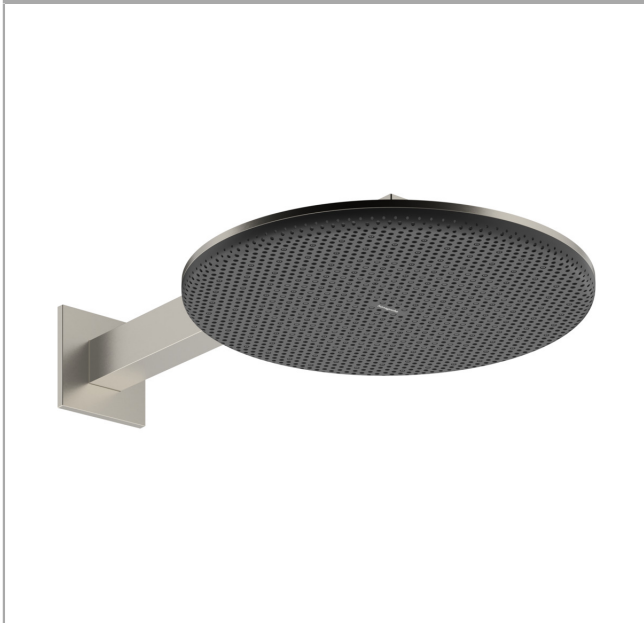

Raindance Alive S
Showerhead 300 2-Jet 1.75 GPM with shower arm
 Finish: **Brushed Nickel** Part no. : **24542821**

Description

Features

- Consists of: showerhead, showerarm
- Showerhead size: 11 7/8"
- Spray type: PowderRain, Rain
- Max. flow rate: 1.75 GPM
- DropGuard reduces the dripping after stopping the shower to just a few seconds
- Design cover can be removed easily and without tools for cleaning
- Design cover surface: graphite
- Flat, minimalist design
- Mounting type: concealed
- Connection type: rough
- Not included: rough

Item details

List Price \$ 1,452.00

Technology

Compliance / Sustainability

Product image

Scale drawing