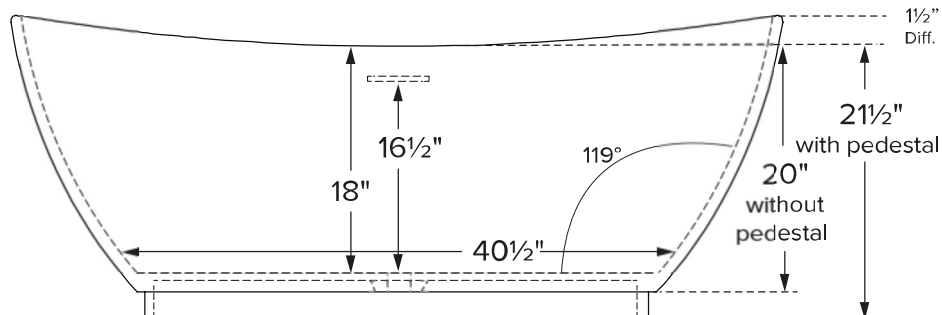

# Elise (#246)

63" x 32" x 20"

**GENERAL SPECIFICATIONS:**

**Material** - SculptureStone®

**Installation** - Freestanding - *cannot be undermounted*  
*Not recommended as a tub / shower combination.*

**Soaker Weight** - 200 lbs / 127 kg

**Air Bath Weight** - 245 lbs / 136 kg

**Maximum Fill** - 74 gal to overflow

**NOTE:** Filling this tub to the maximum may require an above average size or dedicated water heater.

*Elise shown above as soaking bath without pedestal*

**Note:** Pedestal Base increases the overall height of the tub and comes standard on this model as an air bath.

*Shown above as air bath.*

**ELECTRICAL SPECIFICATIONS**

Required Electrical Service - 110 Volt  
 Air Bath - 1-15 amp GFCI