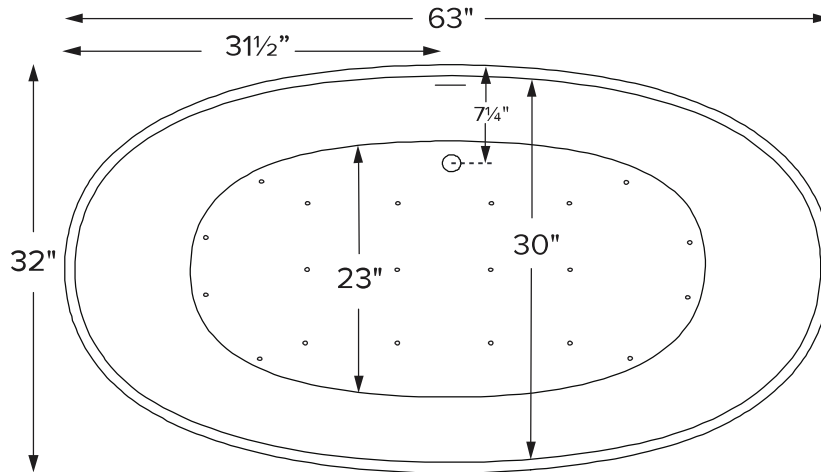

# Elise (#246)

63" x 32" x 20"

**GENERAL SPECIFICATIONS:**

**Material** - SculptureStone®

**Installation** - Freestanding - *cannot be undermounted*  
*Not recommended as a tub / shower combination.*

**Soaker Weight** - 200 lbs / 127 kg

**Air Bath Weight** - 245 lbs / 136 kg

**Maximum Fill** - 74 gal to overflow

**NOTE:** Filling this tub to the maximum may require an above average size or dedicated water heater.

*Elise shown above as soaking bath without pedestal*