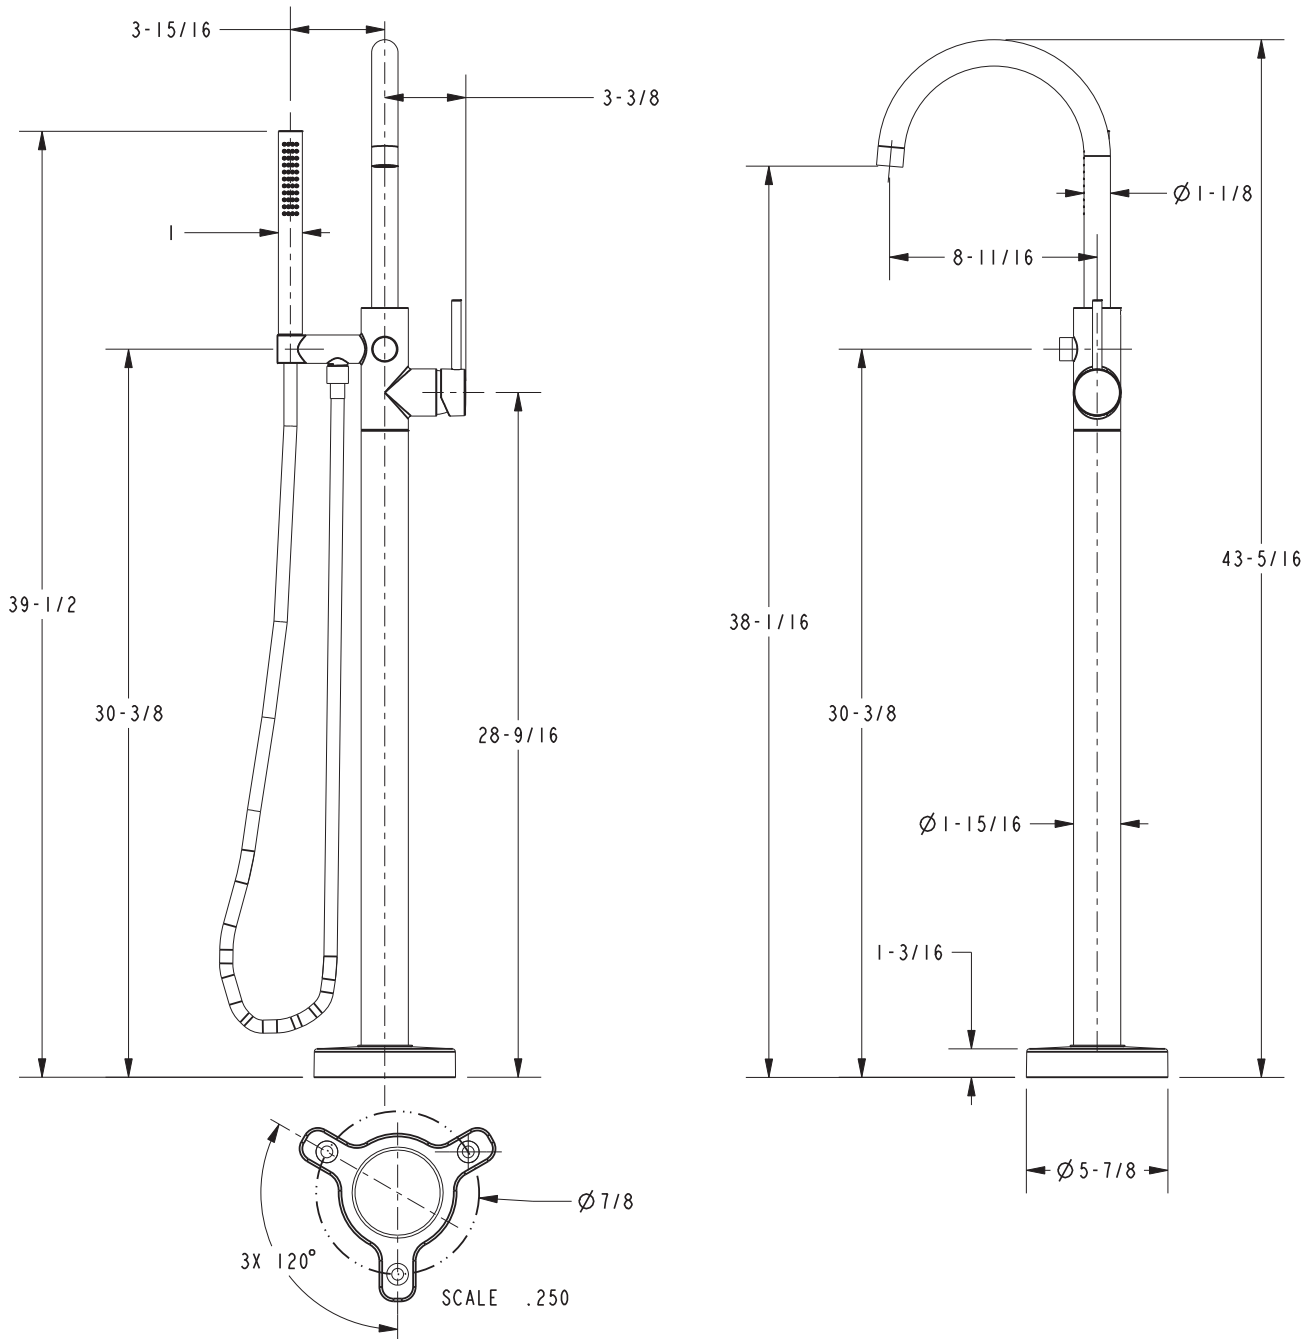

**Features**

- Brass Construction
- Euro-motion ceramic disc 40 mm valve cartridge
- 9.25 gallons (35 liters) per minute spout maximum flow rate
- ADA compliant contemporary lever handle with pull-out diverter
- 3/4" braided hot and cold supply lines (with 1/2" adapters)
- 38" (96.5 cm) tub spout height at outlet
- 8-11/16" (22.1 cm) tub spout reach (center-center)
- Contemporary handshower design of resin construction
- 1.8 gallons (6.7 liters) per minute handshower maximum flow rate
- Floor mounting bracket with integral base and escutcheon

**Tub and Handshower Set**  
**2480-4261**

**Codes / Standards Compliance**

Meets or exceeds the following at date of manufacture:

- ASME A112.18.1/CSA B125.1
- IAPMO/cUPC
- ADA
- ICC/ANSI A117.1
- Energy Policy Act of 1992
- All applicable US Federal and State material regulations
- Other: This product is NOT Watersense certified

**Product Specification:** Add "Color / Finish" suffix to Model number, below.

The Freestanding Exposed Tub and Handshower Set shall be made of brass construction (with resin handshower). Freestanding Exposed Tub and Handshower Set shall incorporate a Euro-motion ceramic disc 40 mm valve cartridge with ADA compliant contemporary lever handle and pull-out diverter. Product shall be designed for floor-mounted configurations. Product shall have a 38" (96.5 cm) tub spout height at outlet and 8-11/16" (22.1 cm) tub spout reach (center-center). Product shall feature a plated resin handshower having a contemporary design and a 1.8 gallons (6.7 liters) per minute maximum flow rate. Product shall include 3/4" braided hot and cold supply lines (with 1/2" adapters) and a floor mounting bracket with integral base and escutcheon. Freestanding Exposed Tub and Handshower Set shall be Newport Brass Model 2480-4261/\_\_\_\_.

## PRODUCT DIMENSIONS *(Units are in inches)*