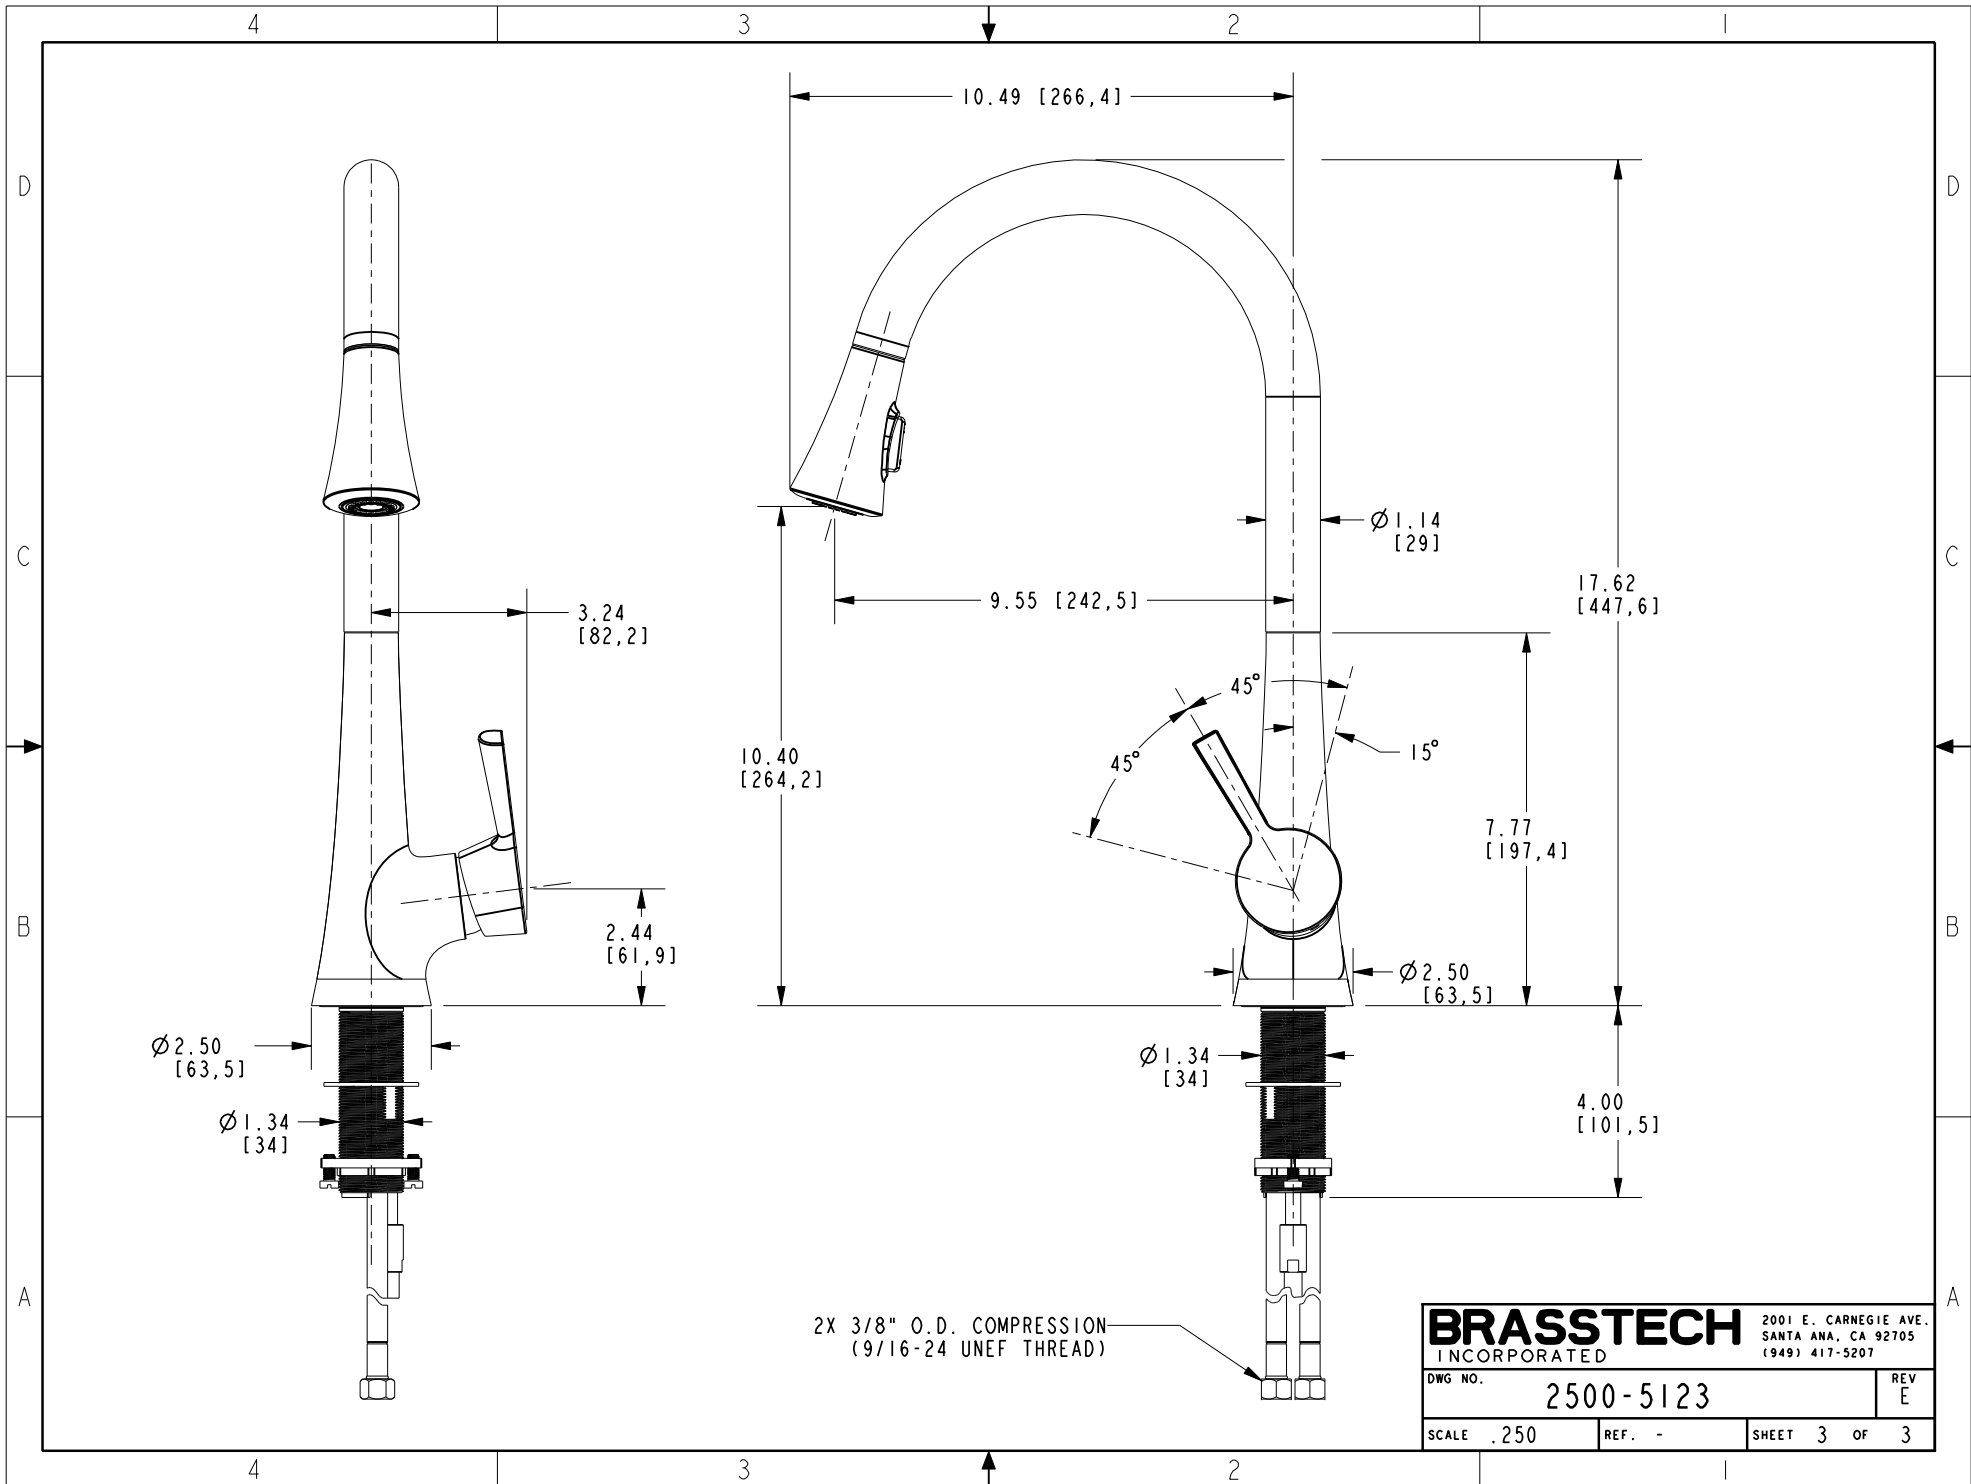

BRASSTECH		2001 E. CARNEGIE AVE.
INCORPORATED		SANTA ANA, CA 92705
		(949) 417-5207
DWG NO.	2500-5123	REV E
SCALE .200	REF. -	SHEET 2 OF 3

BRASSTECH		2001 E. CARNEGIE AVE. SANTA ANA, CA 92705 (949) 417-5207	
INCORPORATED			
DWG NO.	2500-5123		REV E
SCALE .250	REF. -	SHEET 3 OF 3	