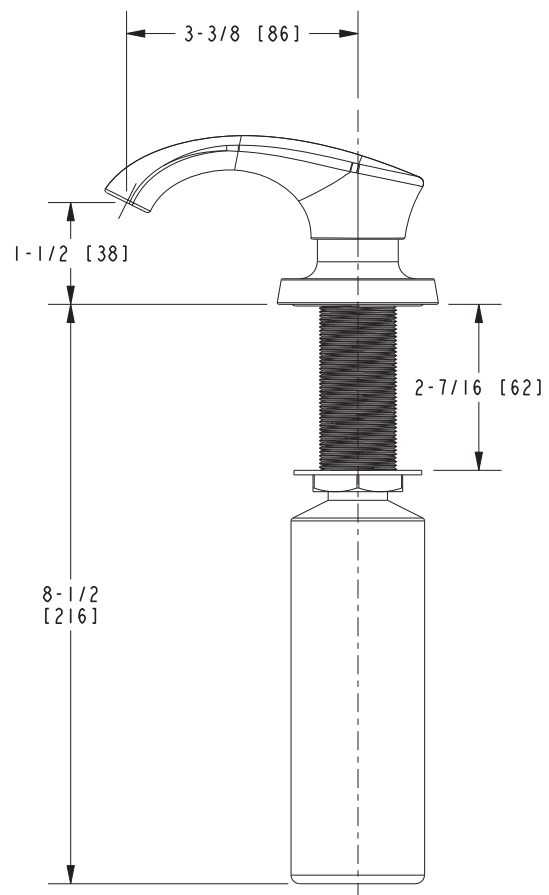

VESPERA

Features

- Solid brass construction
- Removable spout for above deck refilling
- 8 fluid oz. (236 ml) capacity bottle included
- 1-1/2" (3.8 cm) spout height at outlet
- 3-3/8" (8.6 cm) spout reach (c-c)
- Complements Vespera Series

- 10B: Oil Rubbed Bronze
- 15: Polished Nickel
- 15A: Antique Nickel
- 26: Polished Chrome
- Other: Refer to the Newport Brass catalog for additional color/finish options.

Specified Model

Model	Description	Colors Finishes				
2500-5721	Soap / Lotion Dispenser	<input type="checkbox"/> 10B	<input type="checkbox"/> 15	<input type="checkbox"/> 15A	<input type="checkbox"/> 26	<input type="checkbox"/> Other
2-779	Soap / Lotion Replacement Pump Head	<input type="checkbox"/> 10B	<input type="checkbox"/> 15	<input type="checkbox"/> 15A	<input type="checkbox"/> 26	<input type="checkbox"/> Other
125-8	Soap / Lotion Pump					
125-9	Soap / Lotion Replacement Bottle					

* Note: Requires 1-1/4" to 1-11/16" through hole. Accommodates 2-1/4" maximum deck thickness.

Product Specification: Add "Color / Finish" suffix to Model number, below.

The Soap / Lotion Dispenser shall be made of solid brass construction. Dispenser shall incorporate a removable top spout assembly for easy refilling access. Dispenser shall incorporate a refillable 8 fluid ounce (236 ml) capacity container. Product shall incorporate a 1-1/2" (3.8 cm) spout height at outlet and a 3-3/8" (8.6 cm) spout reach (c-c). Soap / Lotion Dispenser shall be Newport Brass Model 2500-5721/____. Soap / Lotion Replacement Pump Head shall be Newport Brass Model 2-799/____. Soap / Lotion Replacement Pump shall be Newport Brass Model 125-8. Soap / Lotion Replacement Bottle shall be Newport Brass Model 125-9.

2500-5721

PRODUCT DIMENSIONS *(Units are in inches)*

Vespera Soap / Lotion Dispenser
2500-5721

NEWPORT BRASS
Flawless Beauty. From Faucet to Finish.™