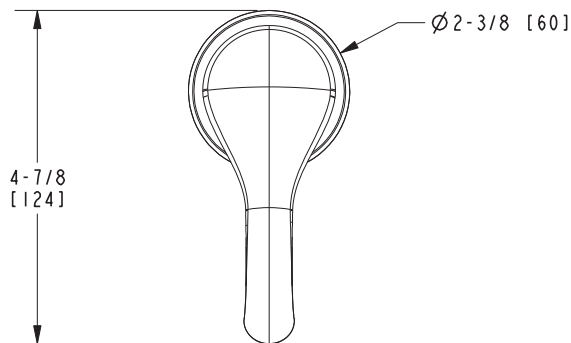

VESPERA

Features

- Solid brass construction
- Removable spout for above deck refilling
- 8 fluid oz. (236 ml) capacity bottle included
- 1-1/2" (3.8 cm) spout height at outlet
- 3-3/8" (8.6 cm) spout reach (c-c)
- Complements Vespera Series

- 10B: Oil Rubbed Bronze
- 15: Polished Nickel
- 15A: Antique Nickel
- 26: Polished Chrome
- Other: Refer to the Newport Brass catalog for additional color/finish options.

Specified Model

Model	Description	Colors Finishes				
2500-5721	Soap / Lotion Dispenser	<input type="checkbox"/> 10B	<input type="checkbox"/> 15	<input type="checkbox"/> 15A	<input type="checkbox"/> 26	<input type="checkbox"/> Other
2-779	Soap / Lotion Replacement Pump Head	<input type="checkbox"/> 10B	<input type="checkbox"/> 15	<input type="checkbox"/> 15A	<input type="checkbox"/> 26	<input type="checkbox"/> Other
125-8	Soap / Lotion Pump					
125-9	Soap / Lotion Replacement Bottle					

* Note: Requires 1-1/4" to 1-11/16" through hole. Accommodates 2-1/4" maximum deck thickness.

Product Specification: Add "Color / Finish" suffix to Model number, below.

The Soap / Lotion Dispenser shall be made of solid brass construction. Dispenser shall incorporate a removable top spout assembly for easy refilling access. Dispenser shall incorporate a refillable 8 fluid ounce (236 ml) capacity container. Product shall incorporate a 1-1/2" (3.8 cm) spout height at outlet and a 3-3/8" (8.6 cm) spout reach (c-c). Soap / Lotion Dispenser shall be Newport Brass Model 2500-5721/____. Soap / Lotion Replacement Pump Head shall be Newport Brass Model 2-799/____. Soap / Lotion Replacement Pump shall be Newport Brass Model 125-8. Soap / Lotion Replacement Bottle shall be Newport Brass Model 125-9.

2500-5721

PRODUCT DIMENSIONS *(Units are in inches)*

Vespera Soap / Lotion Dispenser
2500-5721

NEWPORT BRASS
Flawless Beauty. From Faucet to Finish.™