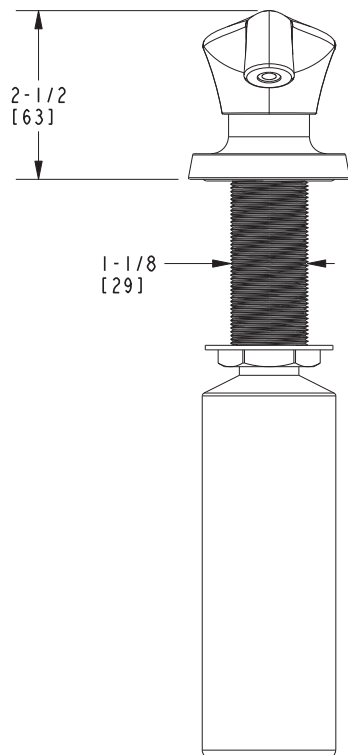

VESPERA

Features

- Solid brass construction
- Removable spout for above deck refilling
- 8 fluid oz. (236 ml) capacity bottle included
- 1-1/2" (3.8 cm) spout height at outlet
- 3-3/8" (8.6 cm) spout reach (c-c)
- Complements Vespera Series

- 10B: Oil Rubbed Bronze
- 15: Polished Nickel
- 15A: Antique Nickel
- 26: Polished Chrome
- Other: Refer to the Newport Brass catalog for additional color/finish options.

Specified Model

Model	Description	Colors Finishes				
2500-5721	Soap / Lotion Dispenser	<input type="checkbox"/> 10B	<input type="checkbox"/> 15	<input type="checkbox"/> 15A	<input type="checkbox"/> 26	<input type="checkbox"/> Other
2-779	Soap / Lotion Replacement Pump Head	<input type="checkbox"/> 10B	<input type="checkbox"/> 15	<input type="checkbox"/> 15A	<input type="checkbox"/> 26	<input type="checkbox"/> Other
125-8	Soap / Lotion Pump					
125-9	Soap / Lotion Replacement Bottle					

* Note: Requires 1-1/4" to 1-11/16" through hole. Accommodates 2-1/4" maximum deck thickness.

Product Specification: Add "Color / Finish" suffix to Model number, below.

The Soap / Lotion Dispenser shall be made of solid brass construction. Dispenser shall incorporate a removable top spout assembly for easy refilling access. Dispenser shall incorporate a refillable 8 fluid ounce (236 ml) capacity container. Product shall incorporate a 1-1/2" (3.8 cm) spout height at outlet and a 3-3/8" (8.6 cm) spout reach (c-c). Soap / Lotion Dispenser shall be Newport Brass Model 2500-5721/____. Soap / Lotion Replacement Pump Head shall be Newport Brass Model 2-799/____. Soap / Lotion Replacement Pump shall be Newport Brass Model 125-8. Soap / Lotion Replacement Bottle shall be Newport Brass Model 125-9.

2500-5721

PRODUCT DIMENSIONS *(Units are in inches)*

Vespera Soap / Lotion Dispenser
2500-5721

NEWPORT BRASS
Flawless Beauty. From Faucet to Finish.™