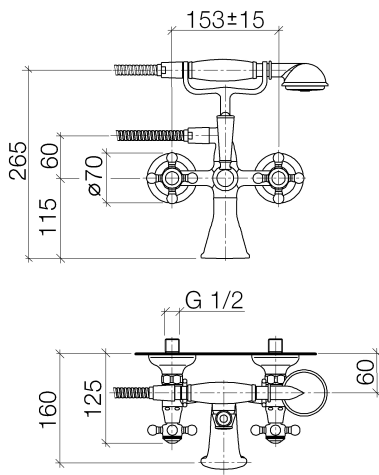

Bathtub - Madison

Tub mixer for wall-mounted installation with hand shower set - polished chrome

Article number: 25 023 360-00 0010

- 6-1/4" Projection
- Hand shower: Standard spray
- Spout: Rectangular aerator
- Hand shower bracket
- Tub / shower diverter
- Flange diameter 2-3/4"
- 1/2" connection
- Center to center 6"
- Metal shower hose 49-1/4" with anti-twist device
- Spout flow rate max. 6.9 gpm
- Hand shower water flow rate limited to max. 2 gpm

polished chrome

Bathtub - Madison

Tub mixer for wall-mounted installation with hand shower set - polished chrome

Article number: 25 023 360-00 0010

Dimensional drawing

25 023 360-FF

All dimensions in mm / inch = mm x 0,0394

Bathtub - Madison

Tub mixer for wall-mounted installation with hand shower set - polished chrome

Article number: 25 023 360-00 0010

Spare parts list

Number	Item Number	Designation	Number of units
1	28 002 970-00 0010	Metal hand shower with porcelain (white) handle - polished chrome	1
2	28 104 970-00	Metal shower hose 1/2" x 1/2" x 49-1/4" - polished chrome	1
3	09 14 20 002 90	seal	1
4	04 17 20 010 00-00	holder	1
5	04 20 36 002 07-00	handle (hot)	1
6	09 26 01 011 90	accessories	1
7	04 15 01 001 00 90	diverter	1
8	09 23 10 007 90	nut	1
9	09 30 30 062-00	screw	1
10	11 170 370-00	Lever insert - polished chrome	1
11	09 28 22 013 90	pipe	1
12	09 18 20 011-00	base	1
13	09 30 30 064-00	screw	1
14	04 11 04 030 00 90	connection	2
15	09 27 39 010-00	rosette	2
16	04 29 05 014 00 90	nipple	2
17	09 23 30 010-00	nut	2
18	04 21 10 010 00 90	insert	1
19	09 14 10 056 90	seal	1
20	09 24 03 123 20 90	nipple	1
21	09 14 10 022 90	seal	1
22	09 31 11 030 90	pin	1
23	09 11 06 033 20-00	spout	1
24	90 90 03 131 00 90	top	2
25	09 21 02 055-00	cover	2
26	04 20 36 002 06-00	handle (cold)	1
27	09 20 36 002-00	handle	2
28	09 20 36 004-00	handle	8
29	09 20 83 006 90	handle	2
30	09 26 01 010 90	accessories	1
31	09 20 36 005-00	handle	2
32	04 30 30 029 00 90	fixing set	2