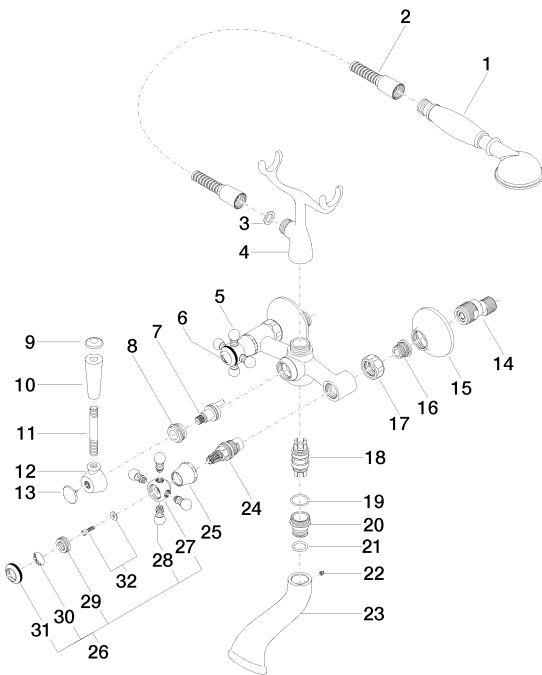

Bathtub - Madison

Tub mixer for wall-mounted installation with hand shower set - polished chrome

Article number: 25 023 360-00 0010

- 6-1/4" Projection
- Hand shower: Standard spray
- Spout: Rectangular aerator
- Hand shower bracket
- Tub / shower diverter
- Flange diameter 2-3/4"
- 1/2" connection
- Center to center 6"
- Metal shower hose 49-1/4" with anti-twist device
- Spout flow rate max. 6.9 gpm
- Hand shower water flow rate limited to max. 2 gpm

Flow rate chart

Bathtub - Madison

Tub mixer for wall-mounted installation with hand shower set - polished chrome

Article number: 25 023 360-00 0010

Other surface finishes

platinum matte

25 023 360-06 0010

platinum

Bathtub - Madison

Tub mixer for wall-mounted installation with hand shower set - polished chrome

Article number: 25 023 360-00 0010

Spare parts list

Number	Item Number	Designation	Number of units
1	28 002 970-00 0010	Metal hand shower with porcelain (white) handle - polished chrome	1
2	28 104 970-00	Metal shower hose 1/2" x 1/2" x 49-1/4" - polished chrome	1
3	09 14 20 002 90	seal	1
4	04 17 20 010 00-00	holder	1
5	04 20 36 002 07-00	handle (hot)	1
6	09 26 01 011 90	accessories	1
7	04 15 01 001 00 90	diverter	1
8	09 23 10 007 90	nut	1
9	09 30 30 062-00	screw	1
10	11 170 370-00	Lever insert - polished chrome	1
11	09 28 22 013 90	pipe	1
12	09 18 20 011-00	base	1
13	09 30 30 064-00	screw	1
14	04 11 04 030 00 90	connection	2
15	09 27 39 010-00	rosette	2
16	04 29 05 014 00 90	nipple	2
17	09 23 30 010-00	nut	2
18	04 21 10 010 00 90	insert	1
19	09 14 10 056 90	seal	1
20	09 24 03 123 20 90	nipple	1
21	09 14 10 022 90	seal	1
22	09 31 11 030 90	pin	1
23	09 11 06 033 20-00	spout	1
24	90 90 03 131 00 90	top	2
25	09 21 02 055-00	cover	2
26	04 20 36 002 06-00	handle (cold)	1
27	09 20 36 002-00	handle	2
28	09 20 36 004-00	handle	8
29	09 20 83 006 90	handle	2
30	09 26 01 010 90	accessories	1
31	09 20 36 005-00	handle	2
32	04 30 30 029 00 90	fixing set	2