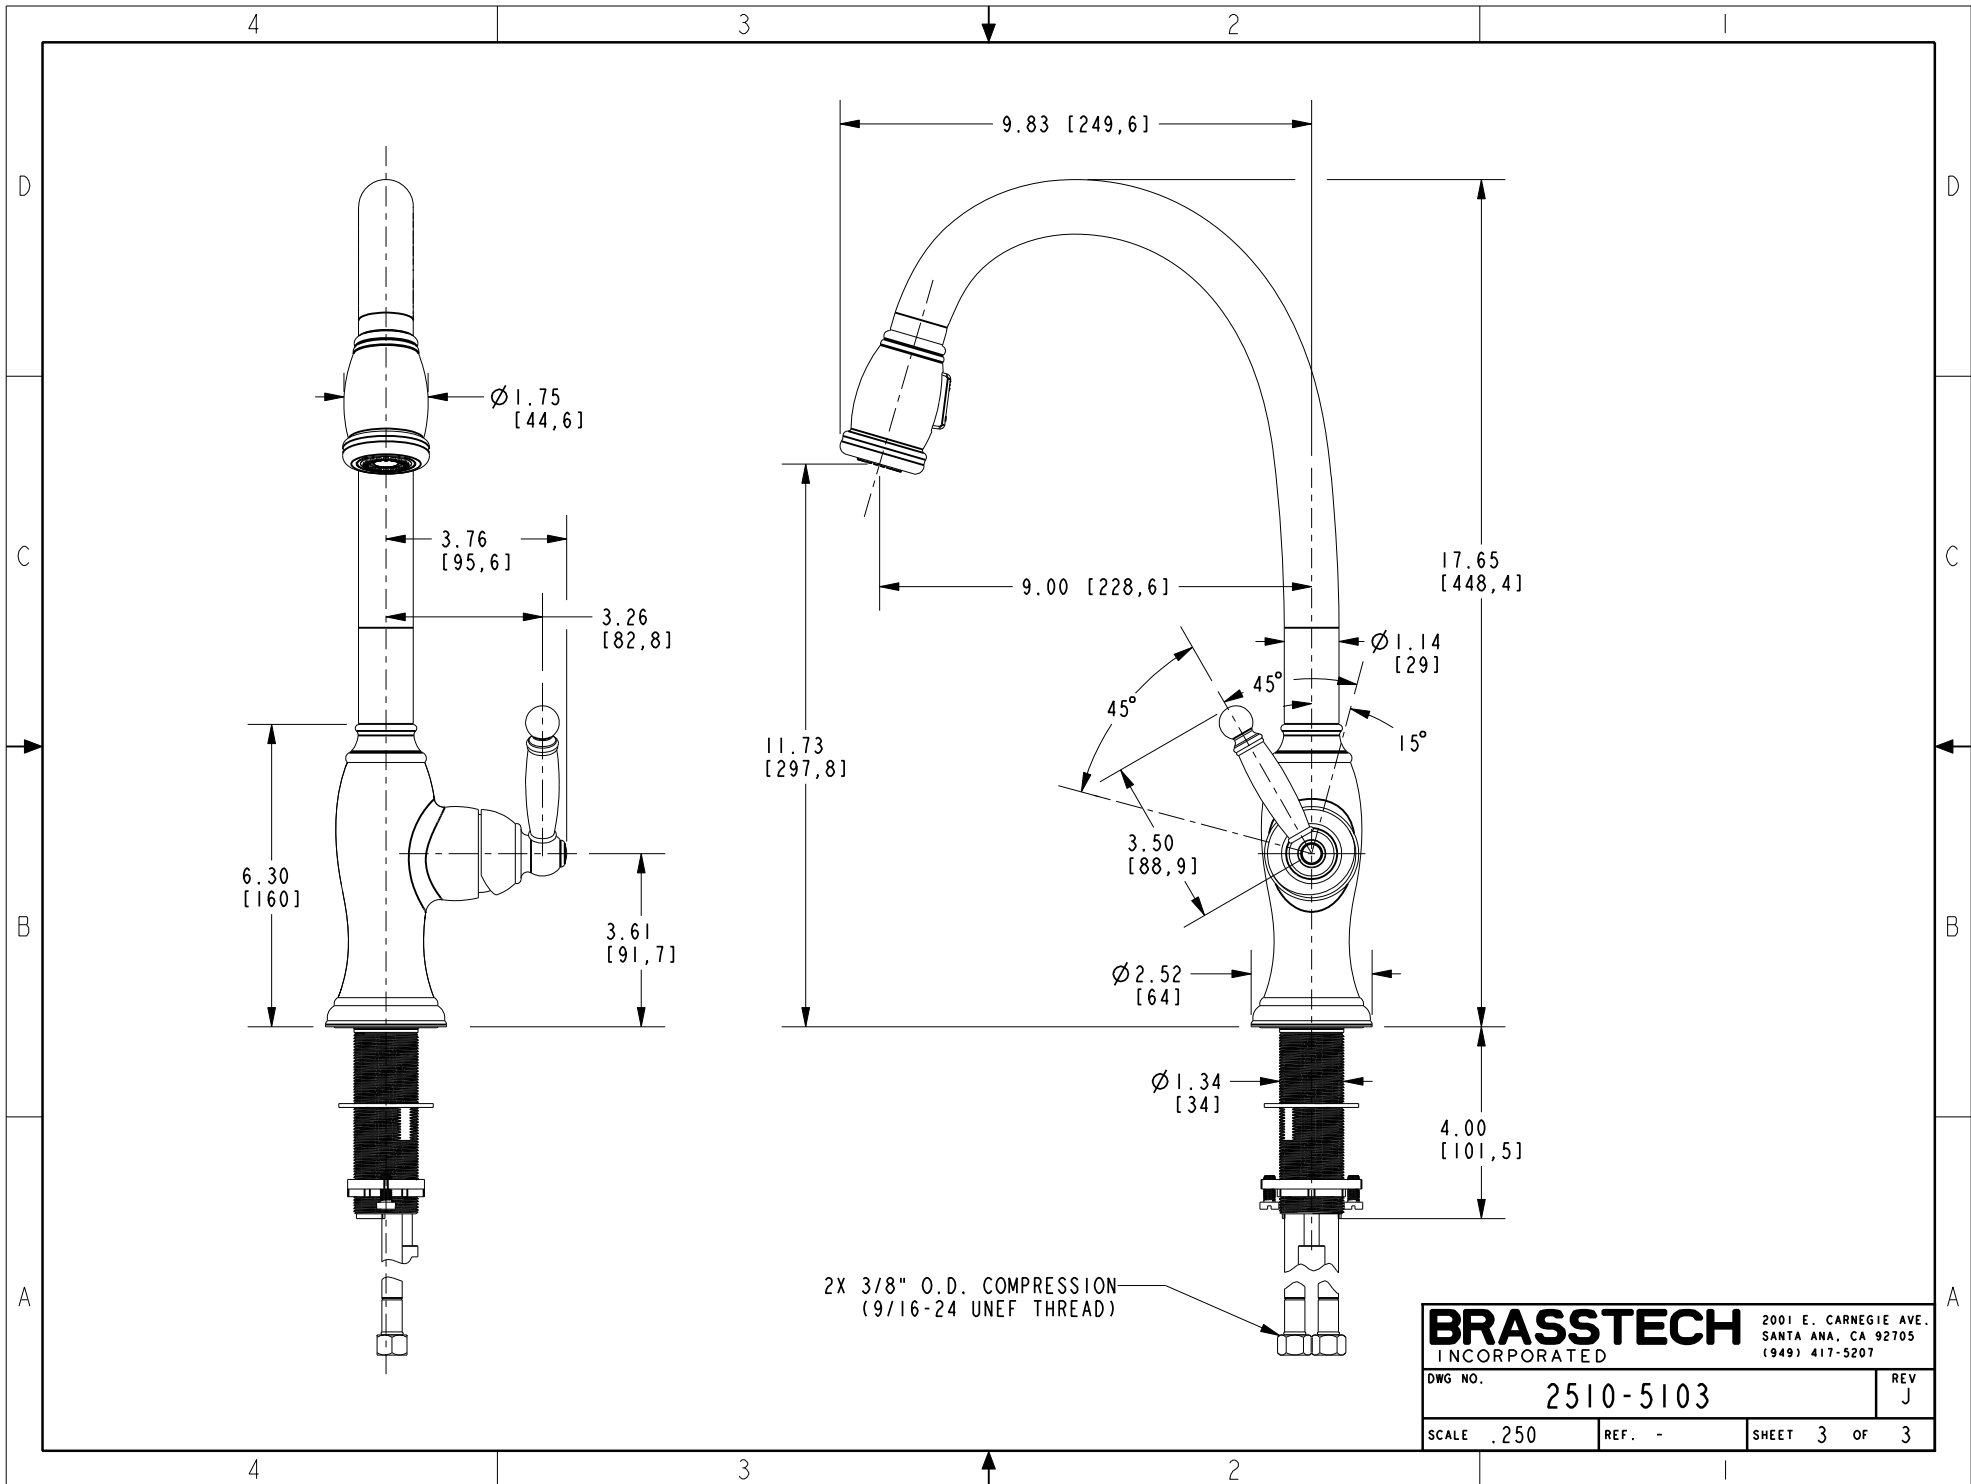

BRASSTECH		2001 E. CARNEGIE AVE.
INCORPORATED		SANTA ANA, CA 92705
		(949) 417-5207
DWG NO.	2510-5103	REV J
SCALE .200	REF. -	SHEET 2 OF 3

BRASSTECH		2001 E. CARNEGIE AVE. SANTA ANA, CA 92705 (949) 417-5207	
DWG NO.	2510-5103	REV	J
SCALE .250	REF. -	SHEET 3	OF 3