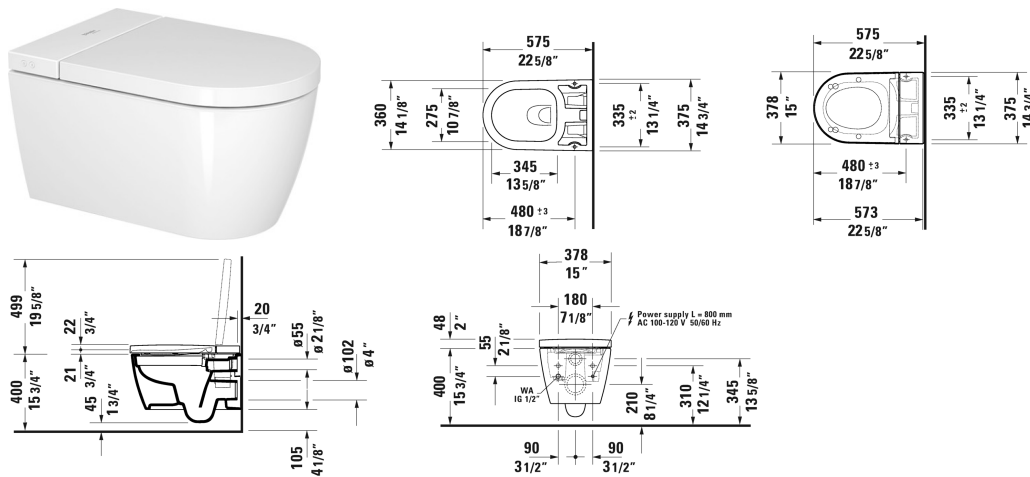

ME by Starck Toilet wall-mounted Duravit Rimless for SensoWash® f # 251009..92

< 14 3/4" Inch >

Toilet wall-mounted Duravit Rimless for SensoWash® f	Dimension	Weight	Order number
rimless, washdown model, only in combination with SensoWash f, cUPC® listed*			
Colors			
Variant			
1.28/0.8 gpf	14 3/4" x 22 5/8" Inch	55.1 lb	251009..92
Infobox			
Choose suitable pre-installation kit or connecting set depending on in-wall carrier selection, Wall-mounted toilet is ADA compliant, when installed with a seat height of 17" - 19" from the finished floor, If 2x6" carrier is used, # 005072 is mandatory for SensoWash® installation during rough-in stage, Not available with WonderGliss, In-wall tank & carrier and actuator plate required for installation / Refer to page XXX			
Pre-installation set in combination with SensoWash, for in-wall carrier with horizontal support without shower toilet pre-installation/conduit pipe			005072
Connecting set in combination with SensoWash Starck f			100731
Sigma 01 flush plate, dual flush for toilets, White	9 5/8" x 6 1/2" Inch		115770
Geberit in-wall tank and carrier for toilets	19 3/4" x 3 1/8" Inch	37.5 lb	111798
Geberit in-wall tank and carrier for toilets	19 3/4" x 5 1/2" Inch	40.8 lb	111335
Noise reduction gasket for wall-mounted toilet		0.7 lb	005064
Suitable products			

All drawings contain the necessary measurements which are subject to standard tolerances. They are stated in inch & mm and are non-binding. Exact measurements, in particular for customized installation scenarios, can only be taken from the finished ceramic piece.