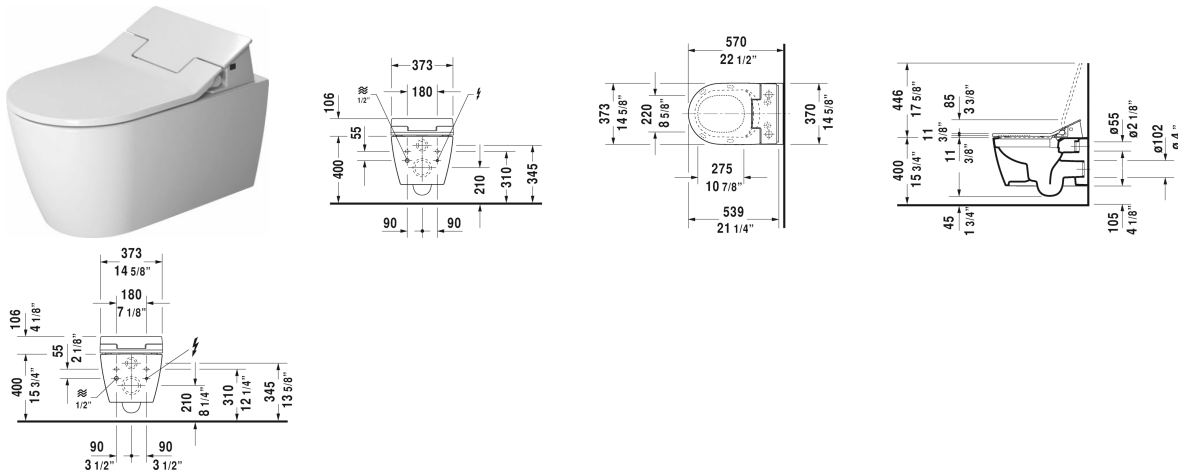

ME by Starck Toilet wall-mounted Duravit Rimless for SensoWash® & # 252959..92 / 252959..92

< 14 3/8" Inch >

Toilet wall-mounted Duravit Rimless for SensoWash®	Dimension	Weight	Order number
rimless, washdown model, Durafix included, only in combination with SensoWash, connecting elements for SensoWash with concealed connections included, cUPC® listed*			
Colors			
00 White 20 HygieneGlaze (an antibacterial ceramic glaze that provides almost indefinite effectiveness)			
Variant			
◆ 1.28/0.8 gpf	14 3/8" x 22 1/2" Inch	57.3 lb	252959..92
◆ 1.28/0.8 gpf	14 3/8" x 22 1/2" Inch	57.3 lb	252959..92
Infobox			
Durafix for concealed installation is included, In-wall tank & carrier and actuator plate required for installation / Refer to page XXX, Wall-mounted toilet is ADA compliant, when installed with a seat height of 17" - 19" from the finished floor, * Complies with following standards: ASME A112.19.2/CSA B45.1 and ASME A112.19.14, If 2x4" carrier is used, # 100691 is mandatory for SensoWash® installation			
Sanitary ceramics with the special WonderGliss surface finish will remain clean and attractive-looking for a long time to come. When ordering WonderGliss please add a "1" as eleventh digit to the model number.			
Connecting set in combination with SensoWash shower-toilet seat, for in-wall carriers H=32 1/4" - 39 3/8", with conduit pipe for connection inside the tank			100730
Connecting set in combination with SensoWash shower-toilet seat			100691

All drawings contain the necessary measurements which are subject to standard tolerances. They are stated in inch & mm and are non-binding. Exact measurements, in particular for customized installation scenarios, can only be taken from the finished ceramic piece.