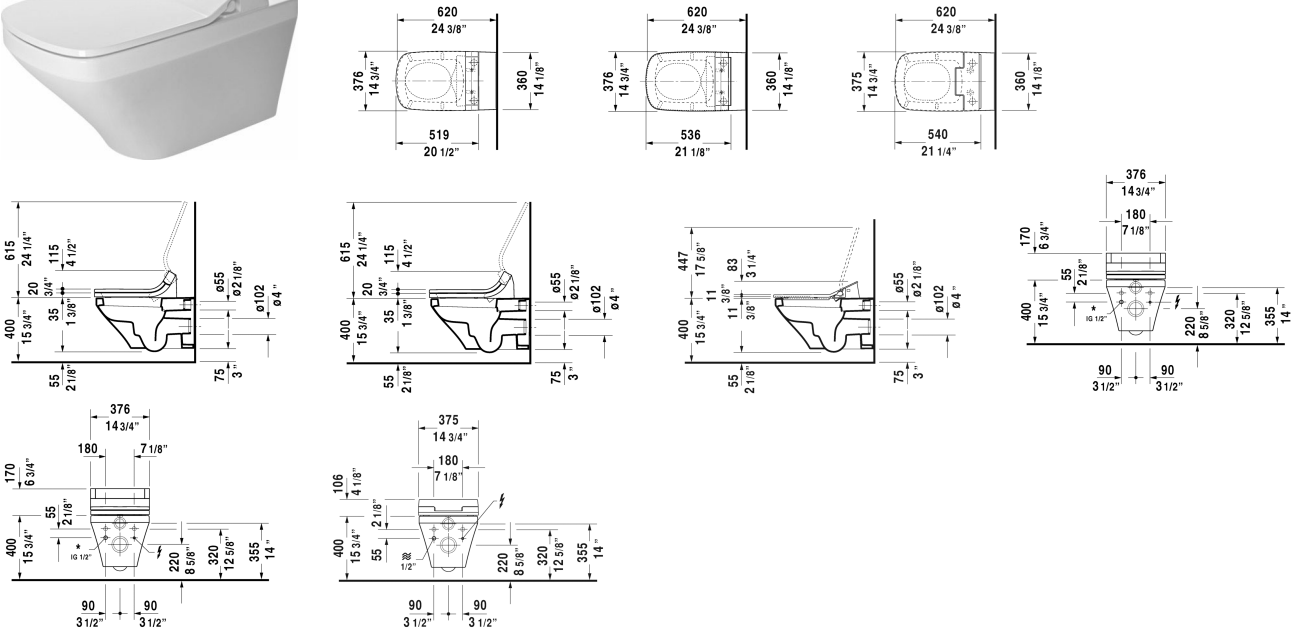

DuraStyle Toilet wall-mounted for SensoWash® & # 253759..92 | < 14 5/8" X 24 3/8" Inch > / 253759..92

Toilet wall-mounted for SensoWash®	Dimension	Weight	Order number
washdown model, only in combination with SensoWash, connecting elements for SensoWash with concealed connections included, Durafix included, cUPC® listed*			
Colors			
00 White 20 HygieneGlaze (an antibacterial ceramic glaze that provides almost indefinite effectiveness)			
Variant			
● 1.6/0.8 gpf	14 5/8" X 24 3/8" Inch	68 lb	253759..92
● 1.6/0.8 gpf	14 5/8" X 24 3/8" Inch	68 lb	253759..92
Infobox			
Durafix for concealed installation is included, In-wall tank & carrier and actuator plate required for installation / Refer to page XXX, Wall-mounted toilet is ADA compliant, when installed with a seat height of 17" - 19" from the finished floor, * Complies with following standards: ASME A112.19.2/CSA B45.1 and ASME A112.19.14, If 2x4" carrier is used, # 100691 is mandatory for SensoWash® installation			
Sanitary ceramics with the special WonderGliss surface finish will remain clean and attractive-looking for a long time to come. When ordering WonderGliss please add a "1" as eleventh digit to the model number.			