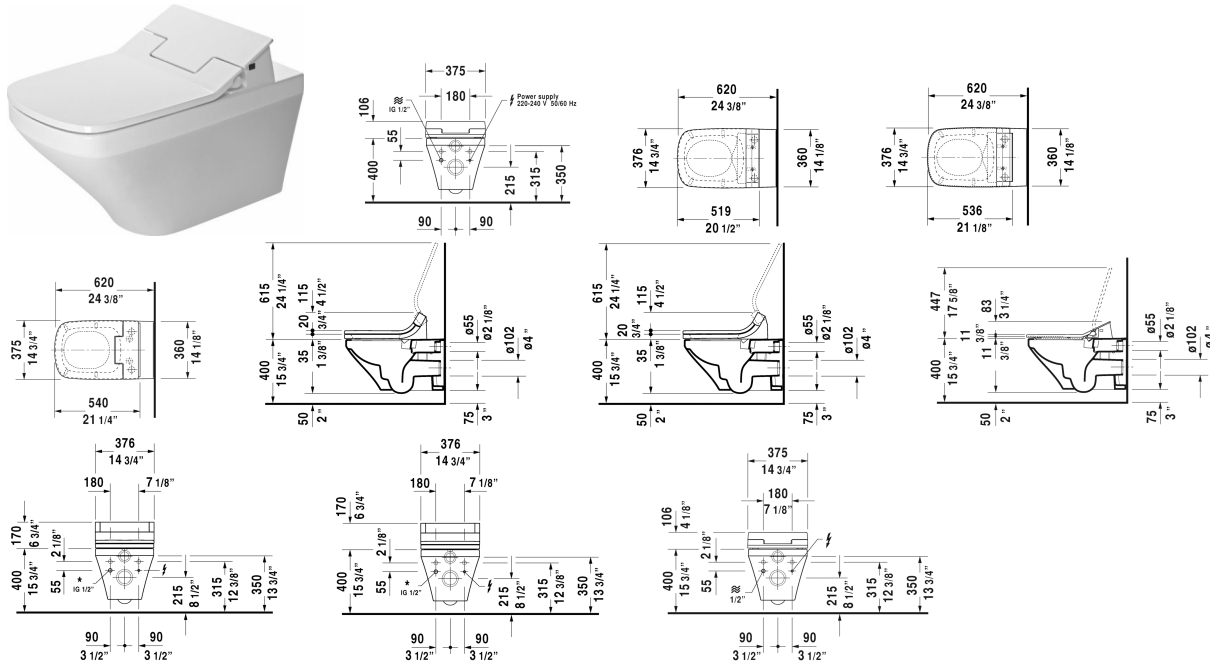

DuraStyle Toilet wall-mounted Duravit Rimless for SensoWash® | < 14 5/8" X 24 3/8" Inch >
 # 254259..92 / 254259..92

Toilet wall-mounted Duravit Rimless for SensoWash®	Dimension	Weight	Order number
rimless, washdown model, only in combination with SensoWash, connecting elements for SensoWash with concealed connections included, Durafix included, cUPC® listed*			
Colors			
00 White 20 HygieneGlaze (an antibacterial ceramic glaze that provides almost indefinite effectiveness)			
Variant			
● 1.6/0.8 gpf	14 5/8" X 24 3/8" Inch	62.4 lb	254259..92
● 1.6/0.8 gpf	14 5/8" X 24 3/8" Inch	62.4 lb	254259..92
Infobox			
In-wall tank & carrier and actuator plate required for installation / Refer to page XXX, Durafix for concealed installation is included, Wall-mounted toilet is ADA compliant, when installed with a seat height of 17" - 19" from the finished floor, * Complies with following standards: ASME A112.19.2/CSA B45.1 and ASME A112.19.14, If 2x4" carrier is used, # 100691 is mandatory for SensoWash® installation			
Sanitary ceramics with the special WonderGliss surface finish will remain clean and attractive-looking for a long time to come. When ordering WonderGliss please add a "1" as eleventh digit to the model number.			