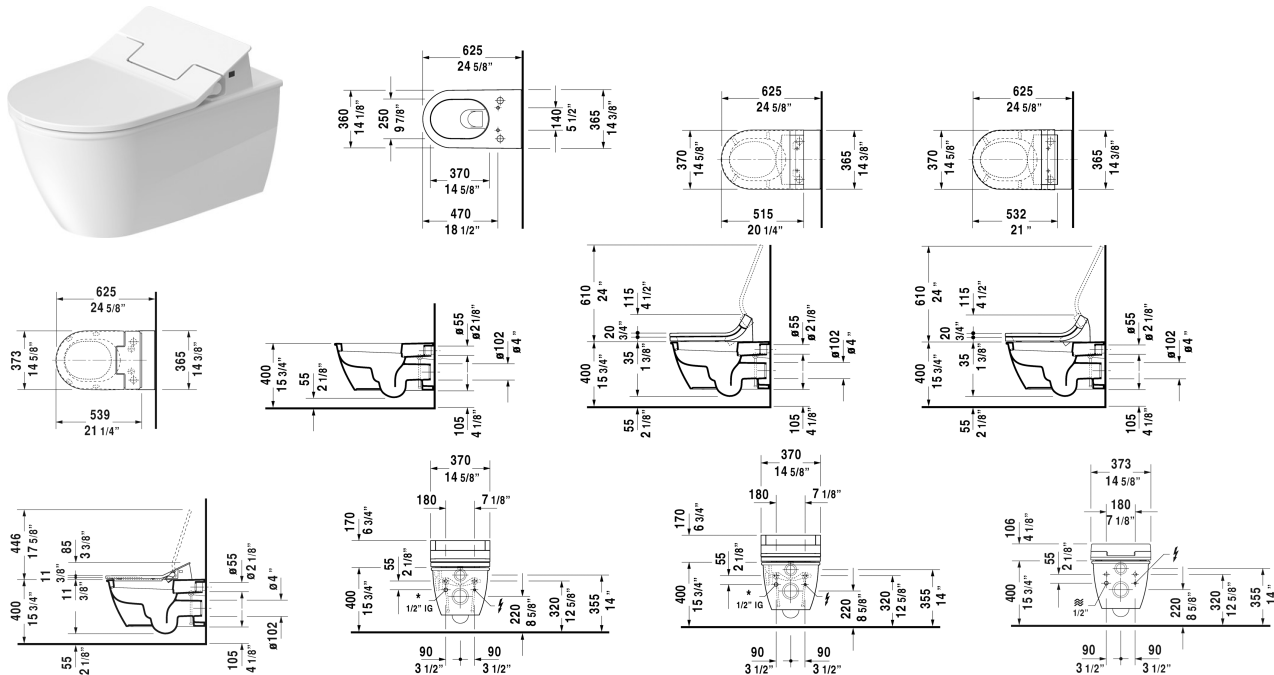

**Darling New Toilet wall-mounted for SensoWash® ♂ # 254459..92 / 254459..92**

< 14 5/8" Inch >

Toilet wall-mounted for SensoWash®	Dimension	Weight	Order number
washdown model, only in combination with SensoWash, connecting elements for SensoWash with concealed connections included, Durafix included, cUPC® listed*			
<b>Colors</b>			
00 White 20 HygieneGlaze (an antibacterial ceramic glaze that provides almost indefinite effectiveness)			
<b>Variant</b>			
♣ 1.6/0.8 gpf	14 5/8" x 24 3/8" Inch	60.4 lb	254459..92
♣ 1.6/0.8 gpf	14 5/8" x 24 3/8" Inch	60.4 lb	254459..92
<b>Infobox</b>			
Durafix for concealed installation is included, In-wall tank & carrier and actuator plate required for installation / Refer to page XXX, Wall-mounted toilet is ADA compliant, when installed with a seat height of 17" - 19" from the finished floor, * Complies with following standards: ASME A112.19.2/CSA B45.1 and ASME A112.19.14, If 2x4" carrier is used, # 100691 is mandatory for SensoWash® installation			
Sanitary ceramics with the special WonderGliss surface finish will remain clean and attractive-looking for a long time to come. When ordering WonderGliss please add a "1" as eleventh digit to the model number.			