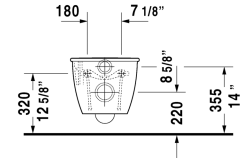

Darling New Toilet wall-mounted ☺ # 254509..92 / 254509..92

< 14 5/8" Inch >

Toilet wall-mounted	Dimension	Weight	Order number
washdown model, Durafix included, cUPC® listed*			
Colors			
00 White 20 HygieneGlaze (an antibacterial ceramic glaze that provides almost indefinite effectiveness)			
Variant			
● 1.6/0.8 gpf	14 5/8" x 21 1/4" Inch	51.4 lb	254509..92
● 1.6/0.8 gpf	14 5/8" x 21 1/4" Inch	51.4 lb	254509..92
Infobox			
* Complies with following standards: ASME A112.19.2/CSA B45.1 and ASME A112.19.14, Durafix for concealed installation is included, In-wall tank & carrier and actuator plate required for installation / Refer to page XXX, Wall-mounted toilet is ADA compliant, when installed with a seat height of 17" - 19" from the finished floor			
Sanitary ceramics with the special WonderGliss surface finish will remain clean and attractive-looking for a long time to come. When ordering WonderGliss please add a "1" as eleventh digit to the model number.			
Sigma 01 flush plate, dual flush for toilets, White	9 5/8" x 6 1/2" Inch		115770
Geberit in-wall tank and carrier for toilets	19 3/4" x 3 1/8" Inch	37.5 lb	111798
Geberit in-wall tank and carrier for toilets	19 3/4" x 5 1/2" Inch	40.8 lb	111335
Noise reduction gasket for wall-mounted toilet		0.7 lb	005064
Suitable products			
Toilet seat and cover hinges stainless steel, removable, with slow close,			006989
Toilet seat and cover hinges stainless steel, without slow close,			006981

All drawings contain the necessary measurements which are subject to standard tolerances. They are stated in inch & mm and are non-binding. Exact measurements, in particular for customized installation scenarios, can only be taken from the finished ceramic piece.