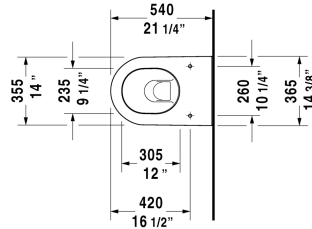

Darling New Toilet wall-mounted ☺ # 254509..92 / 254509..92

< 14 5/8" Inch >

Toilet wall-mounted	Dimension	Weight	Order number
washdown model, Durafix included, cUPC® listed*			
Colors			
00 White 20 HygieneGlaze (an antibacterial ceramic glaze that provides almost indefinite effectiveness)			
Variant			
● 1.6/0.8 gpf	14 5/8" x 21 1/4" Inch	51.4 lb	254509..92
● 1.6/0.8 gpf	14 5/8" x 21 1/4" Inch	51.4 lb	254509..92
Infobox			
* Complies with following standards: ASME A112.19.2/CSA B45.1 and ASME A112.19.14, Durafix for concealed installation is included, In-wall tank & carrier and actuator plate required for installation / Refer to page XXX, Wall-mounted toilet is ADA compliant, when installed with a seat height of 17" - 19" from the finished floor			
Sanitary ceramics with the special WonderGliss surface finish will remain clean and attractive-looking for a long time to come. When ordering WonderGliss please add a "1" as eleventh digit to the model number.			
Sigma 01 flush plate, dual flush for toilets, White	9 5/8" x 6 1/2" Inch		115770
Geberit in-wall tank and carrier for toilets	19 3/4" x 3 1/8" Inch	37.5 lb	111798
Geberit in-wall tank and carrier for toilets	19 3/4" x 5 1/2" Inch	40.8 lb	111335
Noise reduction gasket for wall-mounted toilet		0.7 lb	005064
Suitable products			
Toilet seat and cover hinges stainless steel, removable, with slow close,			006989
Toilet seat and cover hinges stainless steel, without slow close,			006981

All drawings contain the necessary measurements which are subject to standard tolerances. They are stated in inch & mm and are non-binding. Exact measurements, in particular for customized installation scenarios, can only be taken from the finished ceramic piece.