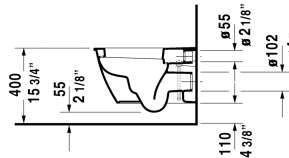

Darling New Toilet wall-mounted ☺ # 254509..92 / 254509..92

< 14 5/8" Inch >

Toilet wall-mounted	Dimension	Weight	Order number
washdown model, Durafix included, cUPC® listed*			
Colors			
00 White 20 HygieneGlaze (an antibacterial ceramic glaze that provides almost indefinite effectiveness)			
Variant			
● 1.6/0.8 gpf	14 5/8" x 21 1/4" Inch	51.4 lb	254509..92
● 1.6/0.8 gpf	14 5/8" x 21 1/4" Inch	51.4 lb	254509..92
Infobox			
* Complies with following standards: ASME A112.19.2/CSA B45.1 and ASME A112.19.14, Durafix for concealed installation is included, In-wall tank & carrier and actuator plate required for installation / Refer to page XXX, Wall-mounted toilet is ADA compliant, when installed with a seat height of 17" - 19" from the finished floor			
Sanitary ceramics with the special WonderGliss surface finish will remain clean and attractive-looking for a long time to come. When ordering WonderGliss please add a "1" as eleventh digit to the model number.			
Sigma 01 flush plate, dual flush for toilets, White	9 5/8" x 6 1/2" Inch		115770
Geberit in-wall tank and carrier for toilets	19 3/4" x 3 1/8" Inch	37.5 lb	111798
Geberit in-wall tank and carrier for toilets	19 3/4" x 5 1/2" Inch	40.8 lb	111335
Noise reduction gasket for wall-mounted toilet		0.7 lb	005064
Suitable products			
Toilet seat and cover hinges stainless steel, removable, with slow close,			006989
Toilet seat and cover hinges stainless steel, without slow close,			006981

All drawings contain the necessary measurements which are subject to standard tolerances. They are stated in inch & mm and are non-binding. Exact measurements, in particular for customized installation scenarios, can only be taken from the finished ceramic piece.