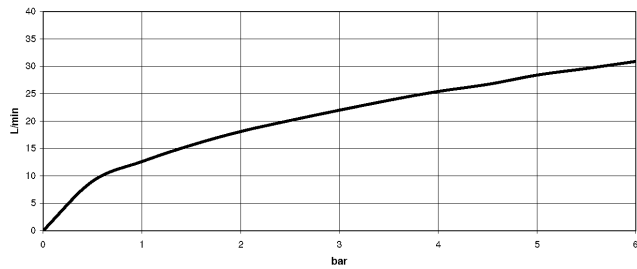

TARA Two-hole bath mixer for free-standing assembly with hand shower set - Chrome

25 943 882 Product version from 5/27/2021

- 220mm projection
 - pivotable spout 180°
 - spout: circular, air-enriched flow
 - Hand shower: COMPACT RAIN, max. flow rate 6.8 l/min (at 3 bar)
 - hand shower with anti-scale system
 - rotary diverter for bath/shower
 - total height 920 mm
 - stand pipes height 628 mm
 - height up to aerator 765 mm
 - slide-on rosettes Ø 90 mm
 - gauge 150 mm
 - metal shower hose 1250mm with integrated anti-twist protection
 - pivotable shower holder on the right foot
 - max. flow 22 l/min at 3 bar flow pressure
 - WRAS
- Intrinsic protection against back flow.**

Required miscellaneous

- Concealed floor mounting - 35 944 970 90**
- max. recess depth mm
 - min. recess depth mm

TARA Two-hole bath mixer for free-standing assembly with hand shower set - Chrome

25 943 882 Product version from 5/27/2021
mm [inches]

Flow rate chart

Codes & Standards

ASME A112.18.1	cUPC	DIN 4109	EN 1717
ISO 3822	Scottish Water Byelaws	UK Water Supply Regulations	Ü-Zeichen

TARA Two-hole bath mixer for free-standing assembly with hand shower set - Chrome