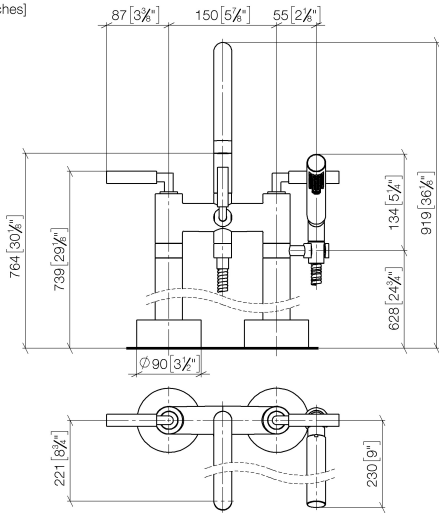

TARA Two-hole bath mixer for free-standing assembly with hand shower set - Chrome

25 943 882 Product version from 5/27/2021

- 220mm projection
 - pivotable spout 180°
 - spout: circular, air-enriched flow
 - Hand shower: COMPACT RAIN, max. flow rate 6.8 l/min (at 3 bar)
 - hand shower with anti-scale system
 - rotary diverter for bath/shower
 - total height 920 mm
 - stand pipes height 628 mm
 - height up to aerator 765 mm
 - slide-on rosettes Ø 90 mm
 - gauge 150 mm
 - metal shower hose 1250mm with integrated anti-twist protection
 - pivotable shower holder on the right foot
 - max. flow 22 l/min at 3 bar flow pressure
 - WRAS
- Intrinsic protection against back flow.**

Required miscellaneous

- Concealed floor mounting - 35 944 970 90**
- max. recess depth mm
 - min. recess depth mm

TARA Two-hole bath mixer for free-standing assembly with hand shower set - Chrome

25 943 882 Product version from 5/27/2021
mm [inches]

Flow rate chart

Codes & Standards

ASME A112.18.1	cUPC	DIN 4109	EN 1717
ISO 3822	Scottish Water Byelaws	UK Water Supply Regulations	Ü-Zeichen

TARA Two-hole bath mixer for free-standing assembly with hand shower set - Chrome