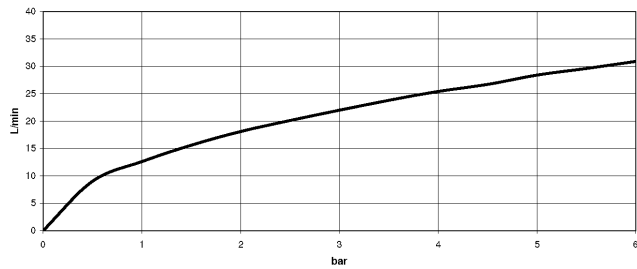

25 943 882 Product version from 5/27/2021

mm [inches]

Flow rate chart

Codes & Standards

ASME A112.18.1	cUPC	DIN 4109	EN 1717
ISO 3822	Scottish Water Byelaws	UK Water Supply Regulations	Ü-Zeichen

TARA Two-hole bath mixer for free-standing assembly with hand shower set - Brushed Platinum