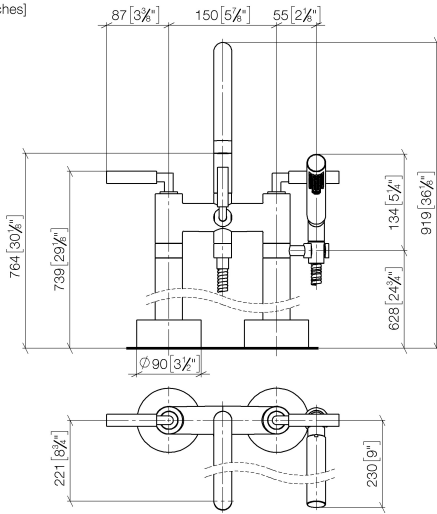

**TARA Two-hole bath mixer for free-standing assembly with hand shower set -
Brushed Platinum**

25 943 882 Product version from 5/27/2021

- 220mm projection
 - pivotable spout 180°
 - spout: circular, air-enriched flow
 - Hand shower: COMPACT RAIN, max. flow rate 6.8 l/min (at 3 bar)
 - hand shower with anti-scale system
 - rotary diverter for bath/shower
 - total height 920 mm
 - stand pipes height 628 mm
 - height up to aerator 765 mm
 - slide-on rosettes Ø 90 mm
 - gauge 150 mm
 - metal shower hose 1250mm with integrated anti-twist protection
 - pivotable shower holder on the right foot
 - max. flow 22 l/min at 3 bar flow pressure
 - WRAS
- Intrinsic protection against back flow.**

Required miscellaneous

- Concealed floor mounting -** 35 944 970 90
- max. recess depth mm
 - min. recess depth mm

TARA Two-hole bath mixer for free-standing assembly with hand shower set - Brushed Platinum

25 943 882 Product version from 5/27/2021

mm [inches]

Flow rate chart

Codes & Standards

ASME A112.18.1	cUPC	DIN 4109	EN 1717
ISO 3822	Scottish Water Byelaws	UK Water Supply Regulations	Ü-Zeichen

TARA Two-hole bath mixer for free-standing assembly with hand shower set - Brushed Platinum