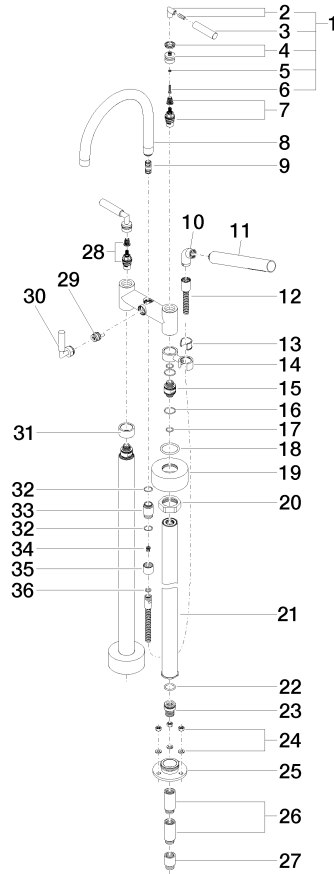

25 943 882 Product version from 5/27/2021

mm [inches]

Flow rate chart

Codes & Standards

ASME A112.18.1	cUPC	DIN 4109	EN 1717
ISO 3822	Scottish Water Byelaws	UK Water Supply Regulations	Ü-Zeichen

TARA Two-hole bath mixer for free-standing assembly with hand shower set - Brushed Platinum

TARA Two-hole bath mixer for free-standing assembly with hand shower set - Brushed Platinum

25 943 882 Product version from 5/27/2021

Spare parts list

No.	Item Number	Name	Quantity used	Delivery time
1	04 20 88 052 00-06	handle	2	10
2	04 18 20 022 00-06	angle	2	10
3	09 20 88 052-06	handle	2	10
4	90 12 12 007 00-06	base	2	10
5	90 30 11 029 00 90	disc	2	2
6	90 30 30 075 00 90	screw	2	2
7	90 90 03 130 00 90	top	1	2
8	90 28 22 222 00-06	spout	1	10
9	90 21 10 011 00 90	diverter	1	2
10	04 24 04 189 00-06	nipple	1	10
11	90 12 11 140 41-06	shower	1	10
12	90 30 02 072 00-06	Metal shower hose 1/2" x 3/8" x 1250 mm - Brushed Platinum	1	10
13	90 18 40 035 00 90	sleeve	1	2
14	04 28 10 029 01-06	holder	1	10
15	09 29 05 021 20 90	nipple	2	2
16	09 14 10 112 90	seal	4	2
17	90 14 10 055 00 90	seal	4	2
18	09 14 10 041 90	seal	2	2
19	09 27 89 025-06	rosette	2	10
20	09 23 30 040-07	nut	2	30
21	04 28 22 009 20-06	connection	2	10
22	09 14 10 081 90	seal	2	2
23	09 24 03 094-07	nipple	2	30
24	04 23 10 023 00 90	fixing set	6	2
25	09 30 11 130-07	connection	2	30
26	09 24 03 081 10 90	extension	4	2
27	09 24 03 080 90	extension	2	2
28	90 90 03 131 00 90	top	1	2
29	90 15 01 005 00 90	insert	1	2
30	90 18 20 025 00-06	diverter	1	-
Spare part can no longer be ordered, please order the replacement item				
31	09 28 10 028-06	sleeve	1	10
32	90 14 10 032 00 90	seal	1	2
33	09 24 03 121-06	nipple	1	10
34	09 23 01 131 90	back-flow preventer	1	2
35	09 21 02 143-06	sleeve	1	10
36	90 14 20 026 00 90	seal	1	2