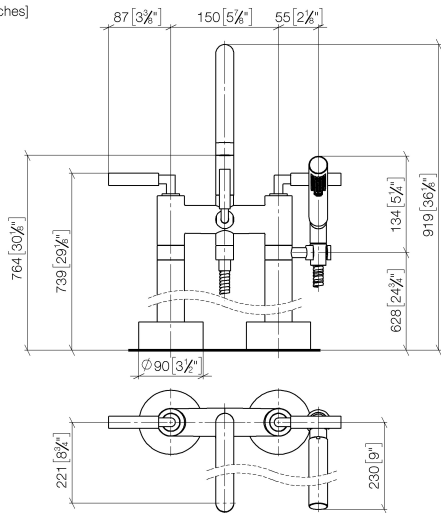

TARA Two-hole bath mixer for free-standing assembly with hand shower set - Brushed Durabronze (23kt Gold)

25 943 882 Product version from 5/27/2021

- 220mm projection
 - pivotable spout 180°
 - spout: circular, air-enriched flow
 - Hand shower: COMPACT RAIN, max. flow rate 6.8 l/min (at 3 bar)
 - hand shower with anti-scale system
 - rotary diverter for bath/shower
 - total height 920 mm
 - stand pipes height 628 mm
 - height up to aerator 765 mm
 - slide-on rosettes Ø 90 mm
 - gauge 150 mm
 - metal shower hose 1250mm with integrated anti-twist protection
 - pivotable shower holder on the right foot
 - max. flow 22 l/min at 3 bar flow pressure
 - WRAS
- Intrinsic protection against back flow.**

Required miscellaneous

Concealed floor mounting -

35 944 970 90

- max. recess depth mm
- min. recess depth mm

TARA Two-hole bath mixer for free-standing assembly with hand shower set - Brushed Durabronz (23kt Gold)

25 943 882 Product version from 5/27/2021
mm [inches]

Flow rate chart

Codes & Standards

DIN 4109

EN 1717

ISO 3822

Scottish Water
Byelaws

UK Water Supply
Regulations