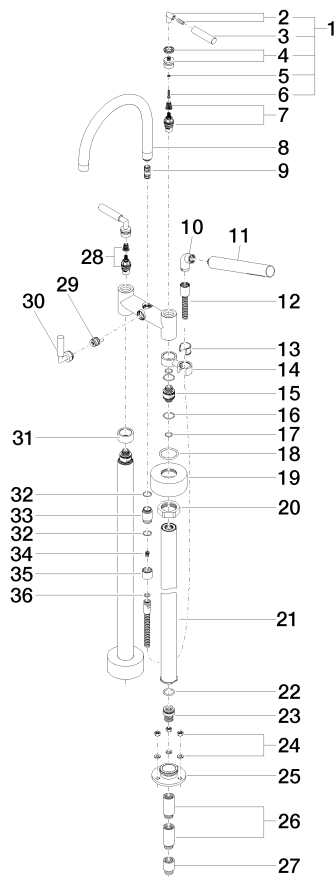

**TARA Two-hole bath mixer for free-standing assembly with hand shower set -
Brushed Durabronz (23kt Gold)**

25 943 882 Product version from 5/27/2021

TARA Two-hole bath mixer for free-standing assembly with hand shower set - Brushed Durabron (23kt Gold)

25 943 882 Product version from 5/27/2021

Spare parts list

No.	Item Number	Name	Quantity used	Delivery time
1	04 20 88 052 00-28	handle	2	20
2	04 18 20 022 00-28	angle	2	-
Spare part can no longer be ordered, please order the replacement item				
3	09 20 88 052-28	handle	2	20
4	90 12 12 007 00-28	base	2	20
5	90 30 11 029 00 90	disc	2	2
6	90 30 30 075 00 90	screw	2	2
7	90 90 03 130 00 90	top	1	2
8	90 28 22 222 00-28	spout	1	20
9	90 21 10 011 00 90	diverter	1	2
10	04 24 04 189 00-28	nipple	1	20
11	90 12 11 140 41-28	shower	1	20
12	90 30 02 072 00-28	Metal shower hose 1/2" x 3/8" x 1250 mm - Brushed Durabron (23kt Gold)	1	20
13	90 18 40 035 00 90	sleeve	1	2
14	04 28 10 029 01-28	holder	1	20
15	09 29 05 021 20 90	nipple	2	2
16	09 14 10 112 90	seal	4	2
17	90 14 10 055 00 90	seal	4	2
18	09 14 10 041 90	seal	2	2
19	09 27 89 025-28	rosette	2	20
20	09 23 30 040-07	nut	2	30
21	04 28 22 009 20-28	connection	2	20
22	09 14 10 081 90	seal	2	2
23	09 24 03 094-07	nipple	2	30
24	04 23 10 023 00 90	fixing set	6	2
25	09 30 11 130-07	connection	2	30
26	09 24 03 081 10 90	extension	4	2
27	09 24 03 080 90	extension	2	2
28	90 90 03 131 00 90	top	1	2
29	90 15 01 005 00 90	insert	1	2
30	90 18 20 025 00-28	diverter	1	20
31	09 28 10 028-28	sleeve	1	20
32	90 14 10 032 00 90	seal	1	2
33	09 24 03 121-28	nipple	1	20
34	09 23 01 131 90	back-flow preventer	1	2
35	09 21 02 143-28	sleeve	1	20
36	90 14 20 026 00 90	seal	1	2