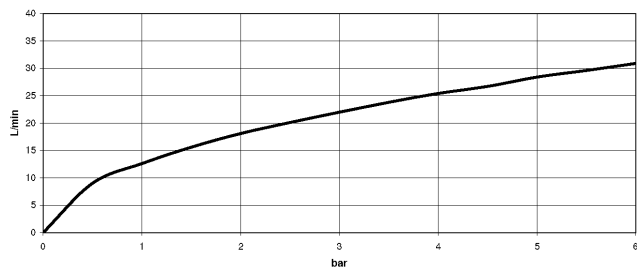

TARA Two-hole bath mixer for free-standing assembly with hand shower set - Brushed Durabronze (23kt Gold)

25 943 882 Product version from 5/27/2021

- 220mm projection
 - pivotable spout 180°
 - spout: circular, air-enriched flow
 - Hand shower: COMPACT RAIN, max. flow rate 6.8 l/min (at 3 bar)
 - hand shower with anti-scale system
 - rotary diverter for bath/shower
 - total height 920 mm
 - stand pipes height 628 mm
 - height up to aerator 765 mm
 - slide-on rosettes Ø 90 mm
 - gauge 150 mm
 - metal shower hose 1250mm with integrated anti-twist protection
 - pivotable shower holder on the right foot
 - max. flow 22 l/min at 3 bar flow pressure
 - WRAS
- Intrinsic protection against back flow.**

25 943 882 Product version from 5/27/2021
mm [inches]

Flow rate chart

Codes & Standards

DIN 4109

EN 1717

ISO 3822

Scottish Water
Byelaws

UK Water Supply
Regulations