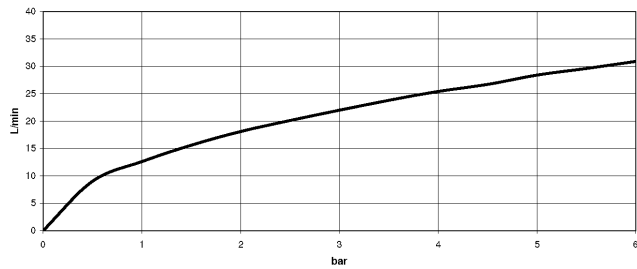

mm [inches]

Flow rate chart

Codes & Standards

ASME A112.18.1	cUPC	DIN 4109	EN 1717
ISO 3822	Scottish Water Byelaws	UK Water Supply Regulations	Ü-Zeichen

TARA Two-hole bath mixer for free-standing assembly with hand shower set - Matte Black