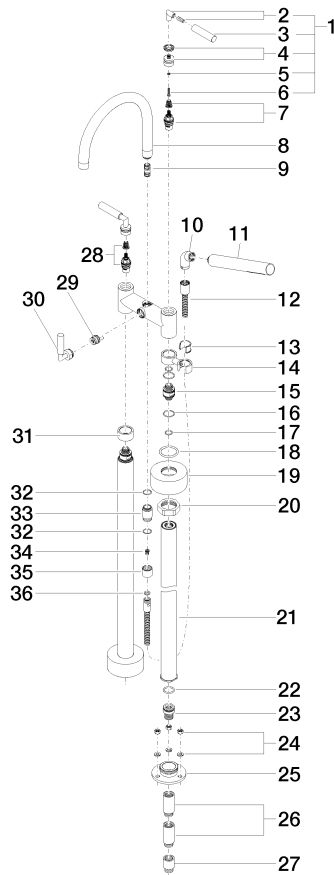

mm [inches]

Flow rate chart

Codes & Standards

ASME A112.18.1	cUPC	DIN 4109	EN 1717
ISO 3822	Scottish Water Byelaws	UK Water Supply Regulations	Ü-Zeichen

TARA Two-hole bath mixer for free-standing assembly with hand shower set - Matte Black

TARA Two-hole bath mixer for free-standing assembly with hand shower set - Matte Black

25 943 882 Product version from 5/27/2021

Spare parts list

No.	Item Number	Name	Quantity used	Delivery time
1	04 20 88 052 00-33	handle	2	30
2	04 18 20 022 00-33	angle	2	30
3	09 20 88 052-33	handle	2	30
4	90 12 12 007 00-33	base	2	30
5	90 30 11 029 00 90	disc	2	2
6	90 30 30 075 00 90	screw	2	2
7	90 90 03 130 00 90	top	1	2
8	90 28 22 222 00-33	spout	1	30
9	90 21 10 011 00 90	diverter	1	2
10	04 24 04 189 00-33	nipple	1	30
11	90 12 11 140 41-33	shower	1	30
12	90 30 02 072 00-33	Metal shower hose 1/2" x 3/8" x 1250 mm - Matte Black	1	30
13	90 18 40 035 00 90	sleeve	1	2
14	04 28 10 029 01-33	holder	1	30
15	09 29 05 021 20 90	nipple	2	2
16	09 14 10 112 90	seal	4	2
17	90 14 10 055 00 90	seal	4	2
18	09 14 10 041 90	seal	2	2
19	09 27 89 025-33	rosette	2	30
20	09 23 30 040-07	nut	2	30
21	04 28 22 009 20-33	connection	2	30
22	09 14 10 081 90	seal	2	2
23	09 24 03 094-07	nipple	2	30
24	04 23 10 023 00 90	fixing set	6	2
25	09 30 11 130-07	connection	2	30
26	09 24 03 081 10 90	extension	4	2
27	09 24 03 080 90	extension	2	2
28	90 90 03 131 00 90	top	1	2
29	90 15 01 005 00 90	insert	1	2
30	90 18 20 025 00-33	diverter	1	-
Spare part can no longer be ordered, please order the replacement item				
31	09 28 10 028-33	sleeve	1	30
32	90 14 10 032 00 90	seal	1	2
33	09 24 03 121-33	nipple	1	30
34	09 23 01 131 90	back-flow preventer	1	2
35	09 21 02 143-33	sleeve	1	30
36	90 14 20 026 00 90	seal	1	2