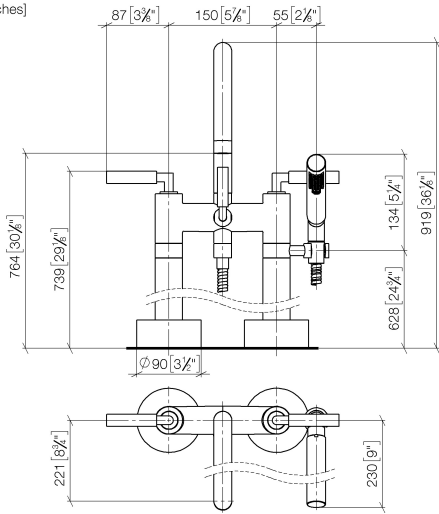

TARA Two-hole bath mixer for free-standing assembly with hand shower set - Matte Black

25 943 882 Product version from 5/27/2021

- 220mm projection
 - pivotable spout 180°
 - spout: circular, air-enriched flow
 - Hand shower: COMPACT RAIN, max. flow rate 6.8 l/min (at 3 bar)
 - hand shower with anti-scale system
 - rotary diverter for bath/shower
 - total height 920 mm
 - stand pipes height 628 mm
 - height up to aerator 765 mm
 - slide-on rosettes Ø 90 mm
 - gauge 150 mm
 - metal shower hose 1250mm with integrated anti-twist protection
 - pivotable shower holder on the right foot
 - max. flow 22 l/min at 3 bar flow pressure
 - WRAS
- Intrinsic protection against back flow.**

Required miscellaneous

- Concealed floor mounting -** 35 944 970 90
- max. recess depth mm
 - min. recess depth mm

TARA Two-hole bath mixer for free-standing assembly with hand shower set - Matte Black

25 943 882 Product version from 5/27/2021

mm [inches]

Flow rate chart

Codes & Standards

ASME A112.18.1	cUPC	DIN 4109	EN 1717
ISO 3822	Scottish Water Byelaws	UK Water Supply Regulations	Ü-Zeichen

TARA Two-hole bath mixer for free-standing assembly with hand shower set - Matte Black