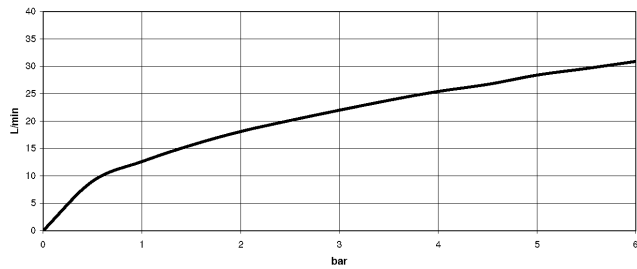

**TARA Two-hole bath mixer for free-standing assembly with hand shower set -
Champagne (22kt Gold)**

25 943 882 Product version from 5/27/2021

- 220mm projection
 - pivotable spout 180°
 - spout: circular, air-enriched flow
 - Hand shower: COMPACT RAIN, max. flow rate 6.8 l/min (at 3 bar)
 - hand shower with anti-scale system
 - rotary diverter for bath/shower
 - total height 920 mm
 - stand pipes height 628 mm
 - height up to aerator 765 mm
 - slide-on rosettes Ø 90 mm
 - gauge 150 mm
 - metal shower hose 1250mm with integrated anti-twist protection
 - pivotable shower holder on the right foot
 - max. flow 22 l/min at 3 bar flow pressure
 - WRAS
- Intrinsic protection against back flow.**

Required miscellaneous

- Concealed floor mounting -** 35 944 970 90
- max. recess depth mm
 - min. recess depth mm

TARA Two-hole bath mixer for free-standing assembly with hand shower set - Champagne (22kt Gold)

25 943 882 Product version from 5/27/2021
mm [inches]

Flow rate chart

Codes & Standards

DIN 4109

ISO 3822

Scottish Water
Byelaws

UK Water Supply
Regulations

Ü-Zeichen