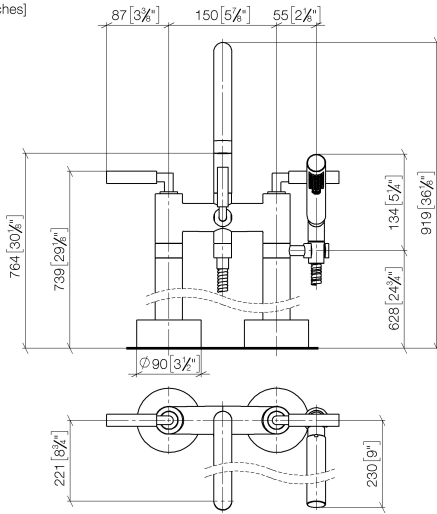

**TARA Two-hole bath mixer for free-standing assembly with hand shower set -
Champagne (22kt Gold)**

25 943 882 Product version from 5/27/2021

- 220mm projection
 - pivotable spout 180°
 - spout: circular, air-enriched flow
 - Hand shower: COMPACT RAIN, max. flow rate 6.8 l/min (at 3 bar)
 - hand shower with anti-scale system
 - rotary diverter for bath/shower
 - total height 920 mm
 - stand pipes height 628 mm
 - height up to aerator 765 mm
 - slide-on rosettes Ø 90 mm
 - gauge 150 mm
 - metal shower hose 1250mm with integrated anti-twist protection
 - pivotable shower holder on the right foot
 - max. flow 22 l/min at 3 bar flow pressure
 - WRAS
- Intrinsic protection against back flow.**

Required miscellaneous

- Concealed floor mounting -** 35 944 970 90
- max. recess depth mm
 - min. recess depth mm

TARA Two-hole bath mixer for free-standing assembly with hand shower set - Champagne (22kt Gold)

25 943 882 Product version from 5/27/2021
mm [inches]

Flow rate chart

Codes & Standards

DIN 4109

ISO 3822

Scottish Water
Byelaws

UK Water Supply
Regulations

Ü-Zeichen