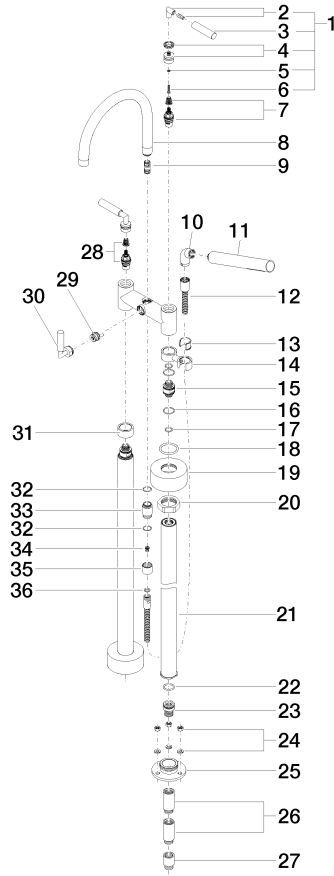

TARA Two-hole bath mixer for free-standing assembly with hand shower set - Champagne (22kt Gold)

25 943 882 Product version from 5/27/2021

Certificates

WRAS_2212

LGA_18

**TARA Two-hole bath mixer for free-standing assembly with hand shower set -
Champagne (22kt Gold)**

25 943 882 Product version from 5/27/2021

TARA Two-hole bath mixer for free-standing assembly with hand shower set - Champagne (22kt Gold)

25 943 882 Product version from 5/27/2021

Spare parts list

No.	Item Number	Name	Quantity used	Delivery time
1	04 20 88 052 00-47	handle	2	30
2	04 18 20 022 00-47	angle	2	60
3	09 20 88 052-47	handle	2	30
4	90 12 12 007 00-47	base	2	30
5	90 30 11 029 00 90	disc	2	2
6	90 30 30 075 00 90	screw	2	2
7	90 90 03 130 00 90	top	1	2
8	90 28 22 222 00-47	spout	1	30
9	90 21 10 011 00 90	diverter	1	2
10	04 24 04 189 00-47	nipple	1	30
11	90 12 11 140 41-47	shower	1	30
12	90 30 02 072 00-47	Metal shower hose 1/2" x 3/8" x 1250 mm - Champagne (22kt Gold)	1	30
13	90 18 40 035 00 90	sleeve	1	2
14	04 28 10 029 01-47	holder	1	30
15	09 29 05 021 20 90	nipple	2	2
16	09 14 10 112 90	seal	4	2
17	90 14 10 055 00 90	seal	4	2
18	09 14 10 041 90	seal	2	2
19	09 27 89 025-47	rosette	2	30
20	09 23 30 040-07	nut	2	30
21	04 28 22 009 20-47	connection	2	60
22	09 14 10 081 90	seal	2	2
23	09 24 03 094-07	nipple	2	30
24	04 23 10 023 00 90	fixing set	6	2
25	09 30 11 130-07	connection	2	30
26	09 24 03 081 10 90	extension	4	2
27	09 24 03 080 90	extension	2	2
28	90 90 03 131 00 90	top	1	2
29	90 15 01 005 00 90	insert	1	2
30	90 18 20 025 00-47	diverter	1	30
31	09 28 10 028-47	sleeve	1	30
32	90 14 10 032 00 90	seal	1	2
33	09 24 03 121-47	nipple	1	30
34	09 23 01 131 90	back-flow preventer	1	2
35	09 21 02 143-47	sleeve	1	30
36	90 14 20 026 00 90	seal	1	2