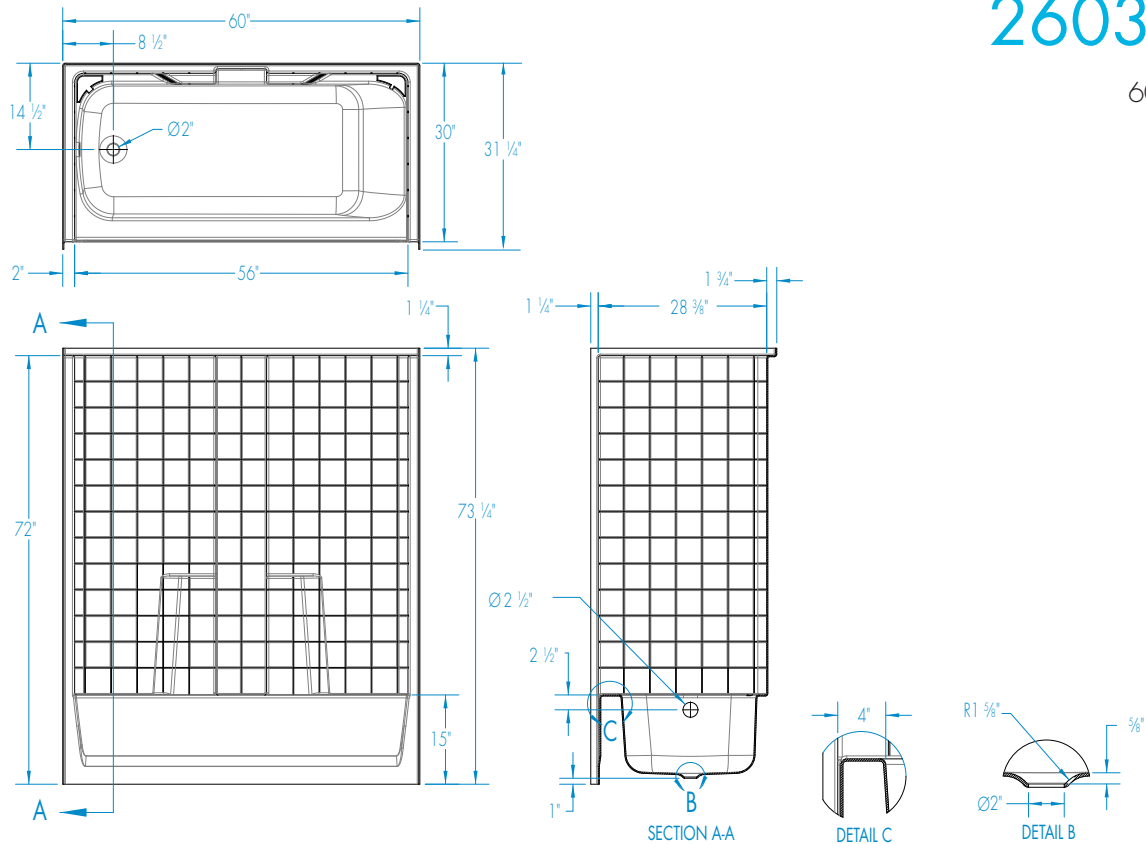

# 26033CT

60 x 30 x 72  
inches

**FEATURES** lbs      Dimensional Tolerance  $\pm \frac{3}{8}$ ". Dimensions needed for site preparation should be measured from the unit. Aquatic assumes no responsibility for preparatory work.

## DIMENSIONS

Specifications	inches
Width: Overall / Net	60
Depth: Overall / Net	31 1/4 / 30
Height: Overall / Net	73 1/4 / 72
Enclosure Opening	56
Skirt Height	15
Drain Rough-In (from Back Wall)	14 1/2
Drain Rough-In (from Side Wall)	2
Drain: Diameter / Clearance	2 / 1

## FRAMING DIMENSIONS inches

Type	D Depth	W Width	H Height	A	B	C
Alcove	31 1/4	60 1/8	-	Box Out	2	14 1/2