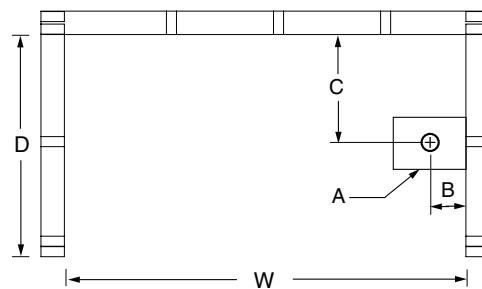

# 26033CT

60 x 30 x 72  
inches

**FEATURES** lbs      Dimensional Tolerance  $\pm \frac{3}{8}$ ". Dimensions needed for site preparation should be measured from the unit. Aquatic assumes no responsibility for preparatory work.

## DIMENSIONS

Specifications	inches
Width: Overall / Net	60
Depth: Overall / Net	31 1/4 / 30
Height: Overall / Net	73 1/4 / 72
Enclosure Opening	56
Skirt Height	15
Drain Rough-In (from Back Wall)	14 1/2
Drain Rough-In (from Side Wall)	2
Drain: Diameter / Clearance	2 / 1

## FRAMING DIMENSIONS inches

Type	D Depth	W Width	H Height	A	B	C
Alcove	31 1/4	60 1/8	-	Box Out	2	14 1/2