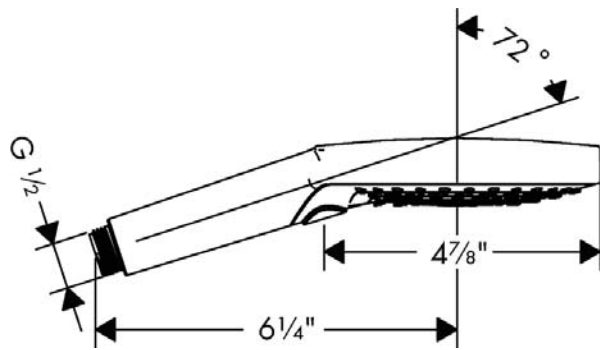

Raindance Select S
Handshower 120 3-Jet P, 1.75 GPM
 Finishes : **chrome** Part no. : **26036001**

Description

Features

- Select button for comfortable alternation of spray modes
- Spray modes: PowderRain, Rain, Whirl
- Flow: 1.8 GPM (6.8 L/Min)
- Fully-finished matching spray face

Item details

Technology

Compliance

Product image

Scale drawing

Raindance Select S
Handshower 120 3-Jet P, 1.75 GPM
Finishes : chrome Part no. : 26036001

Exploded drawing

Year of production: >08/18

Raindance Select S
Handshower 120 3-Jet P, 1.75 GPM
 Finishes : **chrome** Part no. : **26036001**

Spare parts list

Year of production: >08/18

Pos.	Description	Part no.	Price	PU
1	filter	92672000	-	1
2	seal	98058000	-	1