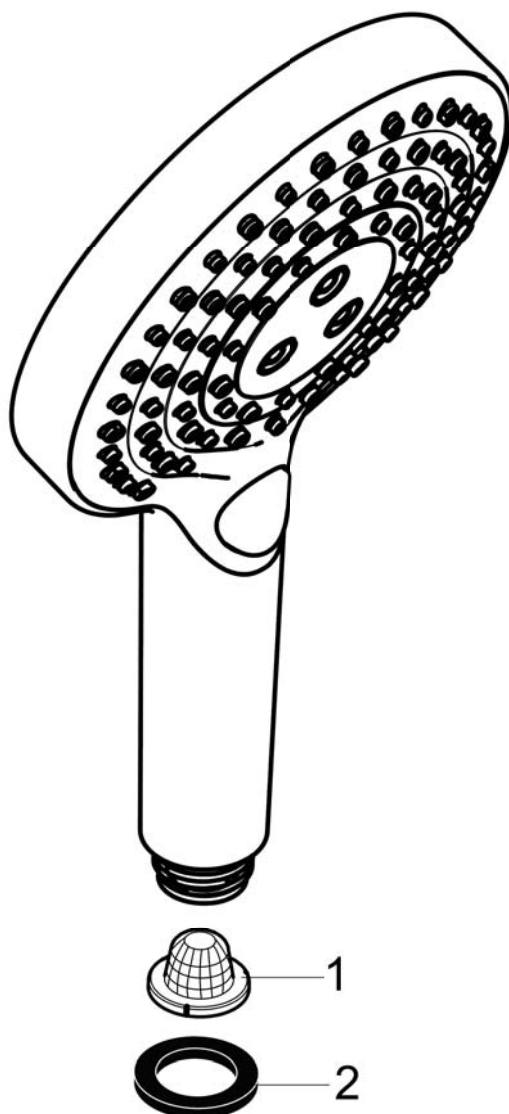

Raindance Select S
Handshower 120 3-Jet P, 1.75 GPM
 Finishes : **chrome** Part no. : **26036001**

Description

Features

- Select button for comfortable alternation of spray modes
- Spray modes: PowderRain, Rain, Whirl
- Flow: 1.8 GPM (6.8 L/Min)
- Fully-finished matching spray face

Item details

Technology

Compliance

Product image

Scale drawing

Raindance Select S
Handshower 120 3-Jet P, 1.75 GPM
Finishes : chrome Part no. : 26036001

Exploded drawing

Year of production: >08/18

Raindance Select S
Handshower 120 3-Jet P, 1.75 GPM
 Finishes : **chrome** Part no. : **26036001**

Spare parts list

Year of production: >08/18

Pos.	Description	Part no.	Price	PU
1	filter	92672000	-	1
2	seal	98058000	-	1