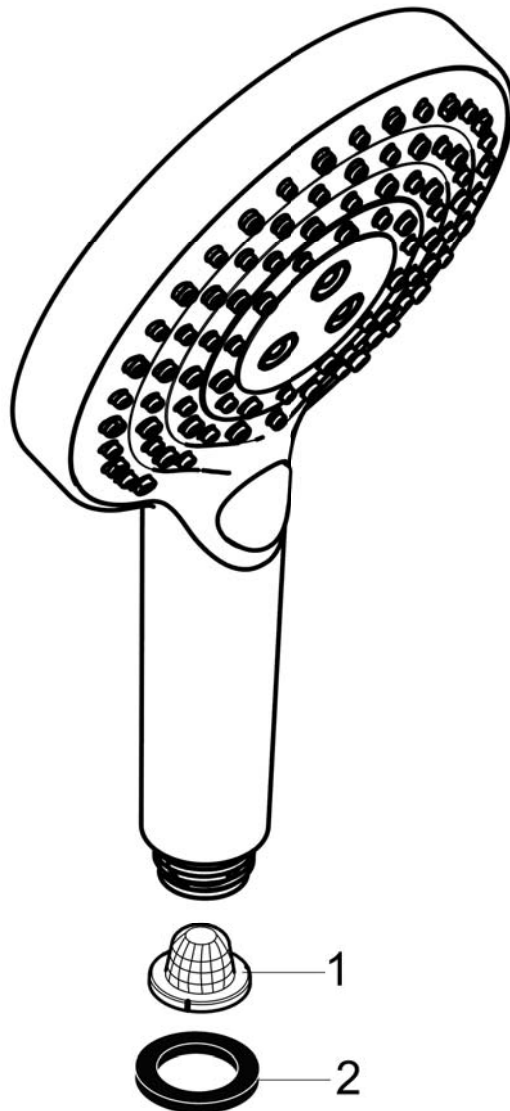

## Product image

## Scale drawing

AXOR ShowerSolutions  
AXOR 120 3-Jet Handshower, 1.75 GPM  
Finishes : chrome Part no. : 26052001

## Exploded drawing

Year of production: >01/19

**AXOR ShowerSolutions**  
**AXOR 120 3-Jet Handshower, 1.75 GPM**  
Finishes : **chrome**    Part no. : **26052001**

## Spare parts list

Year of production: >01/19

Pos.	Description	Part no.	Price	PU
1	filter	92672000	-	1
2	seal	98058000	-	1