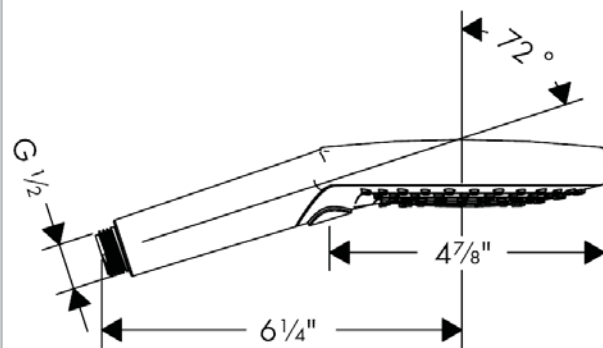

AXOR ShowerSolutions
AXOR 120 3-Jet Handshower, 1.75 GPM
Finishes : **polished black chrome** Part no. : **26052331**

Description

Features

- Select button for comfortable alternation of spray modes
- 87 no-clog spray channels
- Spray modes: PowderRain, Rain, Whirl
- Flow: 1.75 GPM (6.6 L/Min)
- Fully-finished matching spray face

Item details

Technology

Compliance

Product image

Scale drawing

AXOR ShowerSolutions
AXOR 120 3-Jet Handshower, 1.75 GPM
Finishes : polished black chrome Part no. : 26052331

Exploded drawing

Year of production: >01/19