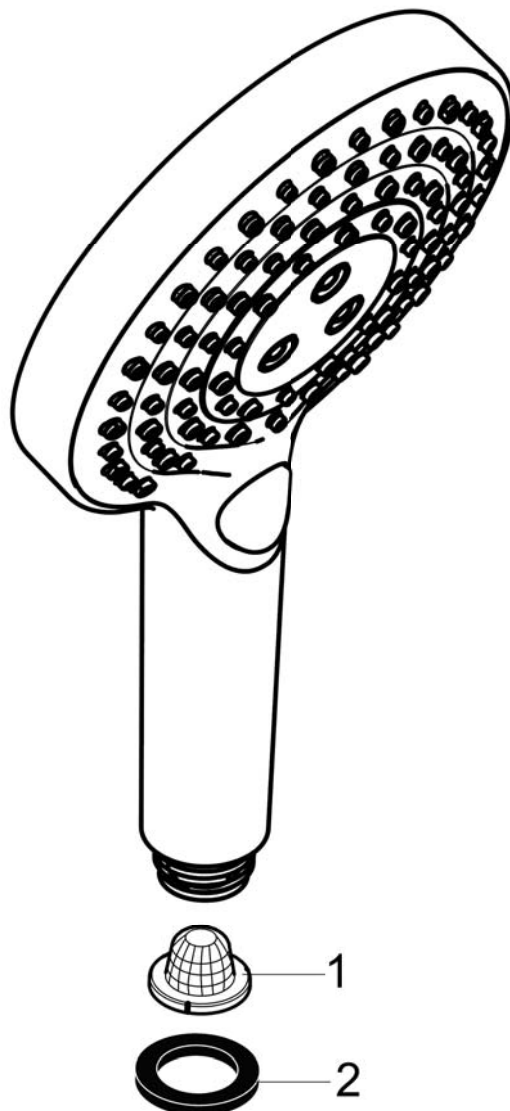

AXOR ShowerSolutions
AXOR 120 3-Jet Handshower, 1.75 GPM
Finishes : **brushed nickel** Part no. : **26052821**

Description

Features

- Select button for comfortable alternation of spray modes
- 87 no-clog spray channels
- Spray modes: PowderRain, Rain, Whirl
- Flow: 1.75 GPM (6.6 L/Min)
- Fully-finished matching spray face

Item details

Technology

Compliance

Product image

Scale drawing

AXOR ShowerSolutions
AXOR 120 3-Jet Handshower, 1.75 GPM
Finishes : brushed nickel Part no. : 26052821

Exploded drawing

Year of production: >01/19

AXOR ShowerSolutions
AXOR 120 3-Jet Handshower, 1.75 GPM
Finishes : **brushed nickel** Part no. : **26052821**

Spare parts list

Year of production: >01/19

Pos.	Description	Part no.	Price	PU
1	filter	92672000	-	1
2	seal	98058000	-	1