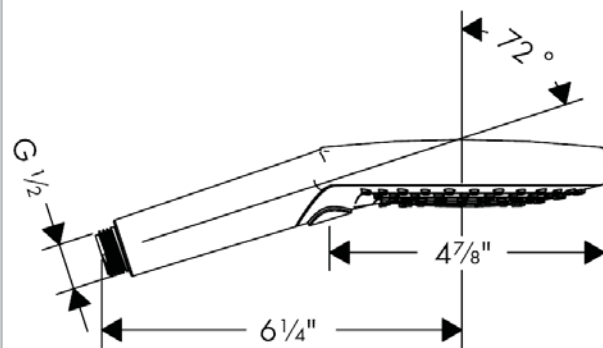

AXOR ShowerSolutions
AXOR 120 3-Jet Handshower, 1.75 GPM
Finishes : **brushed nickel** Part no. : **26052821**

Description

Features

- Select button for comfortable alternation of spray modes
- 87 no-clog spray channels
- Spray modes: PowderRain, Rain, Whirl
- Flow: 1.75 GPM (6.6 L/Min)
- Fully-finished matching spray face

Item details

Technology

Compliance

Product image

Scale drawing

AXOR ShowerSolutions
AXOR 120 3-Jet Handshower, 1.75 GPM
Finishes : brushed nickel Part no. : 26052821

Exploded drawing

Year of production: >01/19

AXOR ShowerSolutions
AXOR 120 3-Jet Handshower, 1.75 GPM
Finishes : **brushed nickel** Part no. : **26052821**

Spare parts list

Year of production: >01/19

Pos.	Description	Part no.	Price	PU
1	filter	92672000	-	1
2	seal	98058000	-	1