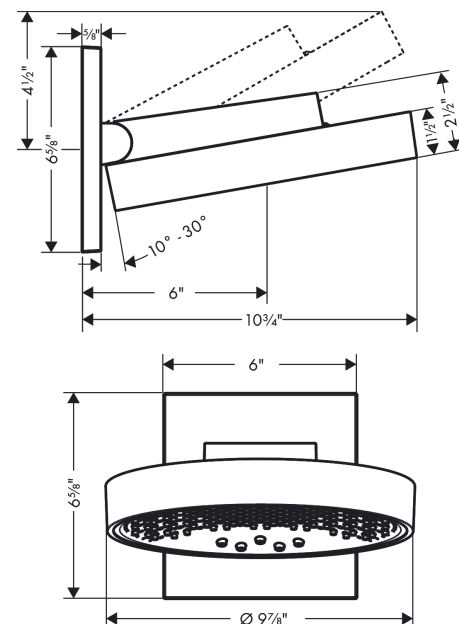

Rainfinity

Showerhead 250 3-Jet with Wall Connector Trim, 1.75 GPM

Surface: **matte black** Part no. : **26235671**

Description

Features

- Consists of: Showerhead, wall connector, Green Diverter
- Shower head size: 250 mm
- Spray modes: PowderRain, Intense PowderRain, RainStream
- Projection 273 mm
- Middle spray disc: 151 mm
- Spray face finish: graphite
- Showerarm vertically inclinable by 10-30°
- Flow: 1.75 GPM (6.6 L/Min)
- Requires 3 supply lines
- Showerhead removable for cleaning

Item details

Technology

Design awards

reddot award 2019
best of the best

Compliance

Product image

Scale drawing

Rainfinity
Showerhead 250 3-Jet with Wall Connector Trim, 1.75 GPM
 Surface: **matte black** Part no. : **26235671**

Exploded drawing

Year of production: >01/22

Rainfinity

Showerhead 250 3-Jet with Wall Connector Trim, 1.75 GPM

Surface: **matte black** Part no. : **26235671**

Spare parts list

Year of production: >01/22

Pos.	Description	Part no.	Price	PU
2	cramp	93525000	-	1
3	cover	93524670	-	1
4	escutcheon	93523670	-	1
5	O-ring 9x2	98119000	-	1
6	hexagon socket screw M5x40	97673000	-	1
7	O-ring 10x2	98170000	-	1
8	O-ring 17x2	98199000	-	1
9	set of screws	96525000	-	1
10	O-ring 18x2	98181000	-	1
11	O-ring 16x2	98133000	-	1
12	filter	98513000	-	1
13	fit-up aid	92540000	-	1
a	extension 25 mm	13595000	-	1
b	compensation set 1°	95521000	-	1