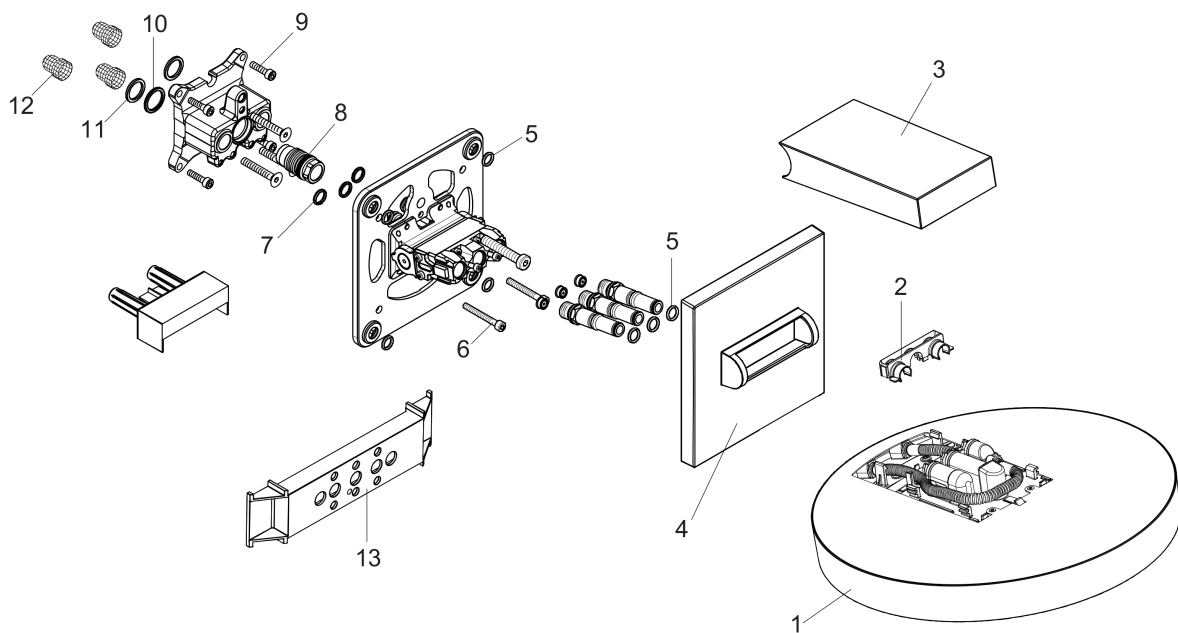

Rainfinity

Showerhead 250 3-Jet with Wall Connector Trim, 1.75 GPM

Surface: **matte black** Part no. : **26235671**

Description

Features

- Consists of: Showerhead, wall connector, Green Diverter
- Shower head size: 250 mm
- Spray modes: PowderRain, Intense PowderRain, RainStream
- Projection 273 mm
- Middle spray disc: 151 mm
- Spray face finish: graphite
- Showerarm vertically inclinable by 10-30°
- Flow: 1.75 GPM (6.6 L/Min)
- Requires 3 supply lines
- Showerhead removable for cleaning

Item details

Technology

Design awards

reddot award 2019
best of the best

Compliance

Product image

Scale drawing

Rainfinity
Showerhead 250 3-Jet with Wall Connector Trim, 1.75 GPM
 Surface: **matte black** Part no. : **26235671**

Exploded drawing

Year of production: >01/22

Rainfinity

Showerhead 250 3-Jet with Wall Connector Trim, 1.75 GPM

Surface: **matte black** Part no. : **26235671**

Spare parts list

Year of production: >01/22

Pos.	Description	Part no.	Price	PU
2	cramp	93525000	-	1
3	cover	93524670	-	1
4	escutcheon	93523670	-	1
5	O-ring 9x2	98119000	-	1
6	hexagon socket screw M5x40	97673000	-	1
7	O-ring 10x2	98170000	-	1
8	O-ring 17x2	98199000	-	1
9	set of screws	96525000	-	1
10	O-ring 18x2	98181000	-	1
11	O-ring 16x2	98133000	-	1
12	filter	98513000	-	1
13	fit-up aid	92540000	-	1
a	extension 25 mm	13595000	-	1
b	compensation set 1°	95521000	-	1