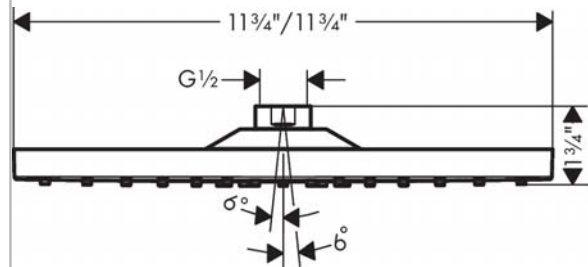

**Raindance E**  
**Showerhead 300 1-Jet, 1.8 GPM**  
 Finishes : **chrome** Part no. : **26240001**

**Description**

**Features**

- Spray modes: Rain
- Flow: 1.8 GPM (6.8 L/Min)
- Fully-finished matching spray face
- Spray face removable for cleaning

**Item details**

**Technology**

**Compliance**

**Product image**

**Scale drawing**

Raindance E  
Showerhead 300 1-Jet, 1.8 GPM  
Finishes : chrome Part no. : 26240001

Exploded drawing

Year of production: >07/18