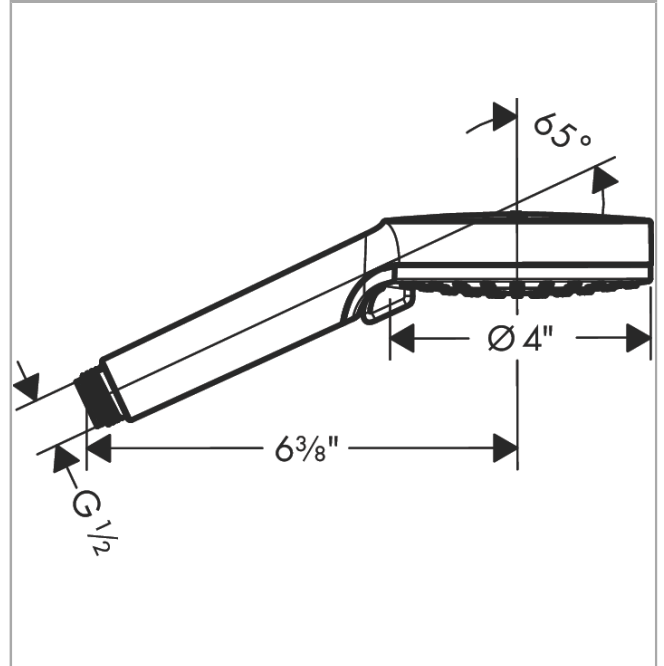

Vernis Blend

Hand shower 100 Vario1.75 GPM

Surface: **chrome** Part no. : **26340001**

Description

Features

- Spray modes: Rain, IntenseRain
- 80 no-clog spray channels
- Continuous spray mode adjustment
- Spray face finish: easy cleanable plastic spray disc
- Flow: 1.75 GPM (6.6 L/Min)

Item details

Technology

Compliance

Product image

Scale drawing

Vernis Blend
Hand shower 100 Vario1.75 GPM
Surface: chrome Part no. : 26340001

Exploded drawing

Year of production: >03/21

Vernis Blend

Hand shower 100 Vario1.75 GPM

Surface: **chrome** Part no. : **26340001**

Spare parts list

Year of production: >03/21

Pos.	Description	Part no.	Price	PU
1	filter packing	94246000	-	1