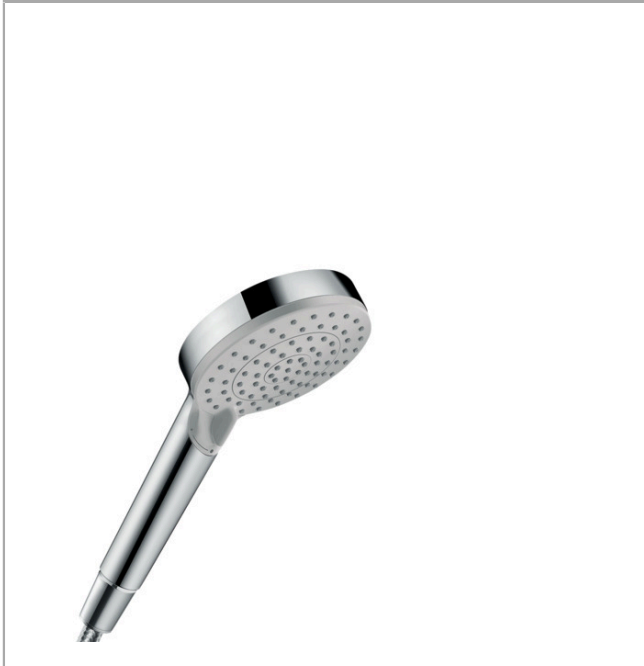

Vernis Blend

Hand shower 100 Vario1.75 GPM

Surface: **chrome** Part no. : **26340001**

Description

Features

- Spray modes: Rain, IntenseRain
- 80 no-clog spray channels
- Continuous spray mode adjustment
- Spray face finish: easy cleanable plastic spray disc
- Flow: 1.75 GPM (6.6 L/Min)

Item details

Technology

Compliance

Product image

Scale drawing

Vernis Blend
Hand shower 100 Vario1.75 GPM
Surface: chrome Part no. : 26340001

Exploded drawing

Year of production: >03/21

Vernis Blend

Hand shower 100 Vario1.75 GPM

Surface: **chrome** Part no. : **26340001**

Spare parts list

Year of production: >03/21

Pos.	Description	Part no.	Price	PU
1	filter packing	94246000	-	1