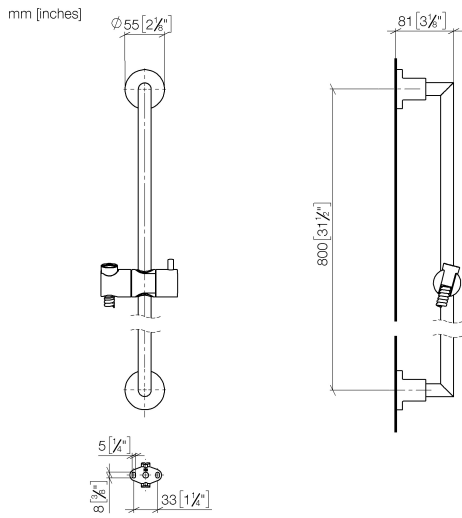

TARA Slide bar set without hand shower - Chrome

26 413 892 Product version from 4/1/2024

- Slide bar
- Pipe diameter 3/4"
- Flanges, diameter 2-1/8"
- Center to center 31-1/2"
- Metal shower hose 68-7/8" with anti-twist device
- Shower hose connection 3/8"

	SERIES-VARIOUS Hand shower FlowReduce - Chrome	28 027 979-00 0010
--	---	--------------------

Required article

	SERIES-VARIOUS Hand shower FlowReduce - Chrome	28 025 979-00 0010
--	---	--------------------

TARA Slide bar set without hand shower - Chrome

26 413 892 Product version from 4/1/2024

Codes & Standards

ASME A112.18.1

cUPC

Scottish Water
Byelaws

UK Water Supply
Regulations

XP P 41-280

Certificates

WRAS_2009

ACS_20 ACC LY

IAPMO_4976

TARA Slide bar set without hand shower - Chrome

26 413 892 Product version from 4/1/2024

Spare parts list

Number	Item Number	Designation	Number of units	Lead time
1	05 17 20 739 00 90	fixing set	2	2
2	09 30 30 071 90	screw	2	2
3	09 30 11 046 90	disc	2	2
4	08 17 89 505-00	holder	2	10
5	04 31 11 113 00 90	pin	2	2
6	05 28 22 590 00-00	bar	1	10
7	12 580 970-00	Slider - Chrome	1	10
8	28 322 970-00	Metal shower hose 1/2" x 3/8" x 68-7/8" - Chrome	1	2