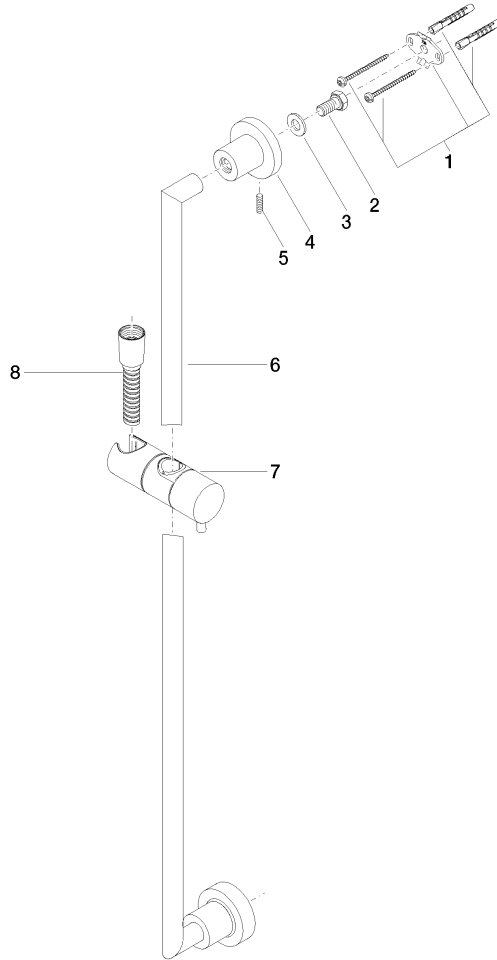

TARA Slide bar set without hand shower - Chrome

26 413 892 Product version from 4/1/2024

- Slide bar
- Pipe diameter 3/4"
- Flanges, diameter 2-1/8"
- Center to center 31-1/2"
- Metal shower hose 68-7/8" with anti-twist device
- Shower hose connection 3/8"

	SERIES-VARIOUS Hand shower FlowReduce - Chrome	28 027 979-00 0010
--	---	--------------------

Required article

	SERIES-VARIOUS Hand shower FlowReduce - Chrome	28 025 979-00 0010
--	---	--------------------

TARA Slide bar set without hand shower - Chrome

26 413 892 Product version from 4/1/2024

Codes & Standards

ASME A112.18.1

cUPC

Scottish Water
Byelaws

UK Water Supply
Regulations

XP P 41-280

Certificates

WRAS_2009

ACS_20 ACC LY

IAPMO_4976

TARA Slide bar set without hand shower - Chrome

26 413 892 Product version from 4/1/2024

Spare parts list

Number	Item Number	Designation	Number of units	Lead time
1	05 17 20 739 00 90	fixing set	2	2
2	09 30 30 071 90	screw	2	2
3	09 30 11 046 90	disc	2	2
4	08 17 89 505-00	holder	2	10
5	04 31 11 113 00 90	pin	2	2
6	05 28 22 590 00-00	bar	1	10
7	12 580 970-00	Slider - Chrome	1	10
8	28 322 970-00	Metal shower hose 1/2" x 3/8" x 68-7/8" - Chrome	1	2